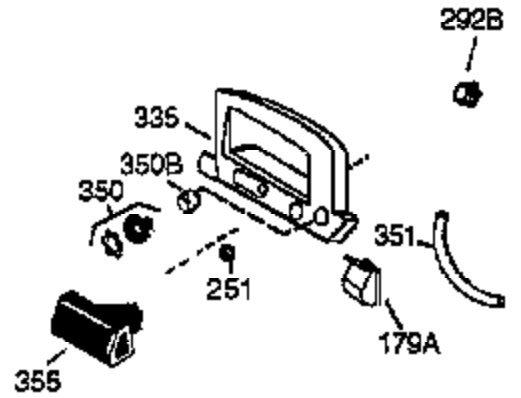

ILLUSTRATION SHOWS TYPICAL PARTS ONLY. ORDER BY PART NUMBER. PARTS NOT LISTED ARE SUPPLIED BY OEM.

Ref #	Part Number	Qty	Description
110D	36099	1	Ground Wire
187	36035	1	* Carburetor Mounting Spacer
251	650928	2	Lock Nut 1/4-20
287	650926	2	Screw, 8-32 x 21/64"
350	36045	1	Primer
370	36261	1	Instruction Decal
390	590694	1	Rewind Starter (NOTE: This engine could have been built with 590686 starter. Refer to the design of the air intake louvers for part identification. Individual starter parts do not interchange.)