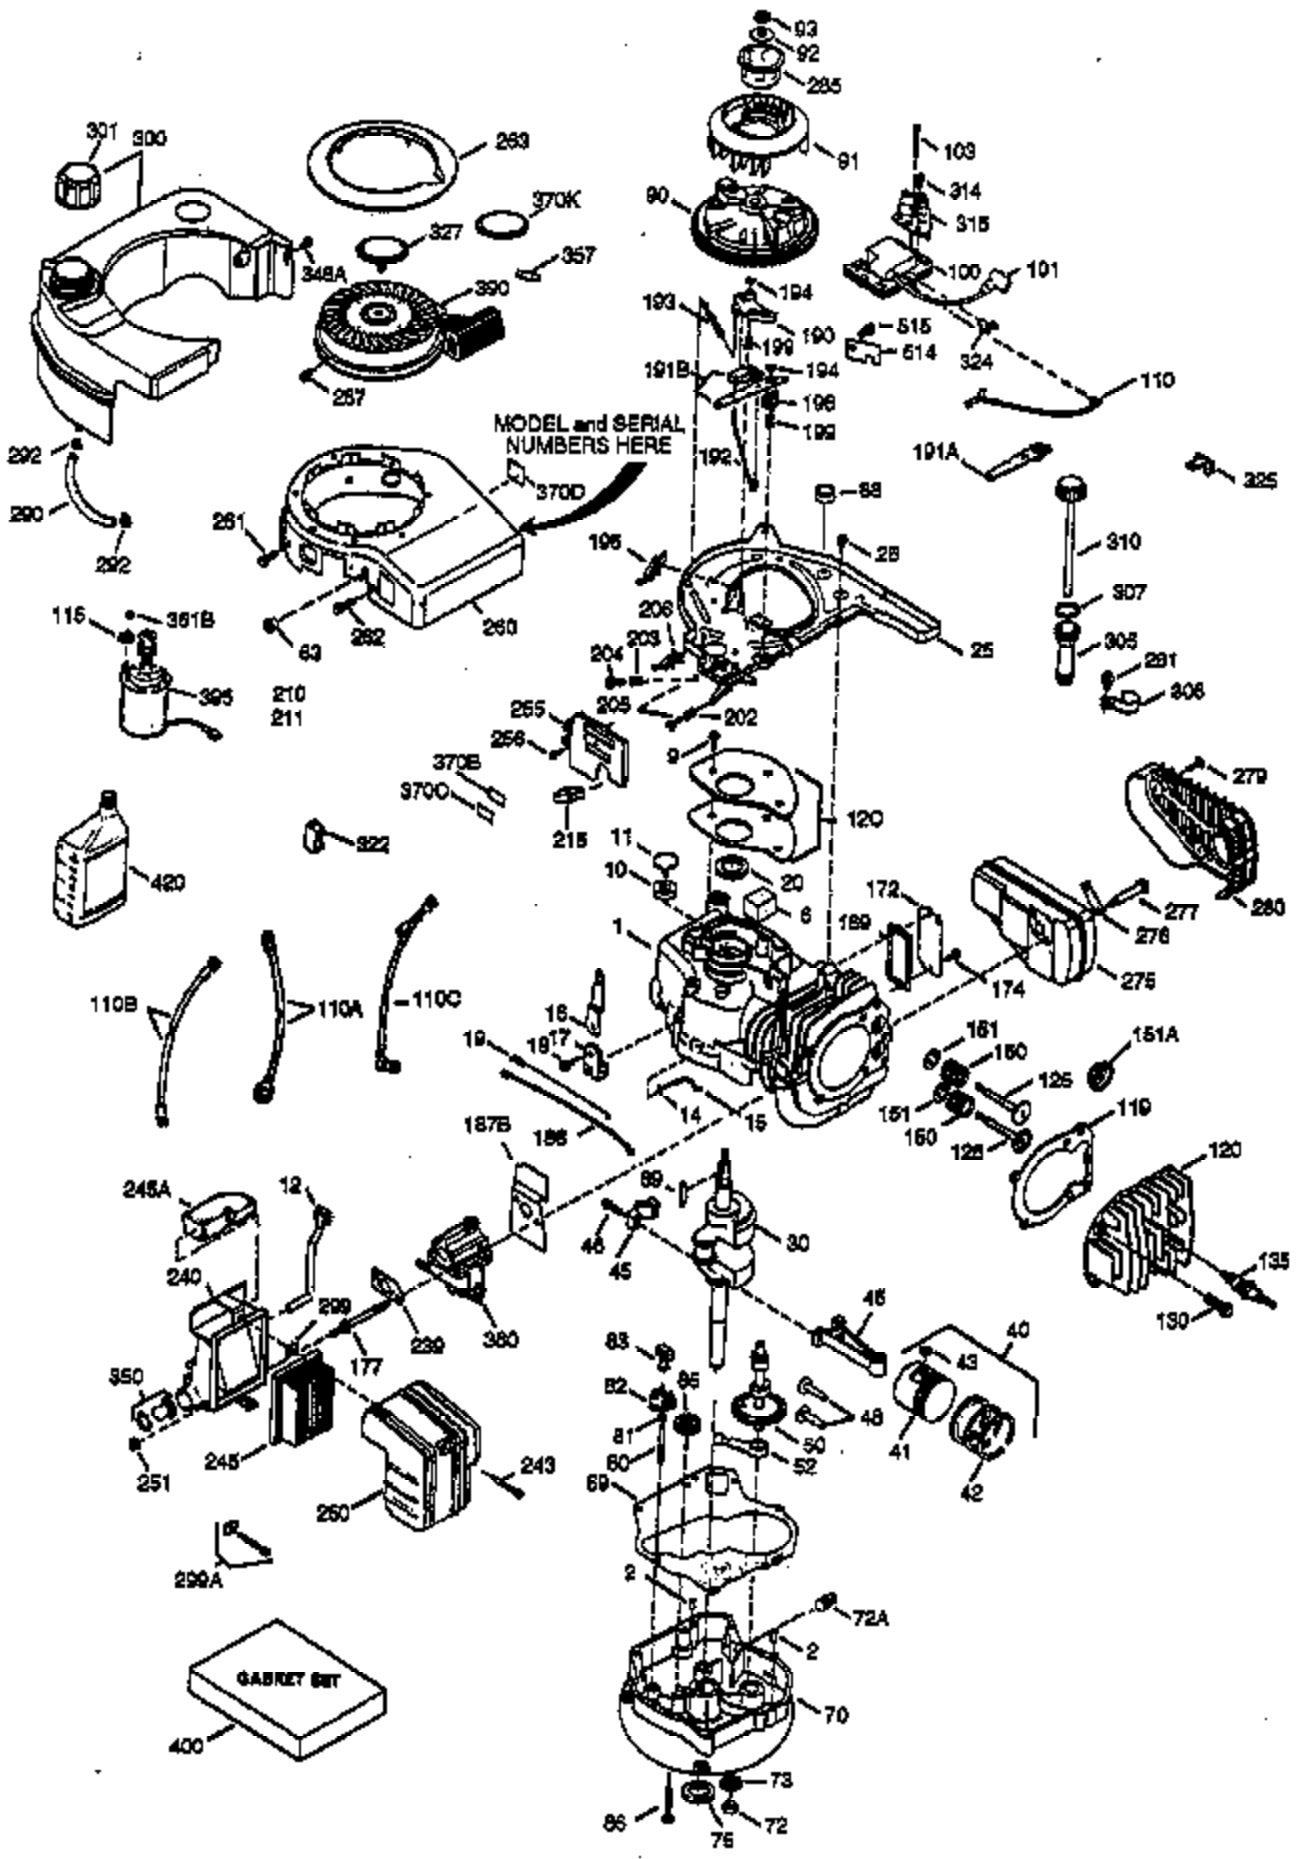

ILLUSTRATION SHOWS TYPICAL PARTS ONLY. ORDER BY PART NUMBER. PARTS NOT LISTED ARE SUPPLIED BY OEM.

Ref #	Part Number	Qty	Description
1	36118	1	Cylinder (Incl. 2, 10, & 20)
2	27652	2	Dowel Pin
6	36059	1	Breather Element
9	650836	3	Screw, 10-24 x 1/2"
10	36002	1	Breather Valve Body
11	36003	1	Check Valve
12	36001	1	Breather Tube
12C	36005A	1	* Breather Cover & Gasket
14	28277	1	Flat Washer
15	36006	1	Governor Rod (Machined)
16	36008	1	Governor Lever
17	31335	1	Governor Lever Clamp
18	650548	1	Screw, 8-32 x 5/16"
19	36103	1	Governor Spring
20	36010	1	Oil Seal
25	36089	1	Blower Housing Baffle Ass'y.(Incl.95)
26	650802	3	Screw, 1/4-20 x 5/8"
30	36106	1	Crankshaft Ass'y.
40	36073	1	Piston,Pin, Ring Set (Std.)
40	36074	1	Piston,Pin, Ring Set (.010 OS)
40	36075	1	Piston,Pin, Ring Set (.020 OS)
41	36070	1	Piston & Pin Ass'y.(Std.) (Incl. 43)
41	36071	1	Piston & Pin Ass'y.(.010 OS)(Incl.43)
41	36072	1	Piston & Pin Ass'y.(.020 OS)(Incl.43)
42	36076	1	Ring Set (Std.)
42	36077	1	Ring Set (.010 OS)
42	36078	1	Ring Set (.020 OS)
43	20381	2	Piston Pin Retaining Ring
45	36023A	1	Connecting Rod Ass'y. (Incl. 46)
46	32610A	2	Connecting Rod Bolt
48	36030	2	Valve Lifter
50	36031	1	Camshaft (MCR)
52	29914	1	Oil Pump Ass'y.
63	36100	1	Grommet
69	36032	1	* Mounting Flange Gasket
70	36033A	1	Mounting Flange (Incl. 72 thru 85)
72	36083	1	Oil Drain Plug
75	36010	1	Oil Seal
80	30574A	1	Governor Shaft
81	30590A	1	Washer
82	30591	1	Governor Gear Ass'y. (Incl.81)
83	36057	1	Governor Spool
85	36034	1	Idle Gear
86	650924	7	Screw, 1/4-20 x 1-9/16"
88	31707A	1	Spacer
89	611154	1	Flywheel Key
90	611171	1	Flywheel
91	611156	1	Flywheel Fan
92	650815	1	Belleville Washer
93	650816	1	Flywheel Nut
100	34443A	1	Solid State Ignition
101	610118	1	Spark Plug Cover
103	650814	2	Screw, Torx T-15, 10-24 x 1"
110D	36099	1	Ground Wire
110C	36098	1	Ground Wire
110B	36097	1	Ground Wire
110	36054	1	Ground Wire
115	650518	1	Lock Washer