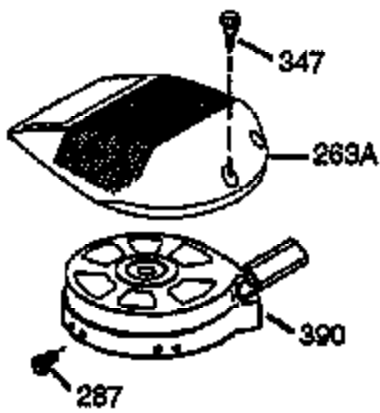

ILLUSTRATION SHOWS TYPICAL PARTS ONLY. ORDER BY PART NUMBER. PARTS NOT LISTED ARE SUPPLIED BY OEM.

Ref #	Part Number	Qty	Description
110D	36099	1	Ground Wire
187	36035	1	* Carburetor Mounting Spacer
251	650928	2	Lock Nut 1/4-20
287	650926	2	Screw, 8-32 x 21/64"
350	36045	1	Primer
370	36261	1	Instruction Decal
390	590694	1	Rewind Starter (NOTE: This engine could have been built with 590686 starter. Refer to the design of the air intake louvers for part identification. Individual starter parts do not interchange.)