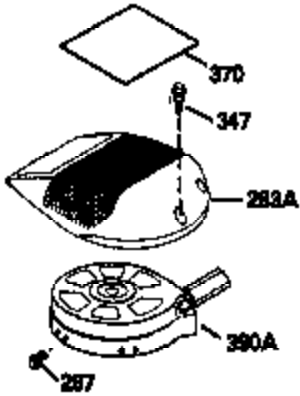

OPTIONAL SPARK ARRESTOR

Ref #	Part Number	Qty	Description
12C	36005A	1	* Breather Cover & Gasket
90	611170	1	Flywheel
177	650925	2	Carburetor Mounting Stud
260	36038	1	Blower Housing
261	650929	1	Screw, 1/4-20 x 1 1/16"
262	650737	3	Screw, 1/4-20 x 1-1/2"
287	650926	4	Screw, 8-32 x 21/64"
346A	28763	2	Screw, 10-32 x 35/64"
370	36261	1	Instruction Decal
370A	36260	1	Primer Decal