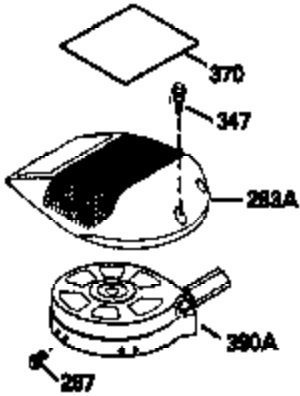

OPTIONAL SPARK ARRESTOR

Ref #	Part Number	Qty	Description
90	611171	1	Flywheel
110A	36097	1	Ground Wire
110B	36098	1	Ground Wire
110C	36099	1	Ground Wire
177	650925	2	Carburetor Mounting Stud
260	36101	1	Blower Housing
261	650929	1	Screw, 1/4-20 x 1 1/16"
262	650737	3	Screw, 1/4-20 x 1-1/2"
287	650926	4	Screw, 8-32 x 21/64"
346A	28763	2	Screw, 10-32 x 35/64"
361B	29216	3	Lock Nut
365	36086	1	Electric Starter Motor
370	36261	1	Instruction Decal
370A	36260	1	Primer Decal