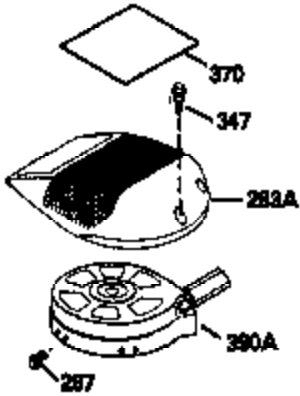

OPTIONAL SPARK ARRESTOR

Ref #	Part Number	Qty	Description
90	611155		Flywheel
252	650929		Screw, 1/4-20 x 11/16"
260	36083		Blower Housing
261	650737		Screw, 1/4-20 x 1/2"
287	650926		Screw, 8-32 x 21/64"
370	36261		Instruction Decal