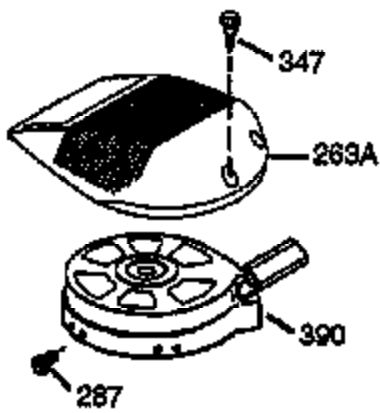

ILLUSTRATION SHOWS TYPICAL PARTS ONLY. ORDER BY PART NUMBER. PARTS NOT LISTED ARE SUPPLIED BY OEM.

Ref #	Part Number	Qty	Description
7	36005A	1	* Breather Cover & Gasket
187	36035	1	* Carburetor Mounting Spacer
191	36012	1	Brake Control Lever
251	650928	2	Lock Nut 1/4-20
287	650926	2	Screw, 8-32 x 21/64"
350	36045	1	Primer
370	36261	1	Instruction Decal
390	590694	1	Rewind Starter (NOTE: This engine could have been built with 590686 starter. Refer to the design of the air intake louvers for part identification. Individual starter parts do not interchange.)