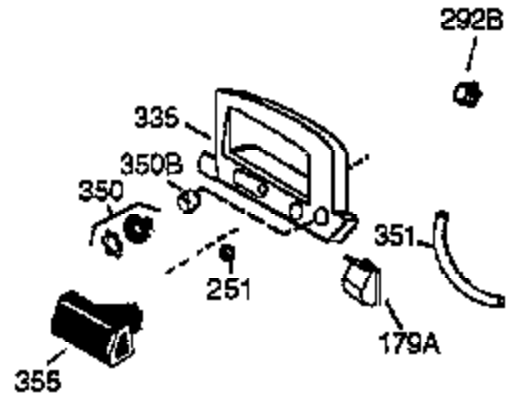

ILLUSTRATION SHOWS TYPICAL PARTS ONLY. ORDER BY PART NUMBER. PARTS NOT LISTED ARE SUPPLIED BY OEM.

Ref #	Part Number	Qty	Description
7	36005A	1	* Breather Cover & Gasket
187	36035	1	* Carburetor Mounting Spacer
191	36012	1	Brake Control Lever
251	650928	2	Lock Nut 1/4-20
287	650926	2	Screw, 8-32 x 21/64"
350	36045	1	Primer
370	36261	1	Instruction Decal
390	590694	1	Rewind Starter (NOTE: This engine could have been built with 590686 starter. Refer to the design of the air intake louvers for part identification. Individual starter parts do not interchange.)