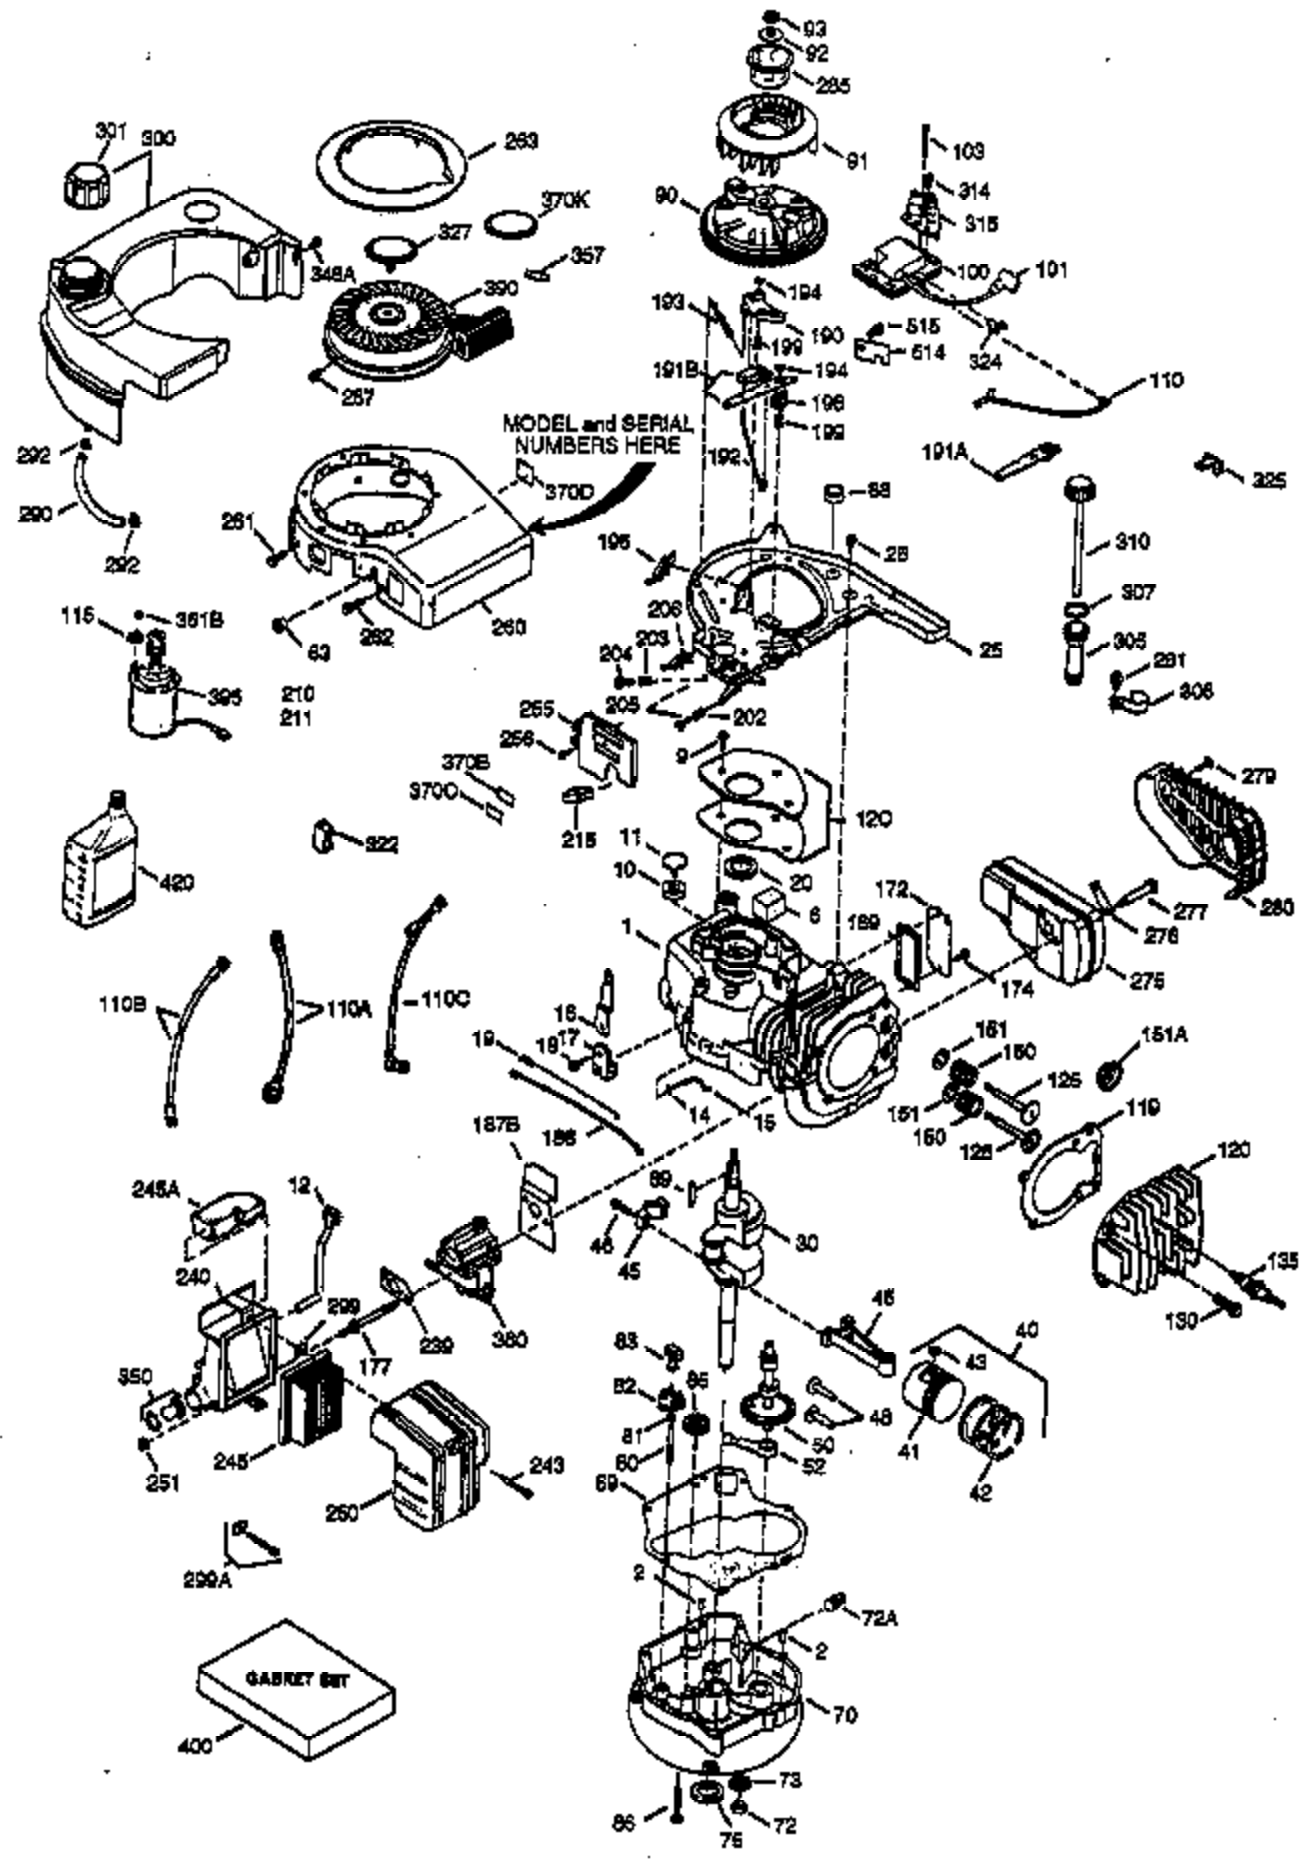

ILLUSTRATION SHOWS TYPICAL PARTS ONLY. ORDER BY PART NUMBER. PARTS NOT LISTED ARE SUPPLIED BY OEM.

Ref #	Part Number	Qty	Description
1	36125	1	Cylinder (Incl. 2,10,20 & 125)
2	27652	2	Dowel Pin
6	36059	1	Breather Element
7	36005A	1	* Breather Cover & Gasket
9	650836	3	Screw, 10-24 x 1/2"
10	36002	1	Breather Valve Body
11	36003	1	Check Valve
12	36001	1	Breather Tube
14	28277	1	Flat Washer
15	36006	1	Governor Rod (Machined)
16	36008	1	Governor Lever
17	31335	1	Governor Lever Clamp
18	650548	1	Screw, 8-32 x 5/16"
19	36103	1	Governor Spring
20	36010	1	Oil Seal
25	36081	1	Blower Housing Baffle Ass'y.(Incl.95 )
26	650802	3	Screw, 1/4-20 x 5/8"
30	36111	1	Crankshaft
40	36073	1	Piston,Pin, Ring Set (Std.)
40	36074	1	Piston,Pin, Ring Set (.010 OS)
40	36075	1	Piston,Pin, Ring Set (.020 OS)
41	36070	1	Piston & Pin Ass'y.(Std.) (Incl. 43)
41	36071	1	Piston & Pin Ass'y.(.010 OS)(Incl.43)
41	36072	1	Piston & Pin Ass'y.(.020 OS)(Incl.43)
42	36076	1	Ring Set (Std.)
42	36077	1	Ring Set (.010 OS)
42	36078	1	Ring Set (.020 OS)
43	20381	2	Piston Pin Retaining Ring
45	36023A	1	Connecting Rod Ass'y. (Incl. 46)
46	32610A	2	Connecting Rod Bolt
48	36030	2	Valve Lifter
50	36031	1	Camshaft (MCR)
52	29914	1	Oil Pump Ass'y.
63	36100	1	Grommet
69	36032	1	* Mounting Flange Gasket
70	36033A	1	Mounting Flange (Incl. 72 thru 85)
72	30572	1	Oil Drain Plug
73	28833	1	Drain Plug Gasket
75	36010	1	Oil Seal
80	30574A	1	Governor Shaft
81	30590A	1	Washer
82	30591	1	Governor Gear Ass'y. (Incl.81)
83	36057	1	Governor Spool
85	36034	1	Idle Gear
86	650924	7	Screw, 1/4-20 x 1-9/16"
89	611154	1	Flywheel Key
90	611171	1	Flywheel
91	611156	1	Flywheel Fan
92	650815	1	Belleville Washer
93	650816	1	Flywheel Nut
100	34443A	1	Solid State Ignition
101	610118	1	Spark Plug Cover
103	650814	2	Screw, Torx T-15, 10-24 x 1"
110C	36099	1	Ground Wire
110B	36098	1	D.C. Starter Wire
110	36054	1	Ground Wire
110A	36097	1	Ground Wire
115	650518	1	Lock Washer