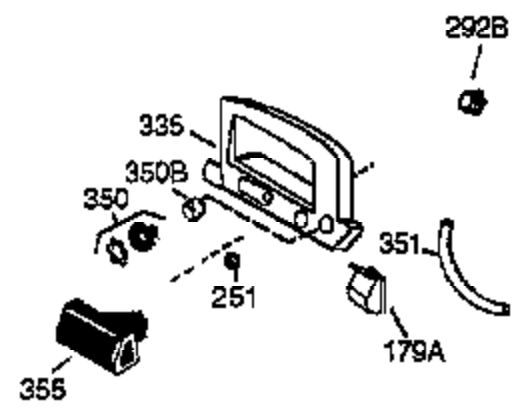

ILLUSTRATION SHOWS TYPICAL PARTS ONLY. ORDER BY PART NUMBER. PARTS NOT LISTED ARE SUPPLIED BY OEM.

Ref #	Part Number	Qty	Description
7	36005A	1	* Breather Cover & Gasket
187	36035	1	* Carburetor Mounting Spacer
191	36012	1	Brake Control Lever
251	650928	2	Lock Nut 1/4-20
263A	36426	1	Starter Grill
287	650926	2	Screw, 8-32 x 21/64"
347	650898	1	Screw, 10-32 x 27/32"
350	36045	1	Primer
370	36261	1	Instruction Decal
390	590702	1	Rewind Starter (NOTE: This engine could have been built with 590637 starter. Refer to the design of the air intake louvers for part identification. Individual starter parts do not interchange.)