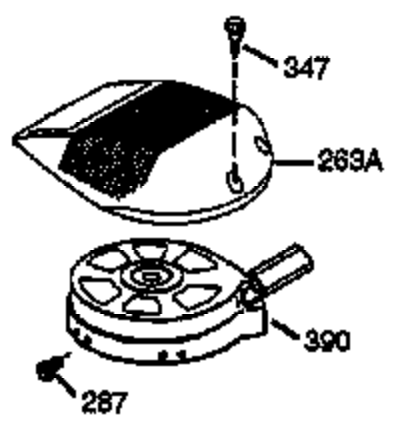

ILLUSTRATION SHOWS TYPICAL PARTS ONLY. ORDER BY PART NUMBER. PARTS NOT LISTED ARE SUPPLIED BY OEM.

Ref #	Part Number	Qty	Description
7	36005A	1	* Breather Cover & Gasket
187	36035	1	* Carburetor Mounting Spacer
191	36012	1	Brake Control Lever
251	650928	2	Lock Nut 1/4-20
263A	36426	1	Starter Grill
287	650926	2	Screw, 8-32 x 21/64"
347	650898	1	Screw, 10-32 x 27/32"
350	36045	1	Primer
370	36261	1	Instruction Decal
390	590702	1	Rewind Starter (NOTE: This engine could have been built with 590637 starter. Refer to the design of the air intake louvers for part identification. Individual starter parts do not interchange.)