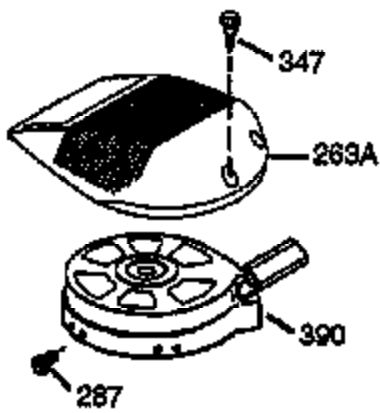

ILLUSTRATION SHOWS TYPICAL PARTS ONLY. ORDER BY PART NUMBER. PARTS NOT LISTED ARE SUPPLIED BY OEM.

Ref #	Part Number	Qty	Description
187	36035	1	* Carburetor Mounting Spacer
251	650928	2	Lock Nut 1/4-20
287	650926	2	Screw, 8-32 x 21/64"
350	36045	1	Primer
370	36261	1	Instruction Decal
390	590694	1	Rewind Starter (NOTE: This engine could have been built with 590686 starter. Refer to the design of the air intake louvers for part identification. Individual starter parts do not interchange.)