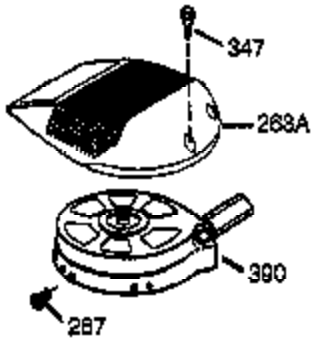

Ref #	Part Number	Qty	Description
187B	36035	1	* Carburetor Gasket/Air Baffle
240	36044A	1	Air Cleaner Body (Incl.239,299 & 350)
245	36046	1	Air Cleaner Filter
250	36047	1	Air Cleaner Cover
251	650928	2	Lock Nut 1/4-20
287	650926	2	Screw, 8-32 x 21/64"
350	36045	1	Primer
390	590694	1	Rewind Starter (NOTE: This engine could have been built with 590737 starter. Refer to the design of the rope pulley strength ribs for part identification. Individual starter parts do not interchange.)