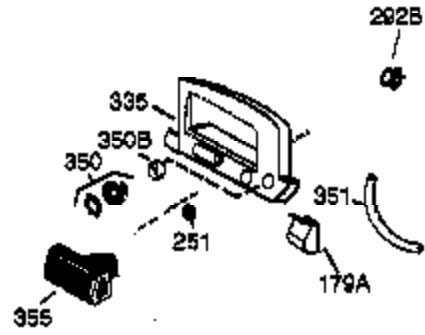

Ref #	Part Number	Qty	Description
187B	36035	1	* Carburetor Gasket/Air Baffle
240	36044A	1	Air Cleaner Body (Incl.239,299 & 350)
245	36046	1	Air Cleaner Filter
250	36047	1	Air Cleaner Cover
251	650928	2	Lock Nut 1/4-20
287	650926	2	Screw, 8-32 x 21/64"
350	36045	1	Primer
390	590694	1	Rewind Starter (NOTE: This engine could have been built with 590737 starter. Refer to the design of the rope pulley strength ribs for part identification. Individual starter parts do not interchange.)