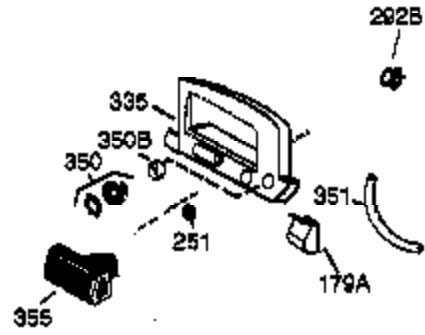

Ref #	Part Number	Qty	Description
152	37075	1	"O"-Ring
187B	36035	1	* Carburetor Gasket/Air Baffle
240	36044B	1	Air Cleaner Body (Incl. 239,299A,326, 350)
245	36046	1	Air Cleaner Filter
250	36047	1	Air Cleaner Cover
251	650928	2	Lock Nut 1/4-20
287	650926	2	Screw, 8-32 x 21/64"
350	36045	1	Primer
390	590694	1	Rewind Starter (NOTE: This engine could have been built with 590737 starter. Refer to the design of the rope pulley strength ribs for part identification. Individual starter parts do not interchange.)