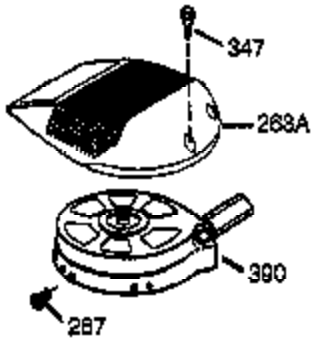

Ref #	Part Number	Qty	Description
152	37075	1	"O"-Ring
187B	36035	1	* Carburetor Gasket/Air Baffle
240	36044B	1	Air Cleaner Body (Incl. 239,299A,326, 350)
245	36046	1	Air Cleaner Filter
250	36047	1	Air Cleaner Cover
251	650928	2	Lock Nut 1/4-20
287	650926	2	Screw, 8-32 x 21/64"
350	36045	1	Primer
390	590694	1	Rewind Starter (NOTE: This engine could have been built with 590737 starter. Refer to the design of the rope pulley strength ribs for part identification. Individual starter parts do not interchange.)