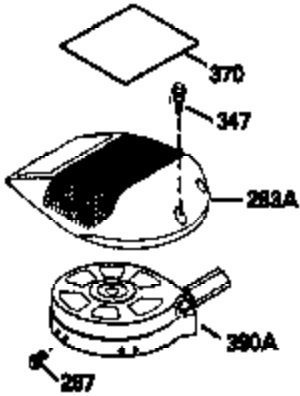

OPTIONAL SPARK ARRESTOR

Ref #	Part Number	Qty	Description
12C	36005A		* Breather Cover & Gasket
90	611155		Flywheel
177	650925		Carburetor Mounting Stud
191B	36012		Brake Control Lever
260	36083		Blower Housing
261	650737		Screw, 1/4-20 x 1/2"
262	650929		Screw, 1/4-20 x 11/16"
287	650926		Screw, 8-32 x 21/64"
370	36261		Instruction Decal