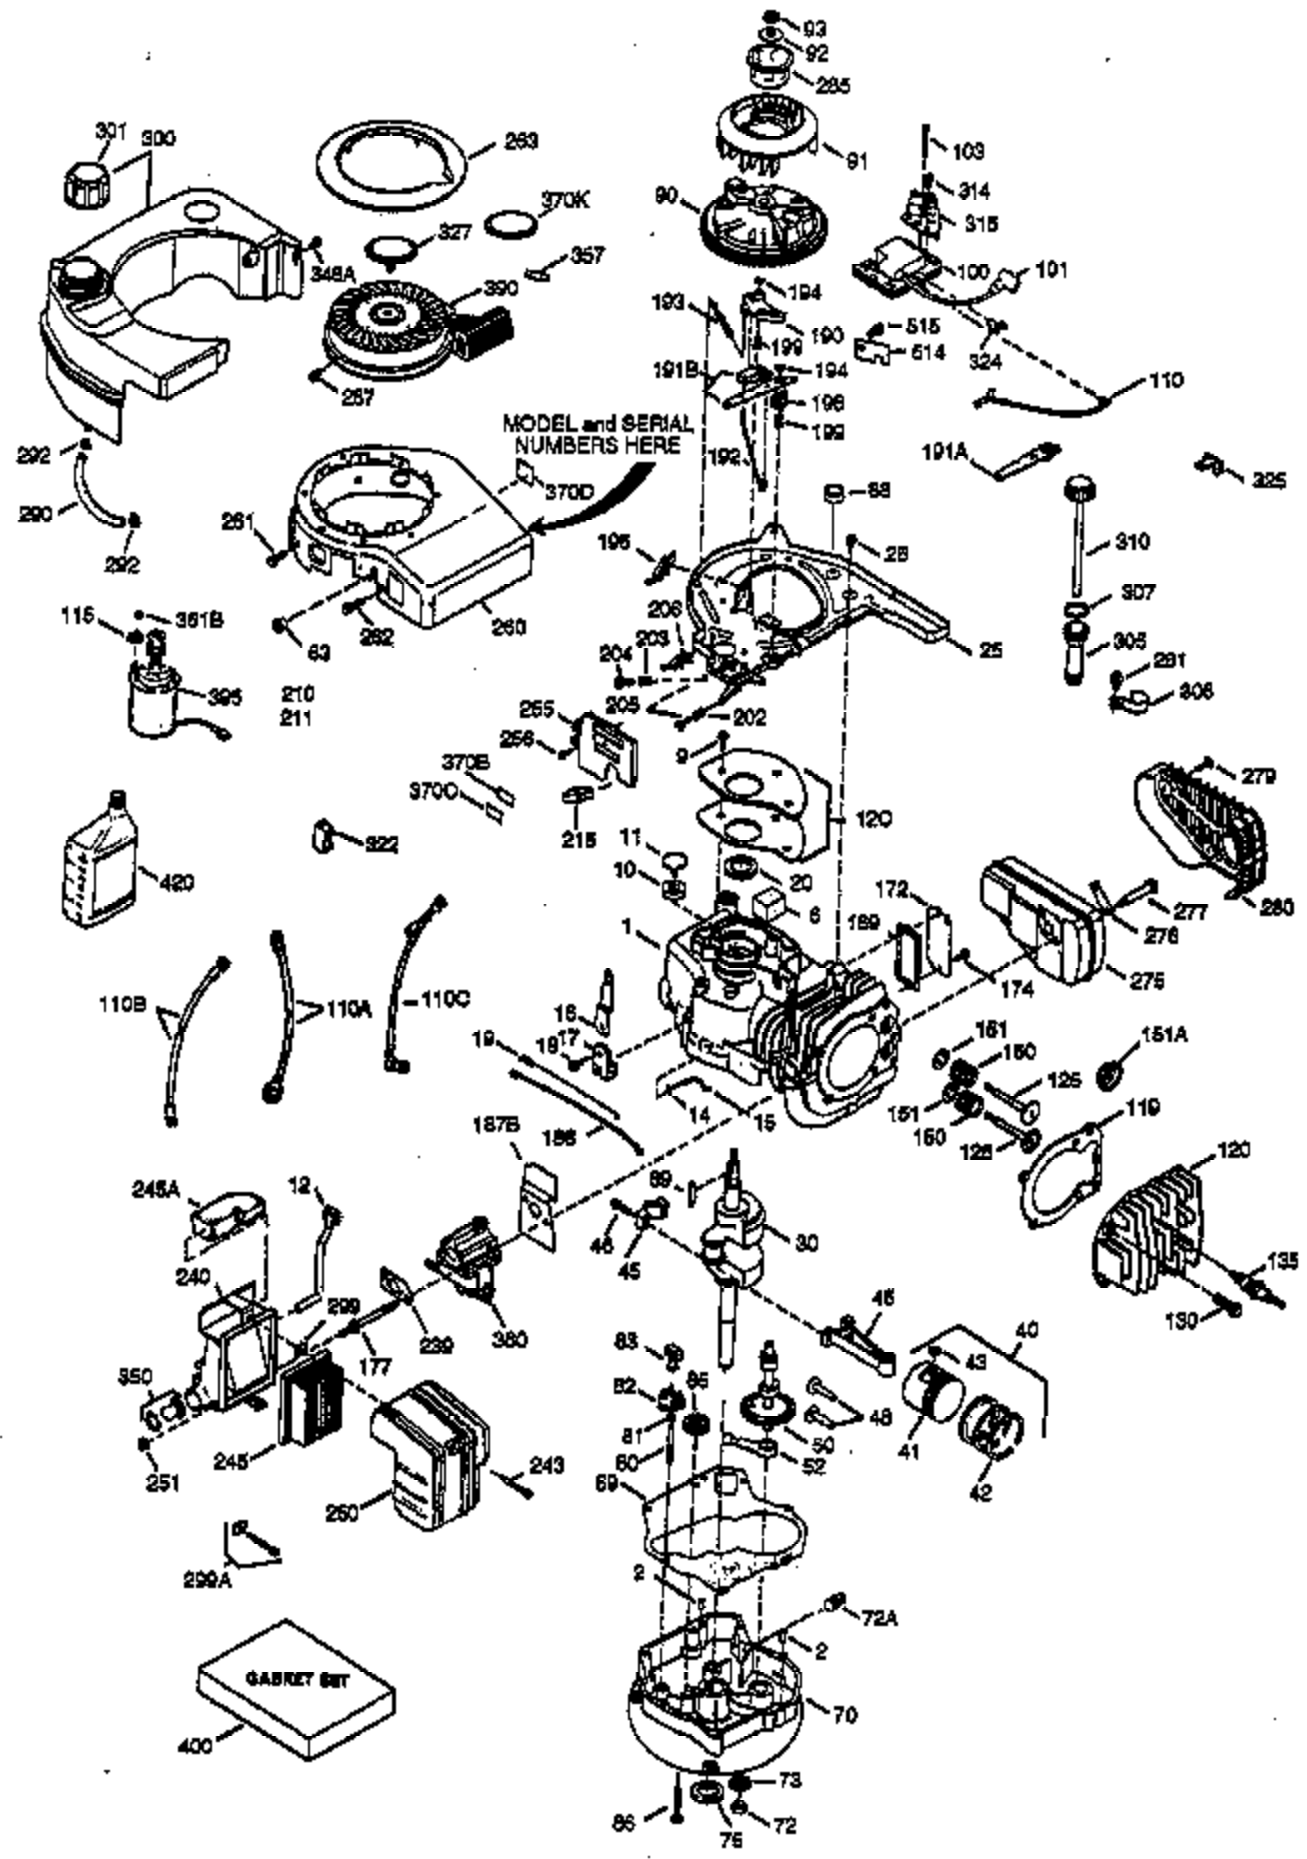

ILLUSTRATION SHOWS TYPICAL PARTS ONLY. ORDER BY PART NUMBER. PARTS NOT LISTED ARE SUPPLIED BY OEM.

Ref #	Part Number	Qty	Description
1	36118	1	Cylinder (Incl. 2, 10, & 20)
2	27652	2	Dowel Pin
6	36059	1	Breather Element
9	650836	3	Screw, 10-24 x 1/2"
10	36002	1	Breather Valve Body
11	36003	1	Check Valve
12	36001	1	Breather Tube
12C	36005A	1	* Breather Cover & Gasket
14	28277	1	Flat Washer
15	36006	1	Governor Rod (Machined)
16	36008	1	Governor Lever
17	31335	1	Governor Lever Clamp
18	650548	1	Screw, 8-32 x 5/16"
19	36103	1	Governor Spring
20	36010	1	Oil Seal
25	36089	1	Blower Housing Baffle Ass'y.(Incl.195 )
26	650802	3	Screw, 1/4-20 x 5/8"
30	36106	1	Crankshaft Ass'y.
40	36073	1	Piston,Pin, Ring Set (Std.)
40	36074	1	Piston,Pin, Ring Set (.010 OS)
40	36075	1	Piston,Pin, Ring Set (.020 OS)
41	36070	1	Piston & Pin Ass'y.(Std.) (Incl. 43)
41	36071	1	Piston & Pin Ass'y.(.010 OS)(Incl.43)
41	36072	1	Piston & Pin Ass'y.(.020 OS)(Incl.43)
42	36076	1	Ring Set (Std.)
42	36077	1	Ring Set (.010 OS)
42	36078	1	Ring Set (.020 OS)
43	20381	2	Piston Pin Retaining Ring
45	36023A	1	Connecting Rod Ass'y. (Incl. 46)
46	32610A	2	Connecting Rod Bolt
48	36030	2	Valve Lifter
50	36031	1	Camshaft (MCR)
52	29914	1	Oil Pump Ass'y.
69	36032	1	* Mounting Flange Gasket
70	36033A	1	Mounting Flange (Incl. 72 thru 85)
72	36083	1	Oil Drain Plug
75	36010	1	Oil Seal
80	30574A	1	Governor Shaft
81	30590A	1	Washer
82	30591	1	Governor Gear Ass'y. (Incl.81)
83	36057	1	Governor Spool
85	36034	1	Idle Gear
86	650924	7	Screw, 1/4-20 x 1-9/16"
89	611154	1	Flywheel Key
90	611155	1	Flywheel
91	611156	1	Flywheel Fan
92	650815	1	Belleville Washer
93	650816	1	Flywheel Nut
100	34443A	1	Solid State Ignition
101	610118	1	Spark Plug Cover
103	650814	2	Screw, Torx T-15, 10-24 x 1"
110	36054	1	Ground Wire
119	36119	1	* Cylinder Head Gasket
120	36120	1	Cylinder Head
125	36471	1	Exhaust Valve (Std.) (Incl. 151)
125	36472	1	Exhaust Valve (1/32" OS)
126	29314B	1	Intake Valve (Std.) (Incl. 151)
126	29315C	1	Intake Valve (1/32" OS)