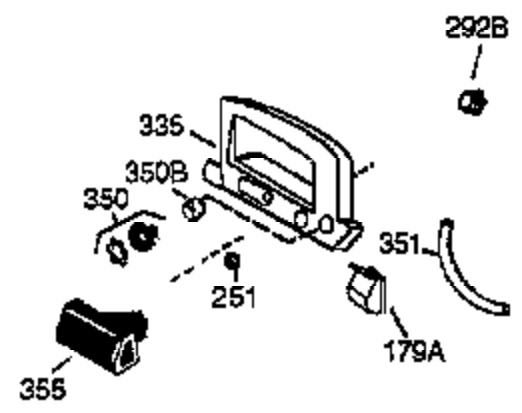

ILLUSTRATION SHOWS TYPICAL PARTS ONLY. ORDER BY PART NUMBER. PARTS NOT LISTED ARE SUPPLIED BY OEM.

Ref #	Part Number	Qty	Description
187	36035	1	* Carburetor Mounting Spacer
251	650928	2	Lock Nut 1/4-20
263A	36426	1	Starter Grill
287	650926	2	Screw, 8-32 x 21/64"
347	650898	1	Screw, 10-32 x 27/32"
350	36045	1	Primer
370	36261	1	Instruction Decal
390	590702	1	Rewind Starter (NOTE: This engine could have been built with 590637 starter. Refer to the design of the air intake louvers for part identification. Individual starter parts do not interchange.)