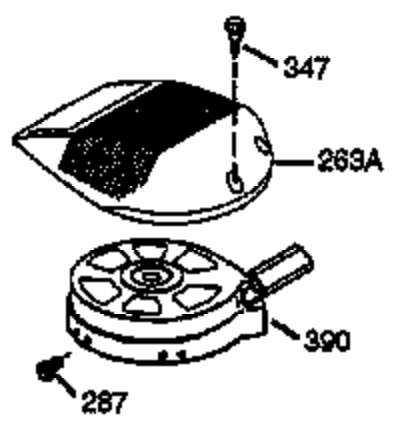

ILLUSTRATION SHOWS TYPICAL PARTS ONLY. ORDER BY PART NUMBER. PARTS NOT LISTED ARE SUPPLIED BY OEM.

Ref #	Part Number	Qty	Description
187	36035	1	* Carburetor Mounting Spacer
251	650928	2	Lock Nut 1/4-20
263A	36426	1	Starter Grill
287	650926	2	Screw, 8-32 x 21/64"
347	650898	1	Screw, 10-32 x 27/32"
350	36045	1	Primer
370	36261	1	Instruction Decal
390	590702	1	Rewind Starter (NOTE: This engine could have been built with 590637 starter. Refer to the design of the air intake louvers for part identification. Individual starter parts do not interchange.)