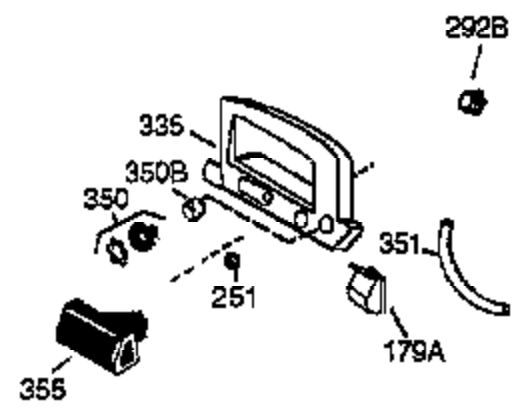

ILLUSTRATION SHOWS TYPICAL PARTS ONLY. ORDER BY PART NUMBER. PARTS NOT LISTED ARE SUPPLIED BY OEM.

Ref #	Part Number	Qty	Description
110D	36099	1	Ground Wire
187	36035	1	* Carburetor Mounting Spacer
251	650928	2	Lock Nut 1/4-20
263A	36426	1	Starter Grill
287	650926	2	Screw, 8-32 x 21/64"
347	650898	1	Screw, 10-32 x 27/32"
350	36045	1	Primer
370	36261	1	Instruction Decal
390	590702	1	Rewind Starter (NOTE: This engine could have been built with 590637 starter. Refer to the design of the air intake louvers for part identification. Individual starter parts do not interchange.)