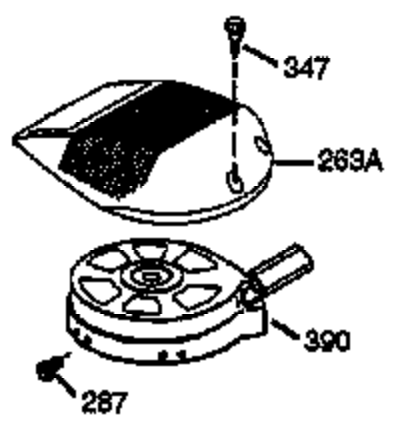

ILLUSTRATION SHOWS TYPICAL PARTS ONLY. ORDER BY PART NUMBER. PARTS NOT LISTED ARE SUPPLIED BY OEM.

Ref #	Part Number	Qty	Description
110D	36099	1	Ground Wire
187	36035	1	* Carburetor Mounting Spacer
251	650928	2	Lock Nut 1/4-20
263A	36426	1	Starter Grill
287	650926	2	Screw, 8-32 x 21/64"
347	650898	1	Screw, 10-32 x 27/32"
350	36045	1	Primer
370	36261	1	Instruction Decal
390	590702	1	Rewind Starter (NOTE: This engine could have been built with 590637 starter. Refer to the design of the air intake louvers for part identification. Individual starter parts do not interchange.)