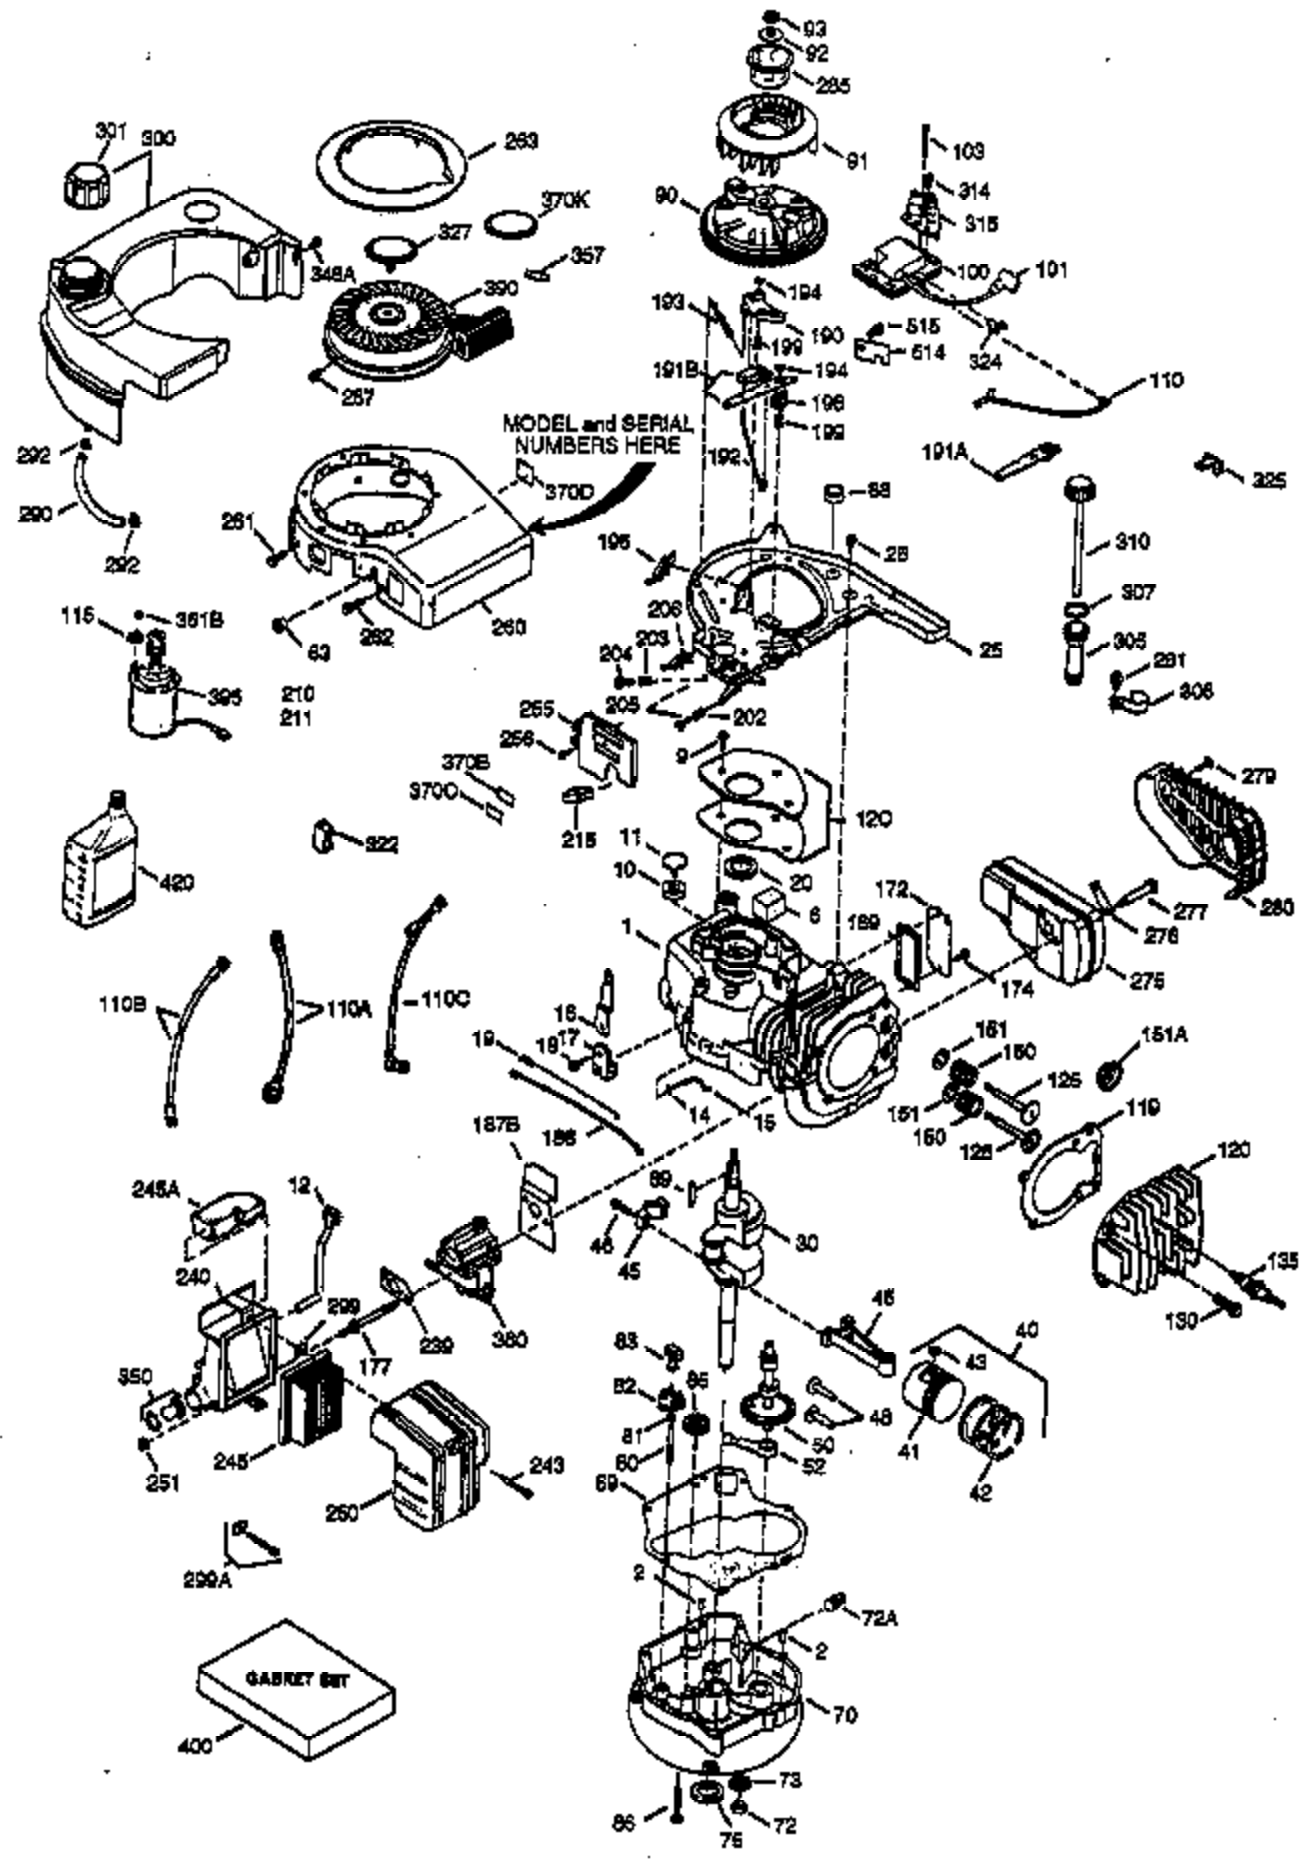

ILLUSTRATION SHOWS TYPICAL PARTS ONLY. ORDER BY PART NUMBER. PARTS NOT LISTED ARE SUPPLIED BY OEM.

Ref #	Part Number	Qty	Description
1	36118	1	Cylinder (Incl. 2, 10, & 20)
2	27652	2	Dowel Pin
6	36059	1	Breather Element
9	650836	3	Screw, 10-24 x 1/2"
10	36002	1	Breather Valve Body
11	36003	1	Check Valve
12	36001	1	Breather Tube
12C	36005A	1	* Breather Cover & Gasket
14	28277	1	Flat Washer
15	36006	1	Governor Rod (Machined)
16	36008	1	Governor Lever
17	31335	1	Governor Lever Clamp
18	650548	1	Screw, 8-32 x 5/16"
19	36103	1	Governor Spring
20	36010	1	Oil Seal
25	36089	1	Blower Housing Baffle Ass'y.(Incl.95)
26	650802	3	Screw, 1/4-20 x 5/8"
30	36106	1	Crankshaft Ass'y.
40	36073	1	Piston,Pin, Ring Set (Std.)
40	36074	1	Piston,Pin, Ring Set (.010 OS)
40	36075	1	Piston,Pin, Ring Set (.020 OS)
41	36070	1	Piston & Pin Ass'y.(Std.) (Incl. 43)
41	36071	1	Piston & Pin Ass'y.(.010 OS)(Incl.43)
41	36072	1	Piston & Pin Ass'y.(.020 OS)(Incl.43)
42	36076	1	Ring Set (Std.)
42	36077	1	Ring Set (.010 OS)
42	36078	1	Ring Set (.020 OS)
43	20381	2	Piston Pin Retaining Ring
45	36023A	1	Connecting Rod Ass'y. (Incl. 46)
46	32610A	2	Connecting Rod Bolt
48	36030	2	Valve Lifter
50	36031	1	Camshaft (MCR)
52	29914	1	Oil Pump Ass'y.
63	36100	1	Grommet
69	36032	1	* Mounting Flange Gasket
70	36033A	1	Mounting Flange (Incl. 72 thru 85)
72	36083	1	Oil Drain Plug
75	36010	1	Oil Seal
80	30574A	1	Governor Shaft
81	30590A	1	Washer
82	30591	1	Governor Gear Ass'y. (Incl.81)
83	36057	1	Governor Spool
85	36034	1	Idler Gear
86	650924	7	Screw, 1/4-20 x 1-9/16"
89	611154	1	Flywheel Key
90	611171	1	Flywheel
91	611156	1	Flywheel Fan
92	650815	1	Belleville Washer
93	650816	1	Flywheel Nut
100	34443A	1	Solid State Ignition
101	610118	1	Spark Plug Cover
103	650814	2	Screw, Torx T-15, 10-24 x 1"
110B	36098	1	D.C. Starter Wire
110D	36099	1	Ground Wire
110C	36097	1	Ground Wire
110	36054	1	Ground Wire
115	650518	1	Lock Washer
119	36119	1	* Cylinder Head Gasket