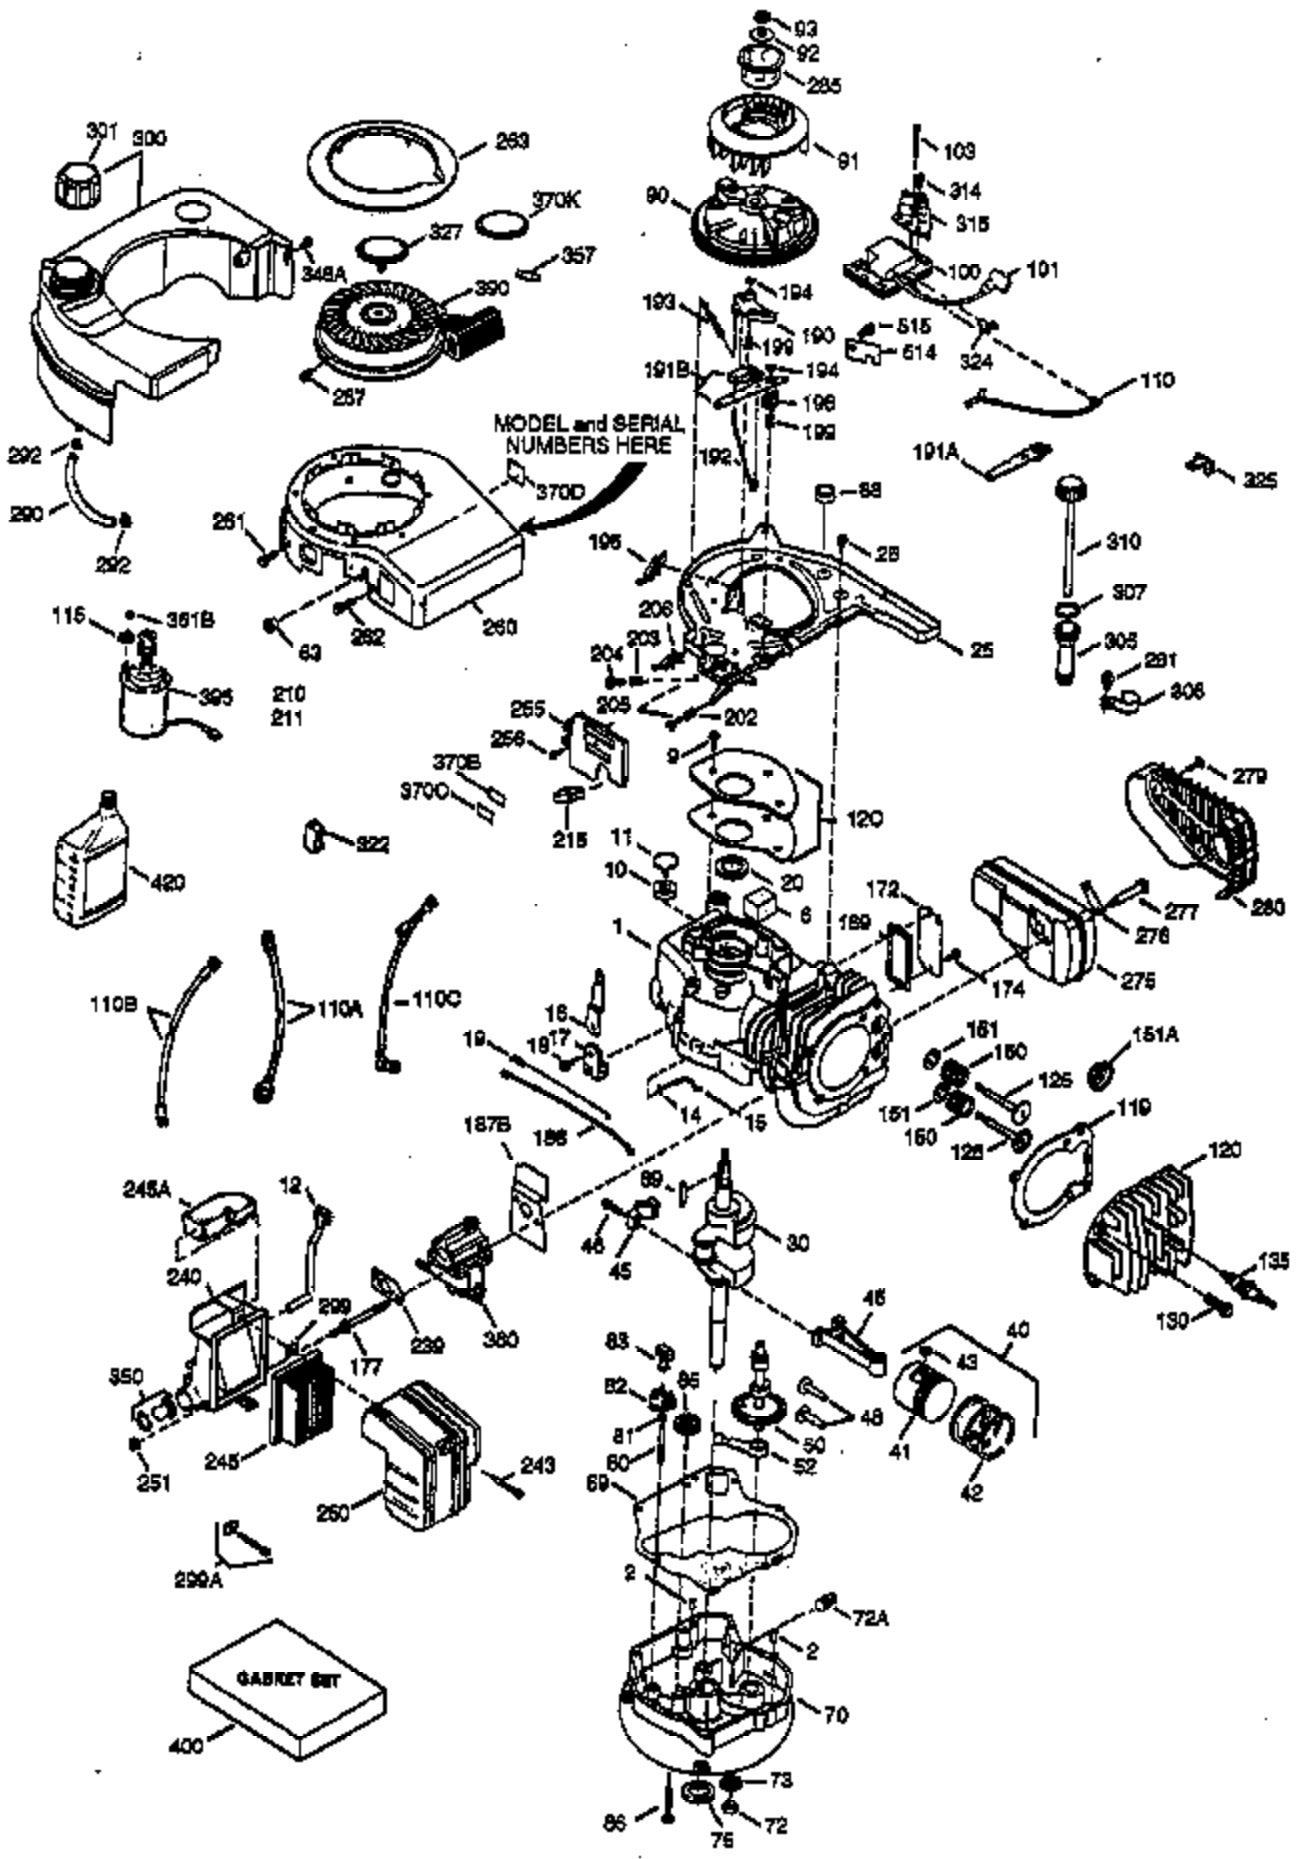

ILLUSTRATION SHOWS TYPICAL PARTS ONLY. ORDER BY PART NUMBER. PARTS NOT LISTED ARE SUPPLIED BY OEM.

Ref #	Part Number	Qty	Description
1	36069	1	Cylinder (Incl. 2, 10, & 20)
2	27652	2	Dowel Pin
6	36059	1	Breather Element
9	650836	3	Screw, 10-24 x 1/2"
10	36002	1	Breather Valve Body
11	36003	1	Check Valve
12C	36005A	1	* Breather Cover & Gasket
12	36001	1	Breather Tube
14	28277	1	Flat Washer
15	36006	1	Governor Rod (Machined)
16	36008	1	Governor Lever
17	31335	1	Governor Lever Clamp
18	650548	1	Screw, 8-32 x 5/16"
19	36103	1	Governor Spring
20	36010	1	Oil Seal
25	36091A	1	Blower Housing Baffle Ass'y.(Incl.195 & 206)
26	650802	3	Screw, 1/4-20 x 5/8"
30	36109	1	Crankshaft Ass'y.
40	36073	1	Piston,Pin, Ring Set (Std.)
40	36074	1	Piston,Pin, Ring Set (.010 OS)
40	36075	1	Piston,Pin, Ring Set (.020 OS)
41	36070	1	Piston & Pin Ass'y.(Std.) (Incl. 43)
41	36071	1	Piston & Pin Ass'y.(.010 OS)(Incl.43)
41	36072	1	Piston & Pin Ass'y.(.020 OS)(Incl.43)
42	36076	1	Ring Set (Std.)
42	36077	1	Ring Set (.010 OS)
42	36078	1	Ring Set (.020 OS)
43	20381	2	Piston Pin Retaining Ring
45	36023	1	Connecting Rod Ass'y. (Incl. 46)
46	650923	2	Connecting Rod Bolt
48	36030	2	Valve Lifter
50	36031	1	Camshaft (MCR)
52	29914	1	Oil Pump Ass'y.
69	36032	1	* Mounting Flange Gasket
70	36033A	1	Mounting Flange (Incl. 72 thru 85)
72	36083	1	Oil Drain Plug
75	36010	1	Oil Seal
80	30574A	1	Governor Shaft
81	30590A	1	Flat Washer
82	30591	1	Governor Gear Ass'y. (Incl.81)
83	36057	1	Governor Spool
85	36034	1	Idle Gear
86	650924	7	Screw, 1/4-20 x 1-9/16"
89	611154	1	Flywheel Key
90	611155	1	Flywheel
91	611156	1	Flywheel Fan
92	650815	1	Belleville Washer
93	650816	1	Flywheel Nut
100	34443A	1	Solid State Ignition
101	610118	1	Spark Plug Cover
103	650814	2	Screw, Torx T-15, 10-24 x 1"
110	36054	1	Ground Wire
110A	36230	1	Ground Wire
119	36061	1	* Cylinder Head Gasket
120	36037A	1	Cylinder Head
125	29313C	1	Exhaust Valve (Std.) (Incl. 151)
125	29315C	1	Exhaust Valve (1/32" OS)
126	29314B	1	Intake Valve (Std.) (Incl. 151)