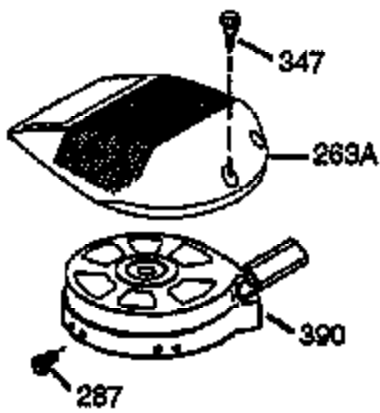

ILLUSTRATION SHOWS TYPICAL PARTS ONLY. ORDER BY PART NUMBER. PARTS NOT LISTED ARE SUPPLIED BY OEM.

Ref #	Part Number	Qty	Description
187	36035	1	* Carburetor Mounting Spacer
251	650928	2	Lock Nut 1/4-20
287	650926	4	Screw, 8-32 x 21/64"
350	36045	1	Primer
370A	36260	1	Primer Decal
370	36261	1	Instruction Decal
390	590686	1	Rewind Starter