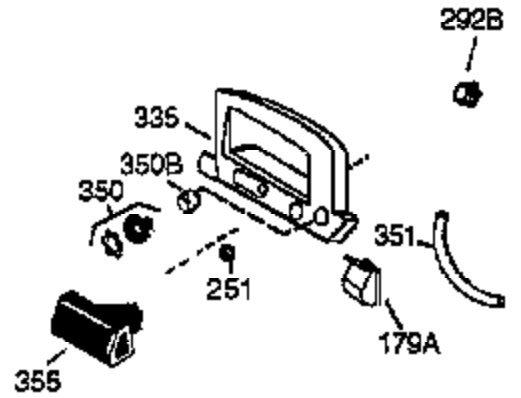

ILLUSTRATION SHOWS TYPICAL PARTS ONLY. ORDER BY PART NUMBER. PARTS NOT LISTED ARE SUPPLIED BY OEM.

Ref #	Part Number	Qty	Description
187	36035	1	* Carburetor Mounting Spacer
251	650928	2	Lock Nut 1/4-20
287	650926	4	Screw, 8-32 x 21/64"
350	36045	1	Primer
370A	36260	1	Primer Decal
370	36261	1	Instruction Decal
390	590686	1	Rewind Starter