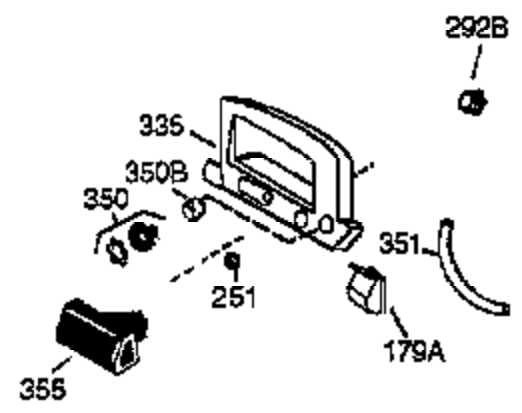

ILLUSTRATION SHOWS TYPICAL PARTS ONLY. ORDER BY PART NUMBER. PARTS NOT LISTED ARE SUPPLIED BY OEM.

Ref #	Part Number	Qty	Description
187	36035	1	* Carburetor Mounting Spacer
251	650928	2	Lock Nut 1/4-20
287	650926	2	Screw, 8-32 x 21/64"
350	36045	1	Primer
370	36261	1	Instruction Decal
390	590688	1	Rewind Starter