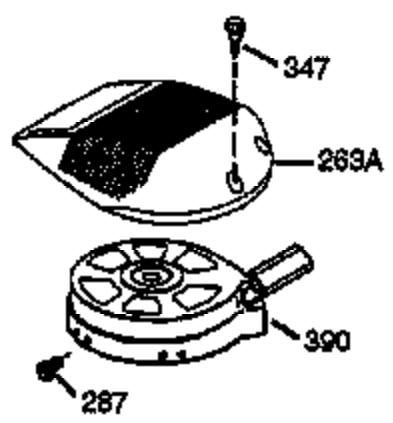

ILLUSTRATION SHOWS TYPICAL PARTS ONLY. ORDER BY PART NUMBER. PARTS NOT LISTED ARE SUPPLIED BY OEM.

Ref #	Part Number	Qty	Description
187	36035	1	* Carburetor Mounting Spacer
251	650928	2	Lock Nut 1/4-20
287	650926	2	Screw, 8-32 x 21/64"
350	36045	1	Primer
370	36261	1	Instruction Decal
390	590688	1	Rewind Starter