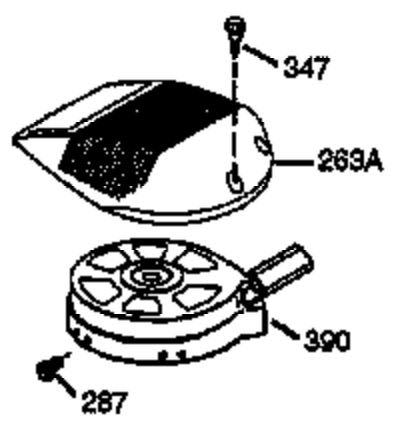

ILLUSTRATION SHOWS TYPICAL PARTS ONLY. ORDER BY PART NUMBER. PARTS NOT LISTED ARE SUPPLIED BY OEM.

Ref #	Part Number	Qty	Description
110D	36099	1	Ground Wire
187	36035	1	* Carburetor Mounting Spacer
251	650928	2	Lock Nut 1/4-20
287	650926	2	Screw, 8-32 x 21/64"
350	36045	1	Primer
370	36261	1	Instruction Decal
390	590688	1	Rewind Starter