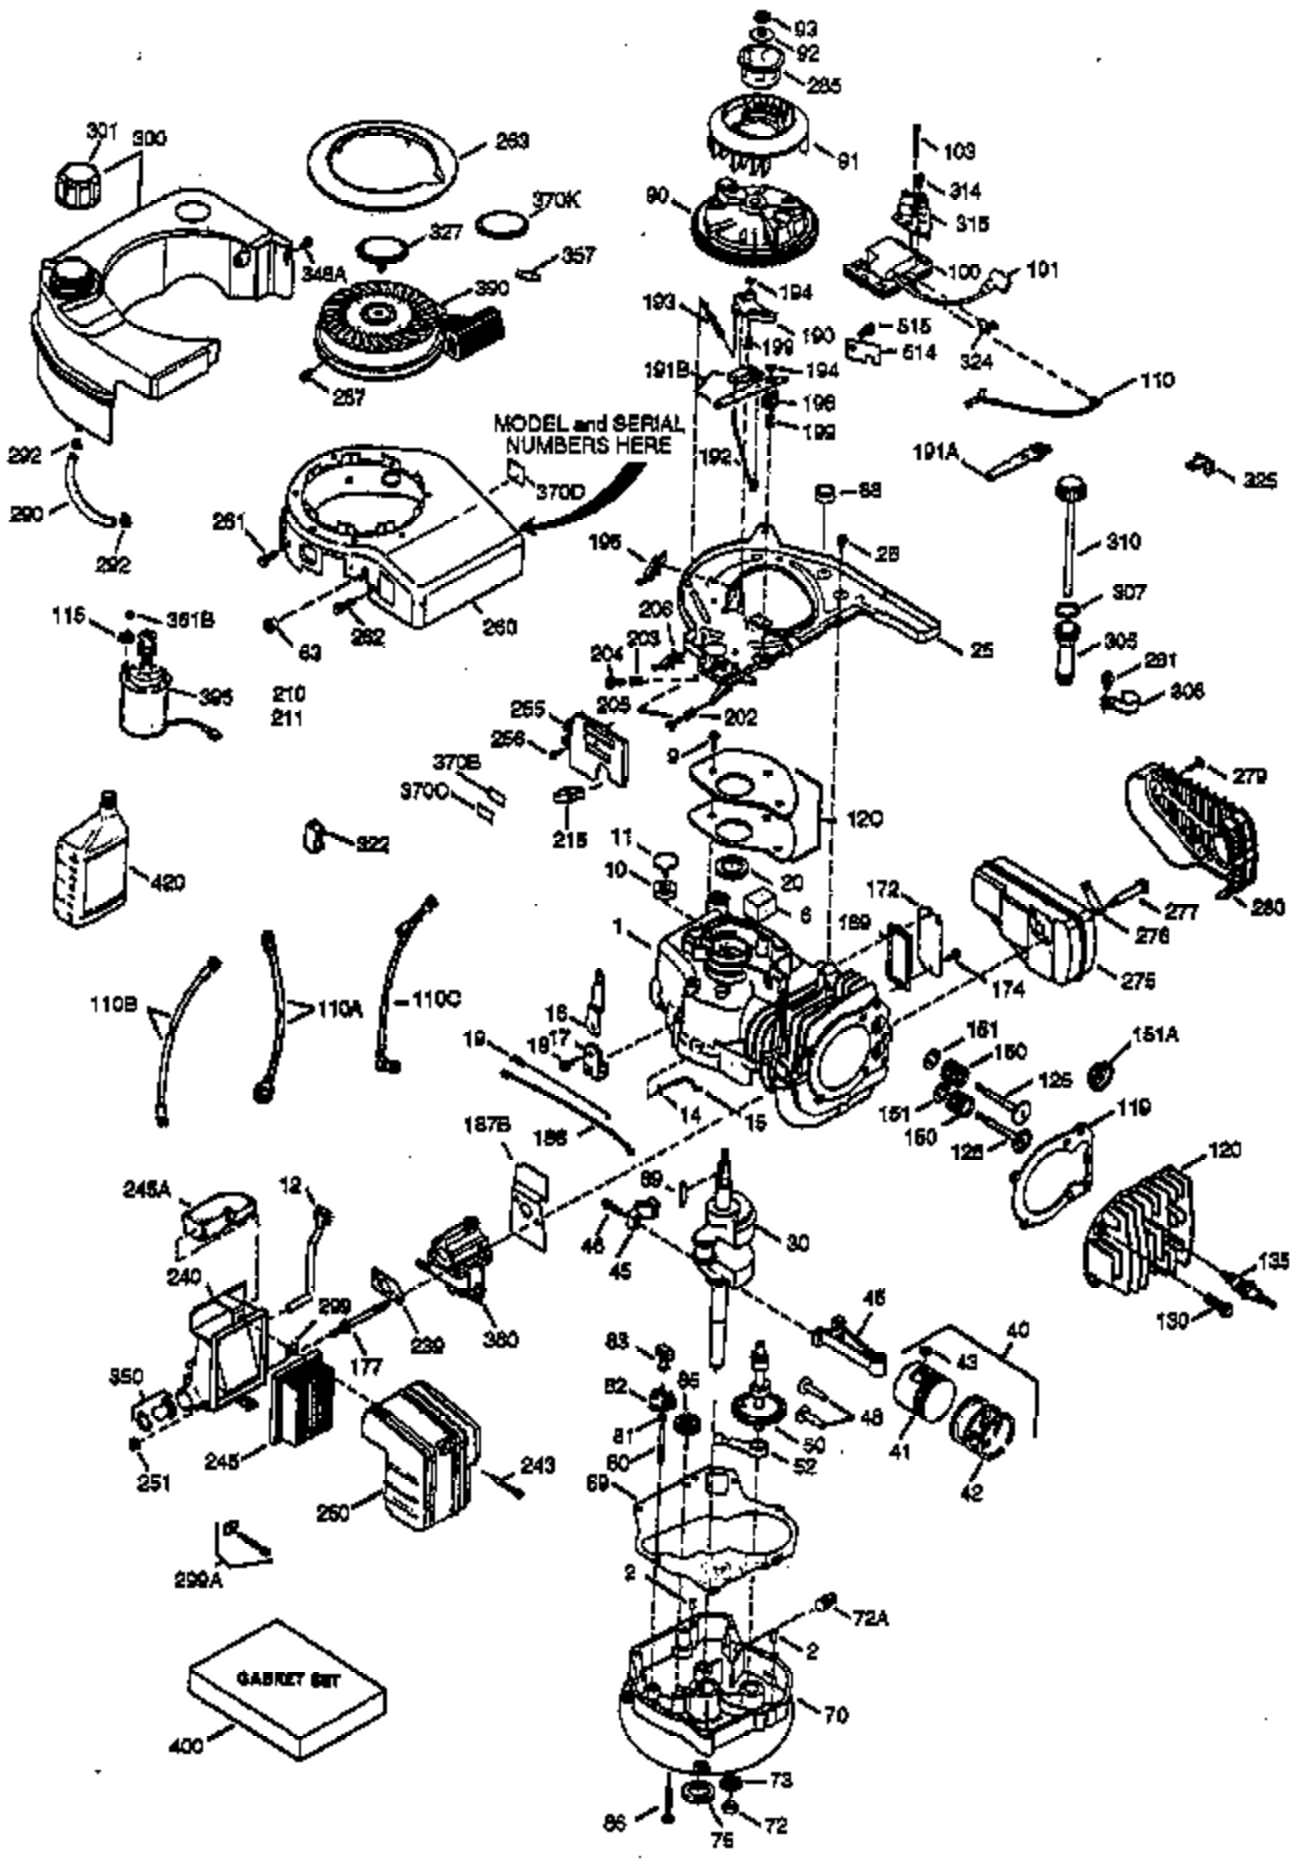

ILLUSTRATION SHOWS TYPICAL PARTS ONLY. ORDER BY PART NUMBER. PARTS NOT LISTED ARE SUPPLIED BY OEM.

Ref #	Part Number	Qty	Description
	1 36118	1	Cylinder (Incl. 2, 10, & 20)
	2 27652	2	Dowel Pin
	6 36059	1	Breather Element
	9 650836	3	Screw, 10-24 x 1/2"
	10 36002	1	Breather Valve Body
	11 36003	1	Check Valve
	12C 36005A	1	* Breather Cover & Gasket
	12 36001	1	Breather Tube
	14 28277	1	Flat Washer
	15 36006	1	Governor Rod (Machined)
	16 36008	1	Governor Lever
	17 31335	1	Governor Lever Clamp
	18 650548	1	Screw, 8-32 x 5/16"
	19 36082	1	Governor Spring
	20 36010	1	Oil Seal
	25 36091A	1	Blower Housing Baffle Ass'y.(Incl.195)
	26 650802	3	Screw, 1/4-20 x 5/8"
	30 36124	1	Crankshaft Ass'y.
	40 36073	1	Piston,Pin,Ring Set (Std.)
	40 36074	1	Piston,Pin,Ring Set (.010 OS)
	40 36075	1	Piston,Pin,Ring Set (.020 OS)
	41 36070	1	Piston & Pin Ass'y.(Std.) (Incl. 43)
	41 36071	1	Piston & Pin Ass'y.(.010 OS)(Incl.43)
	41 36072	1	Piston & Pin Ass'y.(.020 OS)(Incl.43)
	42 36076	1	Ring Set (Std.)
	42 36077	1	Ring Set (.010 OS)
	42 36078	1	Ring Set (.020 OS)
	43 20381	2	Piston Pin Retaining Ring
	45 36023A	1	Connecting Rod Ass'y. (Incl. 46)
	46 32610A	2	Connecting Rod Bolt
	48 36030	2	Valve Lifter
	50 36031	1	Camshaft (MCR)
	52 29914	1	Oil Pump Ass'y.
	69 36032	1	* Mounting Flange Gasket
	70 36033A	1	Mounting Flange (Incl. 72 thru 85)
	72A 28483	1	Oil Drain Plug
	72 36083	1	Oil Drain Plug
	75 36010	1	Oil Seal
	80 30574A	1	Governor Shaft
	81 30590A	1	Washer
	82 30591	1	Governor Gear Ass'y. (Incl.81)
	83 36057	1	Governor Spool
	85 36034	1	Idle Gear
	86 650924	7	Screw, 1/4-20 x 1-9/16"
	89 611154	1	Flywheel Key
	90 611197	1	Flywheel
	92 650815	1	Belleville Washer
	93 650816	1	Flywheel Nut
	100 34443A	1	Solid State Ignition
	101 610118	1	Spark Plug Cover
	103 650814	2	Screw, Torx T-15, 10-24 x 1"
	110C 36097	1	Ground Wire
	110D 36099	1	Ground Wire
	110 36230	1	Ground Wire
	115 650518	1	Lock Washer
	119 36119	1	* Cylinder Head Gasket
	120 36120	1	Cylinder Head
	125 36471	1	Exhaust Valve (Std.) (Incl. 151)