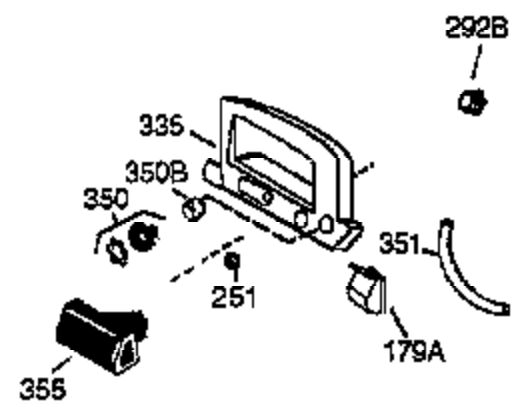

ILLUSTRATION SHOWS TYPICAL PARTS ONLY. ORDER BY PART NUMBER. PARTS NOT LISTED ARE SUPPLIED BY OEM.

Ref #	Part Number	Qty	Description
110D	36099	1	Ground Wire
187	36035	1	* Carburetor Mounting Spacer
251	650928	2	Lock Nut 1/4-20
287	650926	2	Screw, 8-32 x 21/64"
350	36045	1	Primer
370	36261	1	Instruction Decal
390	590688	1	Rewind Starter