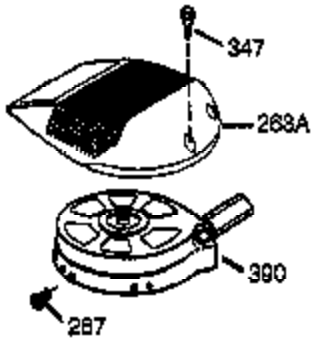

Ref #	Part Number	Qty	Description
152	37075	1	"O"-Ring
187B	36035	1	* Carburetor Gasket/Air Baffle
240	36044B	1	Air Cleaner Body (Incl.239,299 & 350)
245	36046	1	Air Cleaner Filter
250	36047	1	Air Cleaner Cover
251	650928	2	Lock Nut 1/4-20
287	650926	2	Screw, 8-32 x 21/64"
350	36045	1	Primer
390	590732	1	Rewind Starter (NOTE: This engine could have been built with 590738 starter).