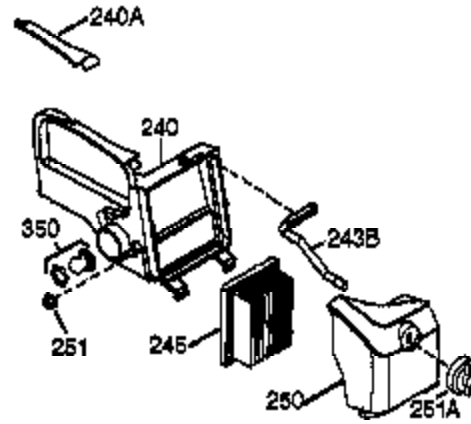

Ref #	Part Number	Qty	Description
152	37075	1	"O"-Ring
187B	36035	1	* Carburetor Gasket/Air Baffle
240	36044B	1	Air Cleaner Body (Incl.239,299 & 350)
245	36046	1	Air Cleaner Filter
250	36047	1	Air Cleaner Cover
251	650928	2	Lock Nut 1/4-20
287	650926	2	Screw, 8-32 x 21/64"
350	36045	1	Primer
390	590732	1	Rewind Starter (NOTE: This engine could have been built with 590738 starter).