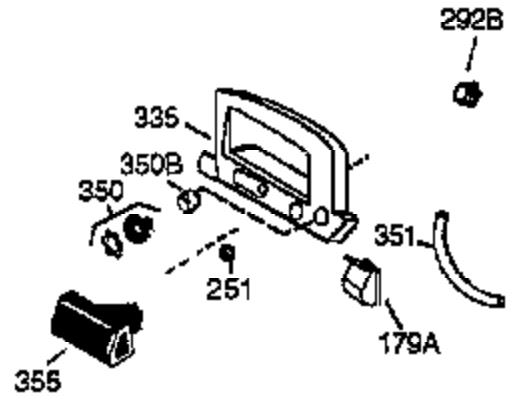

ILLUSTRATION SHOWS TYPICAL PARTS ONLY. ORDER BY PART NUMBER. PARTS NOT LISTED ARE SUPPLIED BY OEM.

Ref #	Part Number	Qty	Description
187	36035	1	* Carburetor Mounting Spacer
251	650928	2	Lock Nut 1/4-20
287	650926	2	Screw, 8-32 x 21/64"
350	36045	1	Primer
370	36261	1	Instruction Decal
390	590732	1	Rewind Starter