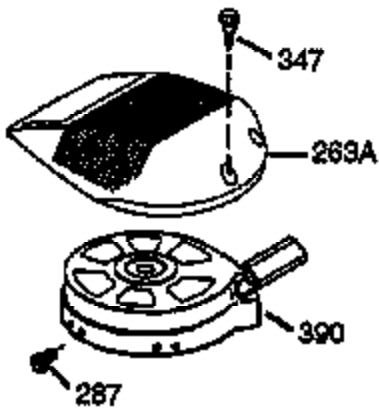

ILLUSTRATION SHOWS TYPICAL PARTS ONLY. ORDER BY PART NUMBER. PARTS NOT LISTED ARE SUPPLIED BY OEM.

Ref #	Part Number	Qty	Description
187	36035	1	* Carburetor Mounting Spacer
251	650928	2	Lock Nut 1/4-20
287	650926	2	Screw, 8-32 x 21/64"
350	36045	1	Primer
370	36261	1	Instruction Decal
390	590732	1	Rewind Starter