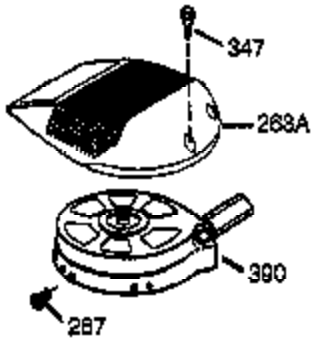

Ref #	Part Number	Qty	Description
187B	36035	1	* Carburetor Gasket/Air Baffle
240	36044A	1	Air Cleaner Body (Incl.239,299 & 350)
245	36046	1	Air Cleaner Filter
250	36047	1	Air Cleaner Cover
251	650928	2	Lock Nut 1/4-20
287	650926	2	Screw, 8-32 x 21/64"
350	36045	1	Primer
390	590732	1	Rewind Starter (NOTE: This engine could have been built with 590738 starter. Refer to the design of the rope pulley strength ribs for part identification. Individual starter parts do not interchange.)