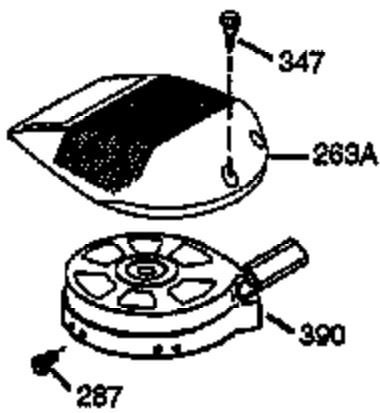

ILLUSTRATION SHOWS TYPICAL PARTS ONLY. ORDER BY PART NUMBER. PARTS NOT LISTED ARE SUPPLIED BY OEM.

Ref #	Part Number	Qty	Description
187	36035	1	* Carburetor Mounting Spacer
251	650928	2	Lock Nut 1/4-20
287	650926	2	Screw, 8-32 x 21/64"
350	36045	1	Primer
370A	36530	1	Speed Control Decal
370	36261	1	Instruction Decal
390	590688	1	Rewind Starter