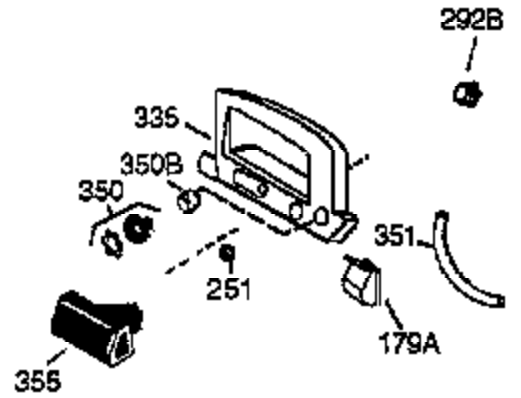

ILLUSTRATION SHOWS TYPICAL PARTS ONLY. ORDER BY PART NUMBER. PARTS NOT LISTED ARE SUPPLIED BY OEM.

Ref #	Part Number	Qty	Description
187	36035	1	* Carburetor Mounting Spacer
251	650928	2	Lock Nut 1/4-20
287	650926	2	Screw, 8-32 x 21/64"
350	36045	1	Primer
370A	36530	1	Speed Control Decal
370	36261	1	Instruction Decal
390	590688	1	Rewind Starter