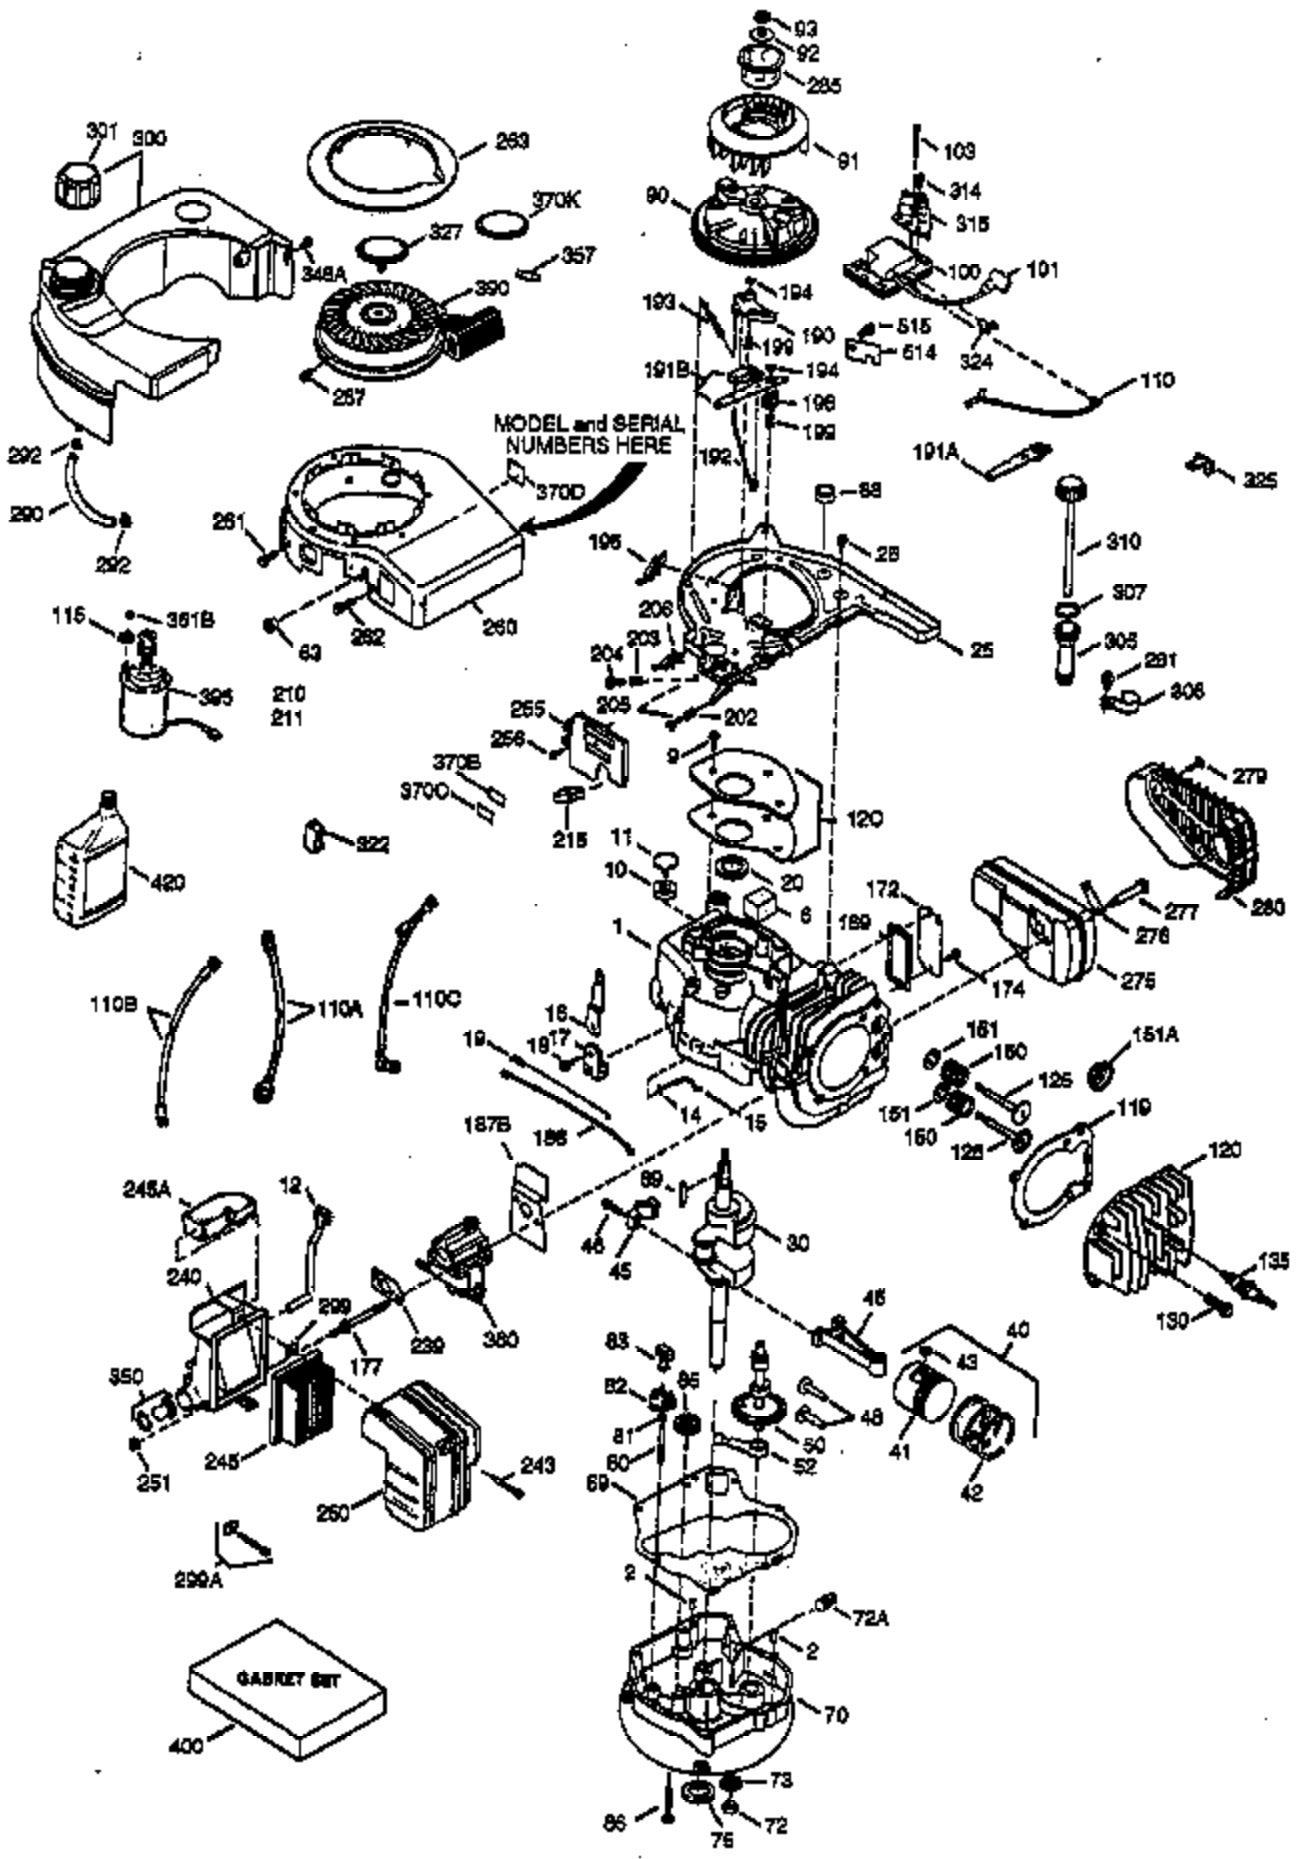

ILLUSTRATION SHOWS TYPICAL PARTS ONLY. ORDER BY PART NUMBER. PARTS NOT LISTED ARE SUPPLIED BY OEM.

Ref #	Part Number	Qty	Description
1	36125	1	Cylinder (Incl. 2, 10, & 20)
2	27652	2	Dowel Pin
6	36059	1	Breather Element
9	650836	3	Screw, 10-24 x 1/2"
10	36002	1	Breather Valve Body
11	36003	1	Check Valve
12C	36005A	1	* Breather Cover & Gasket
12	36001	1	Breather Tube
14	28277	1	Flat Washer
15	36006	1	Governor Rod (Machined)
16	36008	1	Governor Lever
17	31335	1	Governor Lever Clamp
18	650548	1	Screw, 8-32 x 5/16"
19	36082	1	Governor Spring
20	36010	1	Oil Seal
25	36145	1	Blower Housing Baffle Ass'y.(Incl.195)
26	650802	3	Screw, 1/4-20 x 5/8"
30	36126	1	Crankshaft Ass'y.
40	36073	1	Piston,Pin, Ring Set (Std.)
40	36074	1	Piston,Pin, Ring Set (.010 OS)
40	36075	1	Piston,Pin, Ring Set (.020 OS)
41	36070	1	Piston & Pin Ass'y.(Std.) (Incl. 43)
41	36071	1	Piston & Pin Ass'y.(.010 OS)(Incl.43)
41	36072	1	Piston & Pin Ass'y.(.020 OS)(Incl.43)
42	36076	1	Ring Set (Std.)
42	36077	1	Ring Set (.010 OS)
42	36078	1	Ring Set (.020 OS)
43	20381	2	Piston Pin Retaining Ring
45	36023A	1	Connecting Rod Ass'y. (Incl. 46)
46	32610A	2	Connecting Rod Bolt
48	36030	2	Valve Lifter
50	36031	1	Camshaft (MCR)
52	29914	1	Oil Pump Ass'y.
69	36032	1	* Mounting Flange Gasket
70	36033A	1	Mounting Flange (Incl. 72 thru 85)
72	36083	1	Oil Drain Plug
72A	28483	1	Oil Drain Plug
75	36010	1	Oil Seal
80	30574A	1	Governor Shaft
81	30590A	1	Washer
82	30591	1	Governor Gear Ass'y. (Incl.81)
83	36057	1	Governor Spool
85	36034	1	Idler Gear
86	650924	7	Screw, 1/4-20 x 1-9/16"
89	611154	1	Flywheel Key
90	611170	1	Flywheel
92	650815	1	Belleville Washer
93	650816	1	Flywheel Nut
100	34443A	1	Solid State Ignition
101	610118	1	Spark Plug Cover
103	650814	2	Screw, Torx T-15, 10-24 x 1"
110	36230	1	Ground Wire
119	36119	1	* Cylinder Head Gasket
120	36120	1	Cylinder Head
125	36471	1	Exhaust Valve (Std.) (Incl. 151)
125	36472	1	Exhaust Valve (1/32" OS)
126	29314B	1	Intake Valve (Std.) (Incl. 151)
126	29315C	1	Intake Valve (1/32" OS)