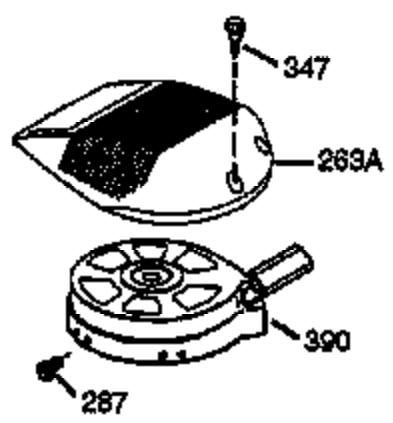

ILLUSTRATION SHOWS TYPICAL PARTS ONLY. ORDER BY PART NUMBER. PARTS NOT LISTED ARE SUPPLIED BY OEM.

Ref #	Part Number	Qty	Description
187	36035	1	* Carburetor Mounting Spacer
251	650928	2	Lock Nut 1/4-20
287	650926	2	Screw, 8-32 x 21/64"
350	36045	1	Primer
370	36261	1	Lubrication Decal
390	590686	1	Rewind Starter