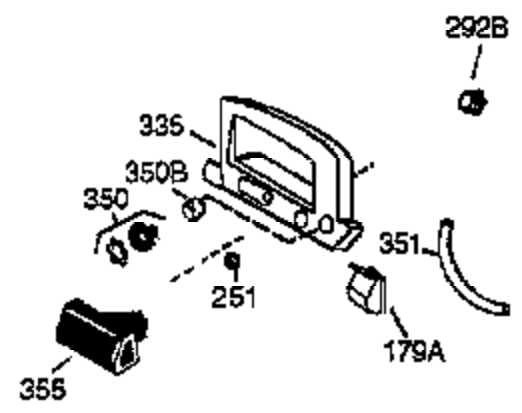

ILLUSTRATION SHOWS TYPICAL PARTS ONLY. ORDER BY PART NUMBER. PARTS NOT LISTED ARE SUPPLIED BY OEM.

Ref #	Part Number	Qty	Description
187	36035	1	* Carburetor Mounting Spacer
251	650928	2	Lock Nut 1/4-20
287	650926	2	Screw, 8-32 x 21/64"
350	36045	1	Primer
370	36261	1	Lubrication Decal
390	590686	1	Rewind Starter