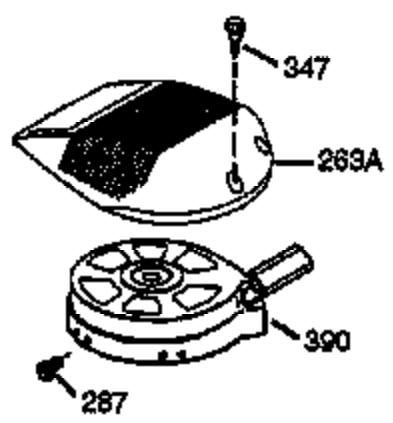

ILLUSTRATION SHOWS TYPICAL PARTS ONLY. ORDER BY PART NUMBER. PARTS NOT LISTED ARE SUPPLIED BY OEM.

Ref #	Part Number	Qty	Description
187	36035	1	* Carburetor Mounting Spacer
251	650928	2	Lock Nut 1/4-20
287	650926	2	Screw, 8-32 x 21/64"
350	36045	1	Primer
370	36261	1	Instruction Decal
390	590686	1	Rewind Starter