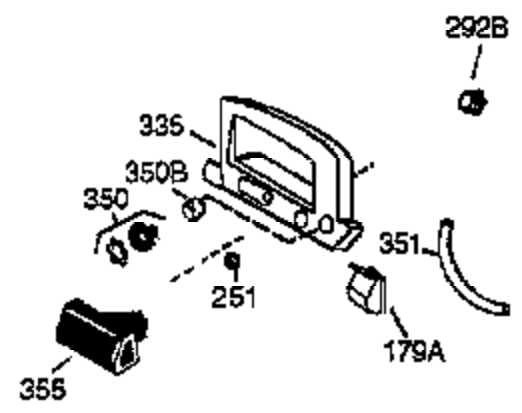

ILLUSTRATION SHOWS TYPICAL PARTS ONLY. ORDER BY PART NUMBER. PARTS NOT LISTED ARE SUPPLIED BY OEM.

Ref #	Part Number	Qty	Description
187	36035	1	* Carburetor Mounting Spacer
251	650928	2	Lock Nut 1/4-20
287	650926	2	Screw, 8-32 x 21/64"
350	36045	1	Primer
370	36261	1	Instruction Decal
390	590686	1	Rewind Starter