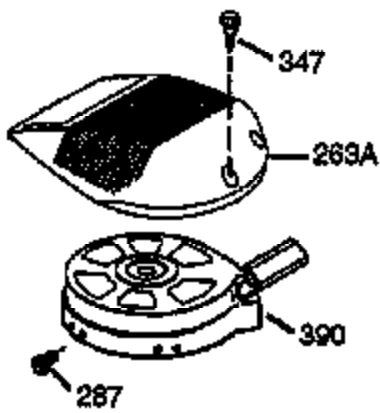

ILLUSTRATION SHOWS TYPICAL PARTS ONLY. ORDER BY PART NUMBER. PARTS NOT LISTED ARE SUPPLIED BY OEM.

Ref #	Part Number	Qty	Description
187	36035	1	* Carburetor Mounting Spacer
251	650928	2	Lock Nut 1/4-20
287	650926	2	Screw, 8-32 x 21/64"
350	36045	1	Primer
370	36261	1	Instruction Decal
390	590686	1	Rewind Starter