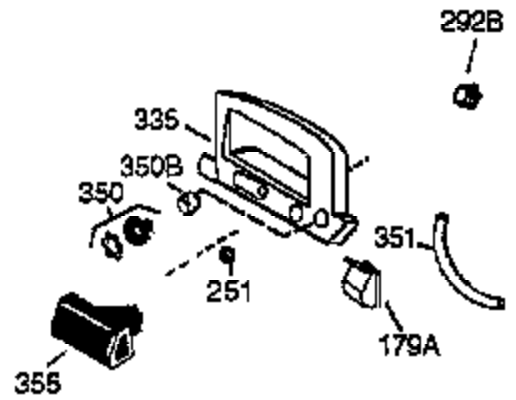

ILLUSTRATION SHOWS TYPICAL PARTS ONLY. ORDER BY PART NUMBER. PARTS NOT LISTED ARE SUPPLIED BY OEM.

Ref #	Part Number	Qty	Description
187	36035	1	* Carburetor Mounting Spacer
251	650928	2	Lock Nut 1/4-20
287	650926	2	Screw, 8-32 x 21/64"
350	36045	1	Primer
370	36261	1	Instruction Decal
390	590686	1	Rewind Starter