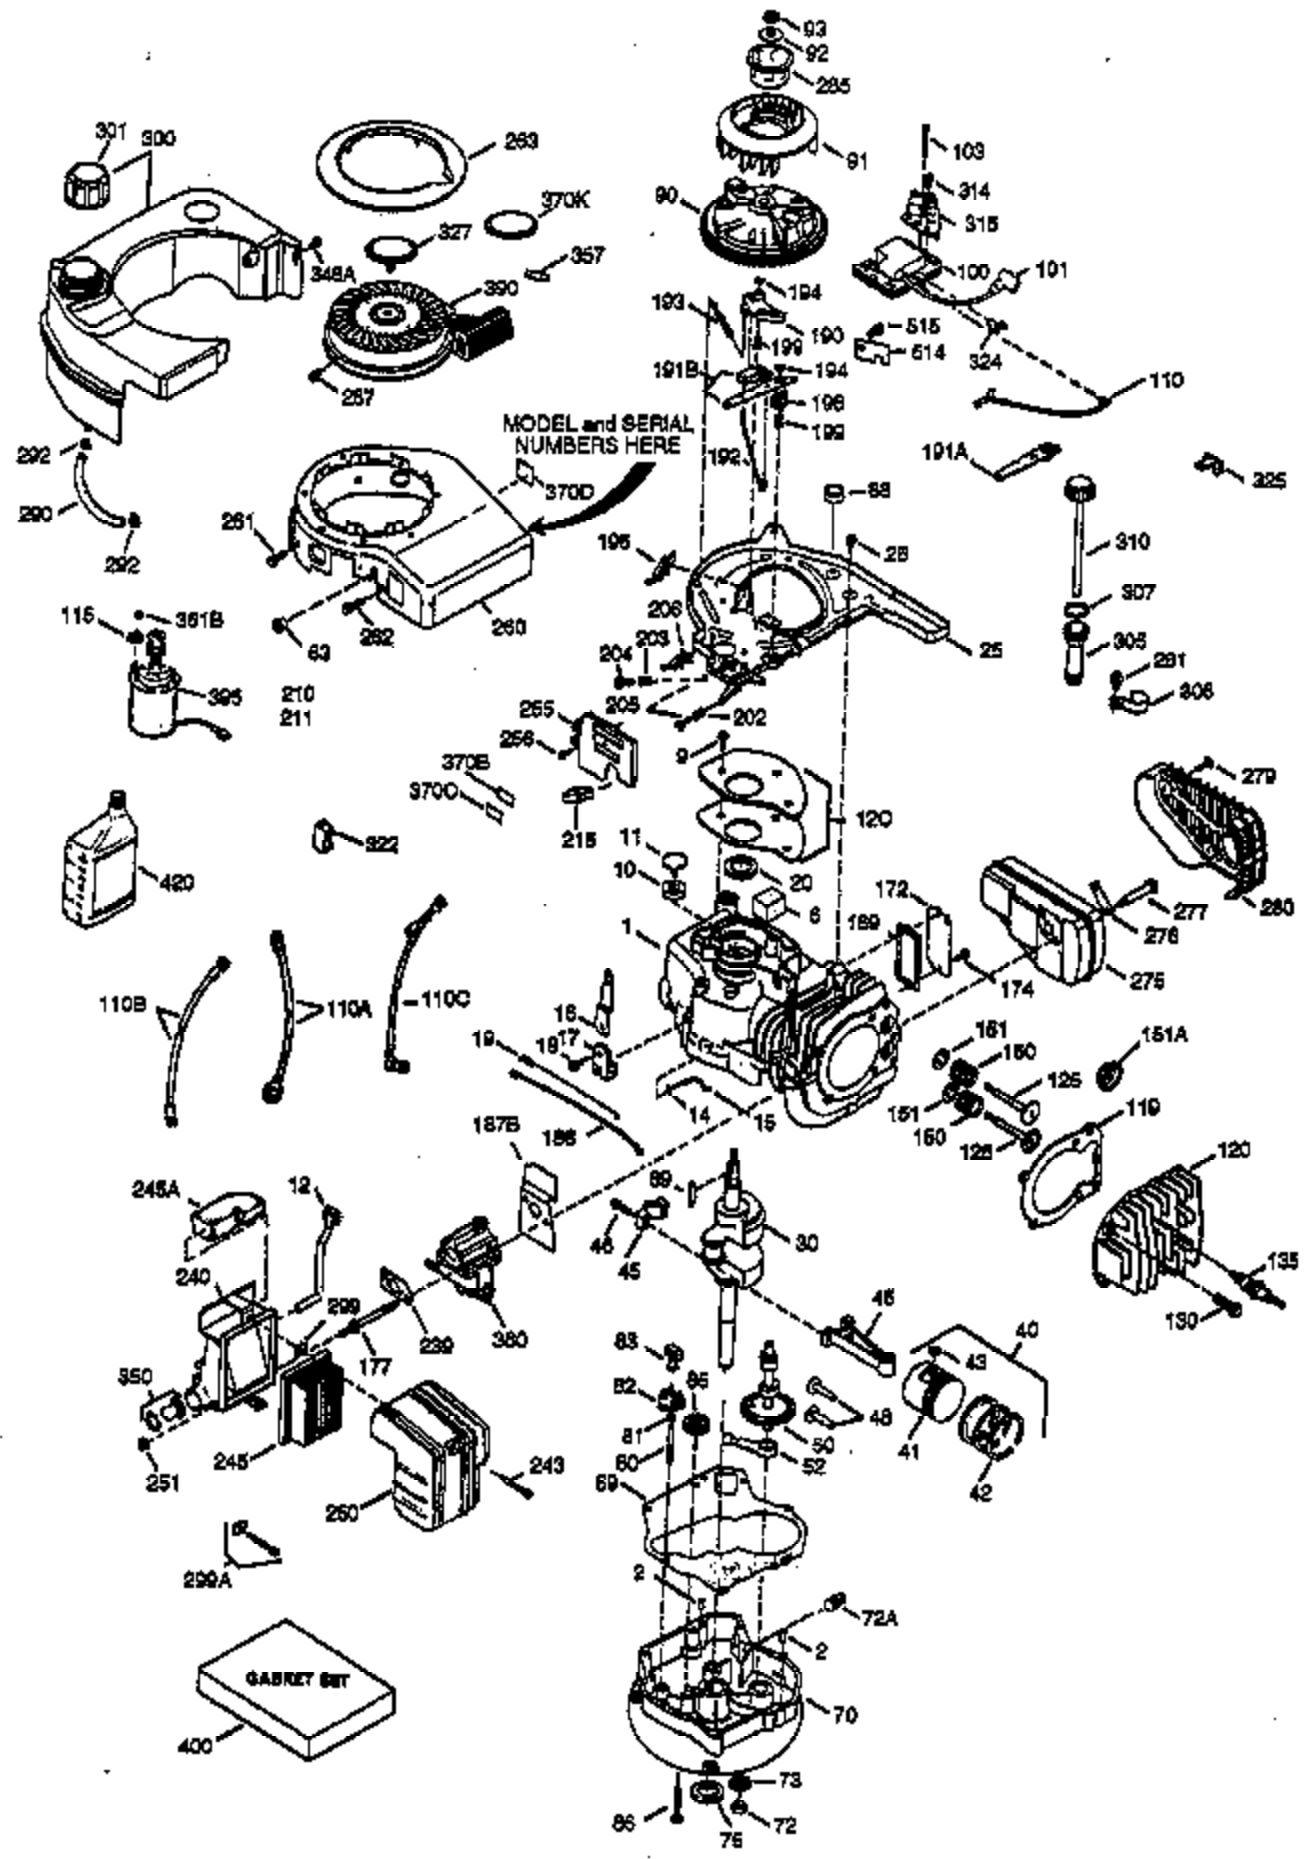

ILLUSTRATION SHOWS TYPICAL PARTS ONLY. ORDER BY PART NUMBER. PARTS NOT LISTED ARE SUPPLIED BY OEM.

Ref #	Part Number	Qty	Description
1	36118	1	Cylinder (Incl. 2, 10, & 20)
2	27652	2	Dowel Pin
6	36059	1	Breather Element
9	650836	3	Screw, 10-24 x 1/2"
10	36002	1	Breather Valve Body
11	36003	1	Check Valve
12	36001	1	Breather Tube
12C	36005A	1	* Breather Cover & Gasket
14	28277	1	Flat Washer
15	36006	1	Governor Rod (Machined)
16	36008	1	Governor Lever
17	31335	1	Governor Lever Clamp
18	650548	1	Screw, 8-32 x 5/16"
19	36103	1	Governor Spring
20	36010	1	Oil Seal
25	36091A	1	Blower Housing Baffle Ass'y.(Incl.206)
26	650802	3	Screw, 1/4-20 x 5/8"
30	36113	1	Crankshaft Ass'y.
40	36073	1	Piston,Pin,Ring Set (Std.)
40	36074	1	Piston,Pin,Ring Set (.010 OS)
40	36075	1	Piston,Pin,Ring Set (.020 OS)
41	36070	1	Piston & Pin Ass'y.(Std.) (Incl. 43)
41	36071	1	Piston & Pin Ass'y.(.010 OS)(Incl.43)
41	36072	1	Piston & Pin Ass'y.(.020 OS)(Incl.43)
42	36076	1	Ring Set (Std.)
42	36077	1	Ring Set (.010 OS)
42	36078	1	Ring Set (.020 OS)
43	20381	2	Piston Pin Retaining Ring
45	36023A	1	Connecting Rod Ass'y. (Incl. 46)
46	32610A	2	Connecting Rod Bolt
48	36030	2	Valve Lifter
50	36031	1	Camshaft (MCR)
52	29914	1	Oil Pump Ass'y.
69	36032	1	* Mounting Flange Gasket
70	36033A	1	Mounting Flange (Incl. 72 thru 85)
72	36083	1	Oil Drain Plug
75	36010	1	Oil Seal
80	30574A	1	Governor Shaft
81	30590A	1	Washer
82	30591	1	Governor Gear Ass'y. (Incl.81)
83	36057	1	Governor Spool
85	36034	1	Idle Gear
86	650924	7	Screw, 1/4-20 x 1-9/16"
89	611154	1	Flywheel Key
90	611170	1	Flywheel
92	650815	1	Belleville Washer
93	650816	1	Flywheel Nut
100	34443A	1	Solid State Ignition
101	610118	1	Spark Plug Cover
103	650814	2	Screw, Torx T-15, 10-24 x 1"
110	36230	1	Ground Wire
119	36119	1	* Cylinder Head Gasket
120	36120	1	Cylinder Head
125	36471	1	Exhaust Valve (Std.) (Incl. 151)
125	36472	1	Exhaust Valve (1/32" OS)
126	29314B	1	Intake Valve (Std.) (Incl. 151)
126	29315C	1	Intake Valve (1/32" OS)
130	6021A	7	Screw, 5/16-18 x 1-1/2"