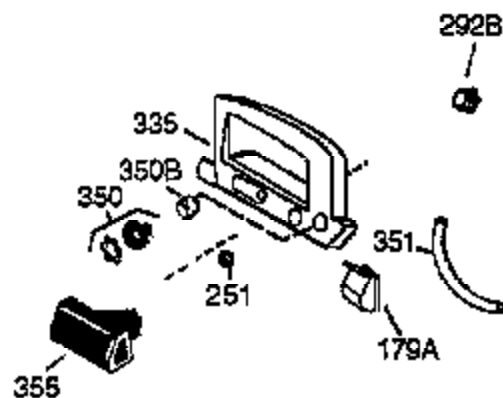

ILLUSTRATION SHOWS TYPICAL PARTS ONLY. ORDER BY PART NUMBER. PARTS NOT LISTED ARE SUPPLIED BY OEM.

Ref #	Part Number	Qty	Description
187	36035	1	* Carburetor Mounting Spacer
251	650928	2	Lock Nut 1/4-20
287	650926	2	Screw, 8-32 x 21/64"
350	36045	1	Primer
370	36261	1	Instruction Decal
390	590686	1	Rewind Starter