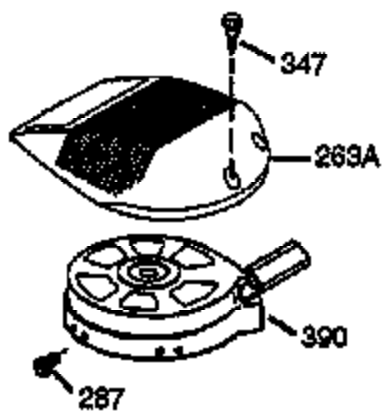

ILLUSTRATION SHOWS TYPICAL PARTS ONLY. ORDER BY PART NUMBER. PARTS NOT LISTED ARE SUPPLIED BY OEM.

Ref #	Part Number	Qty	Description
187	36035	1	* Carburetor Mounting Spacer
251	650928	2	Lock Nut 1/4-20
287	650926	2	Screw, 8-32 x 21/64"
350	36045	1	Primer
370	36261	1	Instruction Decal
390	590686	1	Rewind Starter