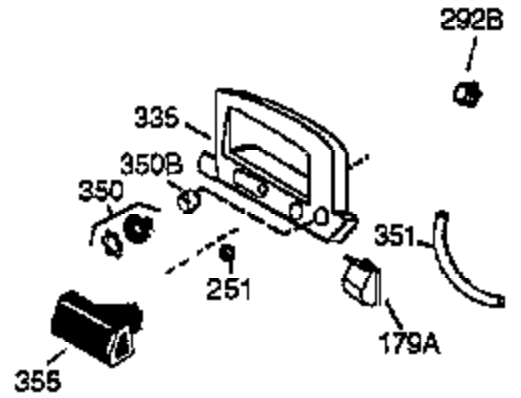

ILLUSTRATION SHOWS TYPICAL PARTS ONLY. ORDER BY PART NUMBER. PARTS NOT LISTED ARE SUPPLIED BY OEM.

Ref #	Part Number	Qty	Description
187	36035	1	* Carburetor Mounting Spacer
251	650928	2	Lock Nut 1/4-20
287	650926	2	Screw, 8-32 x 21/64"
350	36045	1	Primer
370	36261	1	Instruction Decal
390	590688	1	Rewind Starter