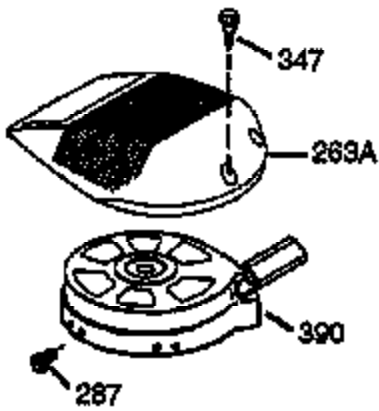

ILLUSTRATION SHOWS TYPICAL PARTS ONLY. ORDER BY PART NUMBER. PARTS NOT LISTED ARE SUPPLIED BY OEM.

Ref #	Part Number	Qty	Description
187	36035	1	* Carburetor Mounting Spacer
251	650928	2	Lock Nut 1/4-20
287	650926	2	Screw, 8-32 x 21/64"
350	36045	1	Primer
370	36261	1	Instruction Decal
390	590688	1	Rewind Starter