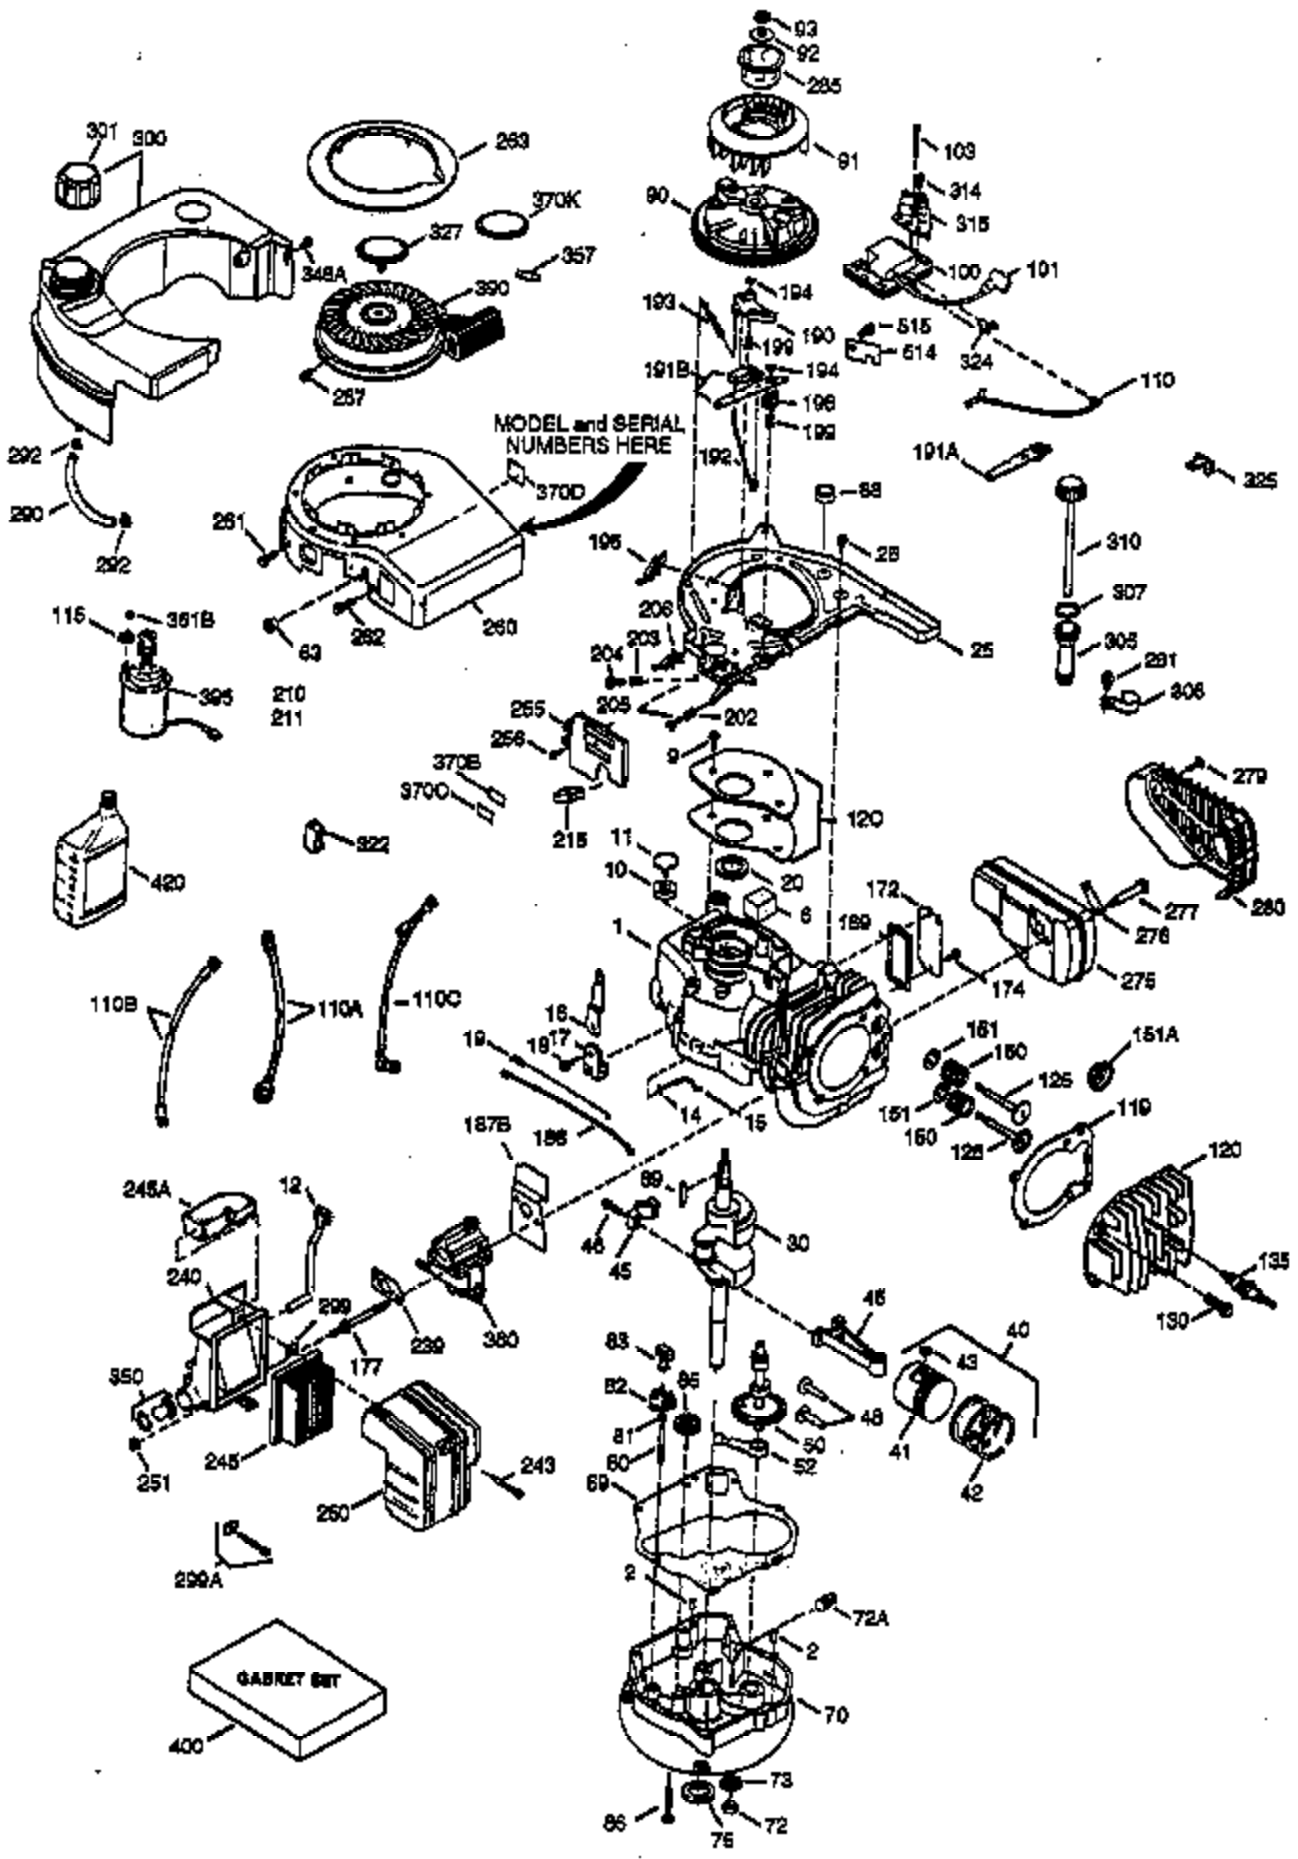

ILLUSTRATION SHOWS TYPICAL PARTS ONLY. ORDER BY PART NUMBER. PARTS NOT LISTED ARE SUPPLIED BY OEM.

Ref #	Part Number	Qty	Description
1	36125	1	Cylinder (Incl. 2, 10, & 20)
2	27652	2	Dowel Pin
6	36059	1	Breather Element
9	650836	3	Screw, 10-24 x 1/2"
10	36002	1	Breather Valve Body
11	36003	1	Check Valve
12	36001	1	Breather Tube
12C	36005A	1	* Breather Cover & Gasket
14	28277	1	Flat Washer
15	36006	1	Governor Rod (Machined)
16	36008	1	Governor Lever
17	31335	1	Governor Lever Clamp
18	650548	1	Screw, 8-32 x 5/16"
19	36103	1	Governor Spring
20	36010	1	Oil Seal
25	36091A	1	Blower Housing Baffle Ass'y.(Incl.195)
26	650802	3	Screw, 1/4-20 x 5/8"
30	36113	1	Crankshaft Ass'y.
40	36073	1	Piston,Pin, Ring Set (Std.)
40	36074	1	Piston,Pin, Ring Set (.010 OS)
40	36075	1	Piston,Pin, Ring Set (.020 OS)
41	36070	1	Piston & Pin Ass'y.(Std.) (Incl. 43)
41	36071	1	Piston & Pin Ass'y.(.010 OS)(Incl.43)
41	36072	1	Piston & Pin Ass'y.(.020 OS)(Incl.43)
42	36076	1	Ring Set (Std.)
42	36077	1	Ring Set (.010 OS)
42	36078	1	Ring Set (.020 OS)
43	20381	2	Piston Pin Retaining Ring
45	36023A	1	Connecting Rod Ass'y. (Incl. 46)
46	32610A	2	Connecting Rod Bolt
48	36030	2	Valve Lifter
50	36031	1	Camshaft (MCR)
52	29914	1	Oil Pump Ass'y.
69	36032	1	* Mounting Flange Gasket
70	36033A	1	Mounting Flange (Incl. 72 thru 85)
72	36083	1	Oil Drain Plug
75	36010	1	Oil Seal
80	30574A	1	Governor Shaft
81	30590A	1	Washer
82	30591	1	Governor Gear Ass'y. (Incl.81)
83	36057	1	Governor Spool
85	36034	1	Idle Gear
86	650924	7	Screw, 1/4-20 x 1-9/16"
89	611154	1	Flywheel Key
90	611155	1	Flywheel
91	611156	1	Flywheel Fan
92	650815	1	Belleville Washer
93	650816	1	Flywheel Nut
100	34443A	1	Solid State Ignition
101	610118	1	Spark Plug Cover
103	650814	2	Screw, Torx T-15, 10-24 x 1"
110	36230	1	Ground Wire
119	36119	1	* Cylinder Head Gasket
120	36120	1	Cylinder Head
125	36471	1	Exhaust Valve (Std.) (Incl. 151)
125	36472	1	Exhaust Valve (1/32" OS)
126	29314B	1	Intake Valve (Std.) (Incl. 151)
126	29315C	1	Intake Valve (1/32" OS)