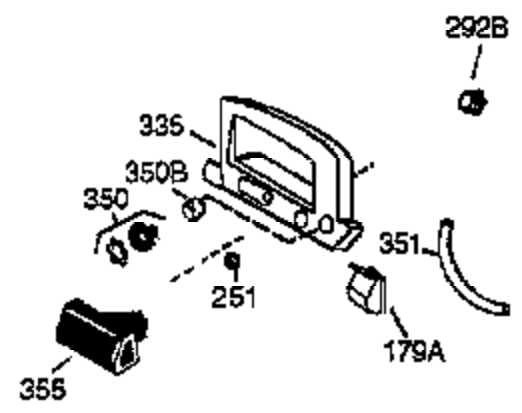

ILLUSTRATION SHOWS TYPICAL PARTS ONLY. ORDER BY PART NUMBER. PARTS NOT LISTED ARE SUPPLIED BY OEM.

Ref #	Part Number	Qty	Description
	7 36005A	1	* Breather Cover & Gasket
179A	36141	1	Retainer Clip
187	36035	1	* Carburetor Mounting Spacer
191	36012	1	Brake Control Lever
251	650928	2	Lock Nut 1/4-20
263A	36133	1	Starter Grill
287	650926	4	Screw, 8-32 x 21/64"
292B	36144	1	Fuel Line Clamp
350	632694	1	Primer Ass'y.
350B	632647	1	Primer Bulb Filter
351	36143	2	Primer Line
355	36136	1	Starter Handle
370A	36261	1	Instruction Decal
390	590702	1	Rewind Starter (NOTE: This engine could have been built with 590637 starter. Refer to the design of the air intake louvers for part identification. Individual starter parts do not interchange.)