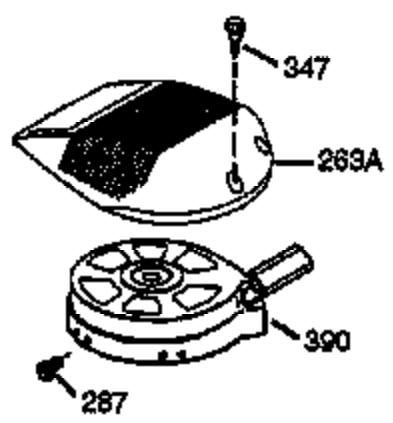

ILLUSTRATION SHOWS TYPICAL PARTS ONLY. ORDER BY PART NUMBER. PARTS NOT LISTED ARE SUPPLIED BY OEM.

Ref #	Part Number	Qty	Description
	7 36005A	1	* Breather Cover & Gasket
179A	36141	1	Retainer Clip
187	36035	1	* Carburetor Mounting Spacer
191	36012	1	Brake Control Lever
251	650928	2	Lock Nut 1/4-20
263A	36133	1	Starter Grill
287	650926	4	Screw, 8-32 x 21/64"
292B	36144	1	Fuel Line Clamp
350	632694	1	Primer Ass'y.
350B	632647	1	Primer Bulb Filter
351	36143	2	Primer Line
355	36136	1	Starter Handle
370A	36261	1	Instruction Decal
390	590702	1	Rewind Starter (NOTE: This engine could have been built with 590637 starter. Refer to the design of the air intake louvers for part identification. Individual starter parts do not interchange.)