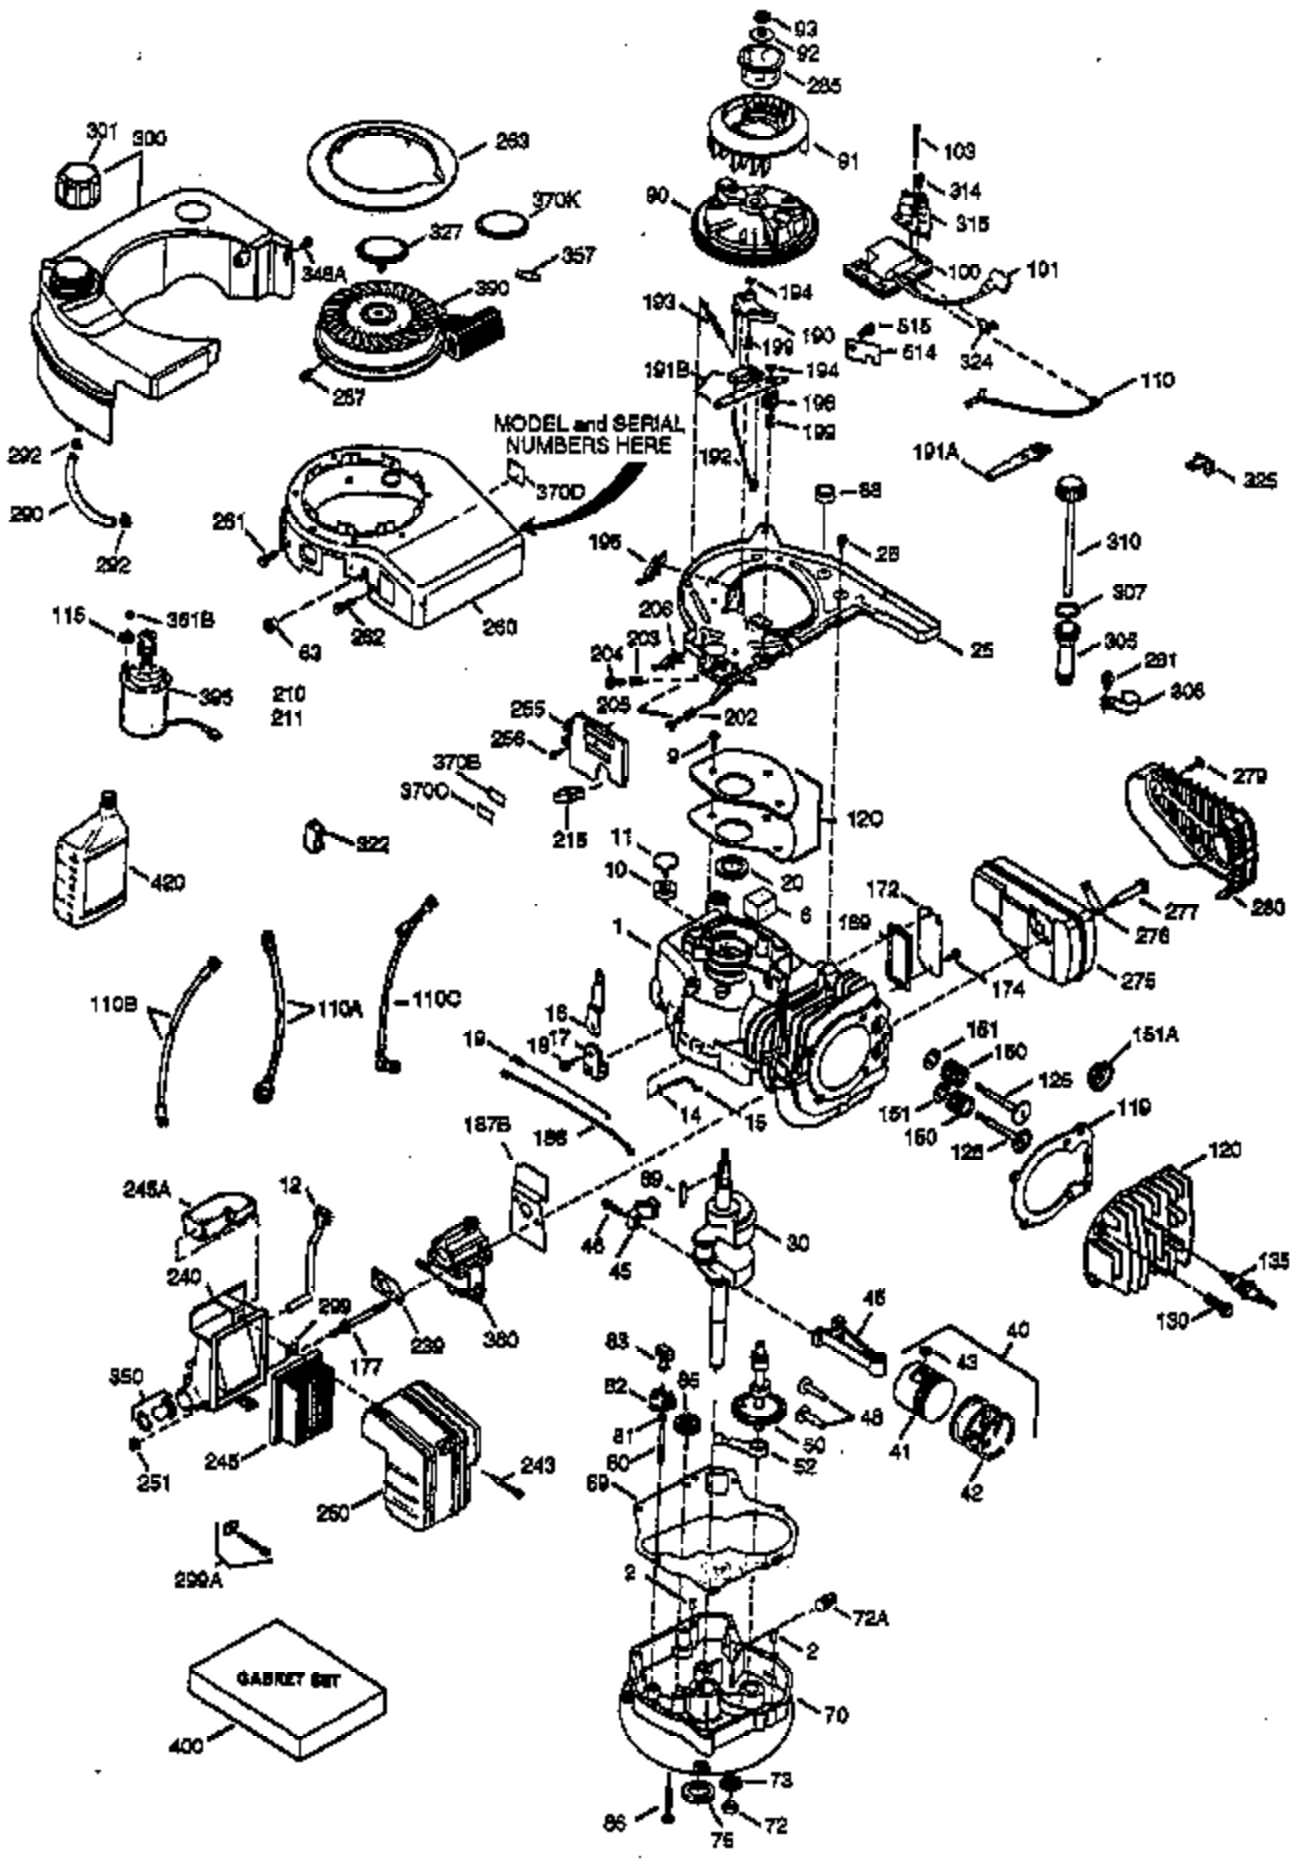

ILLUSTRATION SHOWS TYPICAL PARTS ONLY. ORDER BY PART NUMBER. PARTS NOT LISTED ARE SUPPLIED BY OEM.

Ref #	Part Number	Qty	Description
1	36125	1	Cylinder (Incl. 2,10,20 & 125)
2	27652	2	Dowel Pin
6	36059	1	Breather Element
7	36005A	1	* Breather Cover & Gasket
9	650836	3	Screw, 10-24 x 1/2"
10	36002	1	Breather Valve Body
11	36003	1	Check Valve
12	36001	1	Breather Tube
14	28277	1	Flat Washer
15	36006	1	Governor Rod (Machined)
16	36008	1	Governor Lever
17	31335	1	Governor Lever Clamp
18	650548	1	Screw, 8-32 x 5/16"
19	36103	1	Governor Spring
20	36010	1	Oil Seal
25	36132	1	B.H. Baffle(Incl.110,190-195,198,199, 202-205)
26	650802	3	Screw, 1/4-20 x 5/8"
30	36127	1	Crankshaft
40	36073	1	Piston,Pin,Ring Set (Std.)
40	36074	1	Piston,Pin,Ring Set (.010 OS)
40	36075	1	Piston,Pin,Ring Set (.020 OS)
41	36070	1	Piston & Pin Ass'y.(Std.) (Incl. 43)
41	36071	1	Piston & Pin Ass'y.(.010 OS)(Incl.43)
41	36072	1	Piston & Pin Ass'y.(.020 OS)(Incl.43)
42	36076	1	Ring Set (Std.)
42	36077	1	Ring Set (.010 OS)
42	36078	1	Ring Set (.020 OS)
43	20381	2	Piston Pin Retaining Ring
45	36023A	1	Connecting Rod Ass'y. (Incl. 46)
46	32610A	2	Connecting Rod Bolt
48	36030	2	Valve Lifter
50	36031	1	Camshaft (MCR)
52	29914	1	Oil Pump Ass'y.
69	36032A	1	* Mounting Flange Gasket
70	36033A	1	Mounting Flange (Incl. 72 thru 85)
72	36083	1	Oil Drain Plug
75	36010	1	Oil Seal
80	30574A	1	Governor Shaft
81	30590A	1	Washer
82	30591	1	Governor Gear Ass'y. (Incl.81)
83	36057	1	Governor Spool
85	36034	1	Idle Gear
86	650924	7	Screw, 1/4-20 x 1-9/16"
89	611154	1	Flywheel Key
90	611170	1	Flywheel
92	650815	1	Belleville Washer
93	650816	1	Flywheel Nut
100	34443A	1	Solid State Ignition
101	610118	1	Spark Plug Cover
103	650814	2	Screw, Torx T-15, 10-24 x 1"
110	36054	1	Ground Wire
119	36061	1	* Cylinder Head Gasket
120	36142	1	Cylinder Head
125	36471	1	Exhaust Valve (Std.) (Incl. 151)
125	36472	1	Exhaust Valve (1/32" OS)
126	29314B	1	Intake Valve (Std.) (Incl. 151)
126	29315C	1	Intake Valve (1/32" OS)
130	6021A	7	Screw, 5/16-18 x 1-1/2"