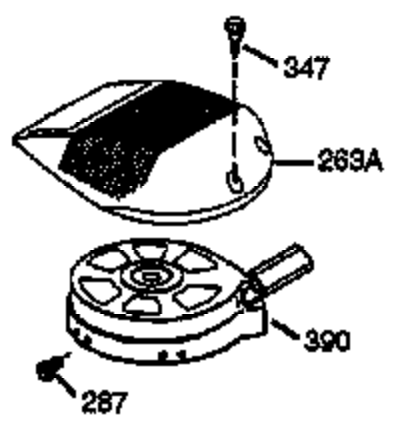

ILLUSTRATION SHOWS TYPICAL PARTS ONLY. ORDER BY PART NUMBER. PARTS NOT LISTED ARE SUPPLIED BY OEM.

Ref #	Part Number	Qty	Description
	7 36005A	1	* Breather Cover & Gasket
179A	36141	1	Retainer Clip
187	36035	1	* Carburetor Mounting Spacer
191	36012	1	Brake Control Lever
251	650928	2	Lock Nut 1/4-20
263A	36133	1	Starter Grill
287	650926	4	Screw, 8-32 x 21/64"
292B	36144	1	Fuel Line Clamp
	350 632694	1	Primer Ass'y.
350B	632647	1	Primer Bulb Filter
	351 36143	2	Primer Line
	355 36136	1	Starter Handle
370A	36261	1	Instruction Decal
	390 590702	1	Rewind Starter (NOTE: This engine could have been built with 590637 starter. Refer to the design of the air intake louvers for part identification. Individual starter parts do not interchange.)