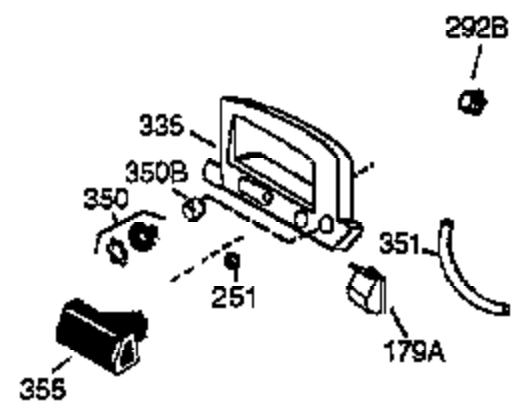

ILLUSTRATION SHOWS TYPICAL PARTS ONLY. ORDER BY PART NUMBER. PARTS NOT LISTED ARE SUPPLIED BY OEM.

Ref #	Part Number	Qty	Description
	7 36005A	1	* Breather Cover & Gasket
179A	36141	1	Retainer Clip
187	36035	1	* Carburetor Mounting Spacer
191	36012	1	Brake Control Lever
251	650928	2	Lock Nut 1/4-20
263A	36133	1	Starter Grill
287	650926	4	Screw, 8-32 x 21/64"
292B	36144	1	Fuel Line Clamp
	350 632694	1	Primer Ass'y.
350B	632647	1	Primer Bulb Filter
	351 36143	2	Primer Line
	355 36136	1	Starter Handle
370A	36261	1	Instruction Decal
	390 590702	1	Rewind Starter (NOTE: This engine could have been built with 590637 starter. Refer to the design of the air intake louvers for part identification. Individual starter parts do not interchange.)