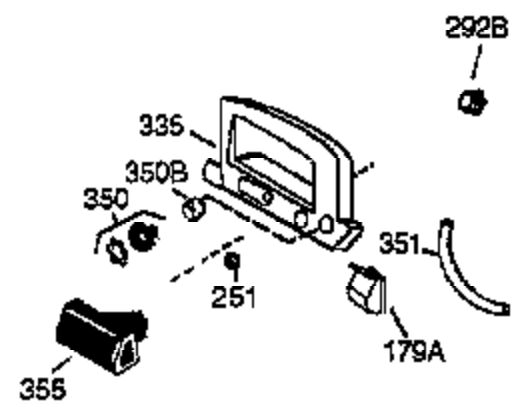

ILLUSTRATION SHOWS TYPICAL PARTS ONLY. ORDER BY PART NUMBER. PARTS NOT LISTED ARE SUPPLIED BY OEM.

Ref #	Part Number	Qty	Description
7	36005A	1	* Breather Cover & Gasket
187	36035	1	* Carburetor Mounting Spacer
191	36012	1	Brake Control Lever
251	650928	2	Lock Nut 1/4-20
287	650926	2	Screw, 8-32 x 21/64"
350	36045	1	Primer
370	36261	1	Lubrication Decal
390	590694	1	Rewind Starter (NOTE: This engine could have been built with 590686 starter. Refer to the design of the air intake louvers for part identification. Individual starter parts do not interchange.)