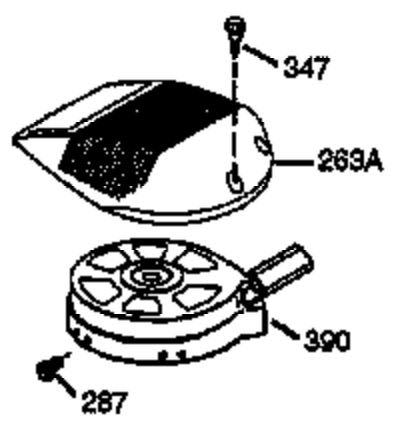

ILLUSTRATION SHOWS TYPICAL PARTS ONLY. ORDER BY PART NUMBER. PARTS NOT LISTED ARE SUPPLIED BY OEM.

Ref #	Part Number	Qty	Description
7	36005A	1	* Breather Cover & Gasket
187	36035	1	* Carburetor Mounting Spacer
191	36012	1	Brake Control Lever
251	650928	2	Lock Nut 1/4-20
287	650926	2	Screw, 8-32 x 21/64"
350	36045	1	Primer
370	36261	1	Lubrication Decal
390	590694	1	Rewind Starter (NOTE: This engine could have been built with 590686 starter. Refer to the design of the air intake louvers for part identification. Individual starter parts do not interchange.)