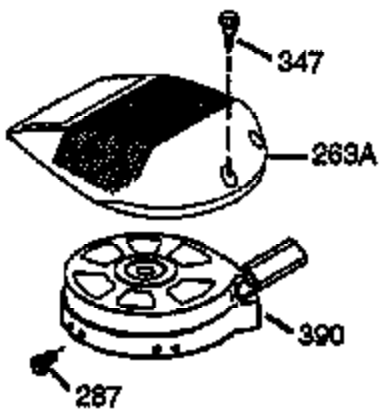

ILLUSTRATION SHOWS TYPICAL PARTS ONLY. ORDER BY PART NUMBER. PARTS NOT LISTED ARE SUPPLIED BY OEM.

Ref #	Part Number	Qty	Description
7	36005A	1	* Breather Cover & Gasket
187	36035	1	* Carburetor Mounting Spacer
251	650928	2	Lock Nut 1/4-20
287	650926	2	Screw, 8-32 x 21/64"
350	36045	1	Primer
370	36261	1	Instruction Decal
390	590688	1	Rewind Starter (NOTE: This engine could have been built with 590732 starter. Refer to the design of the air intake louvers for part identification. Individual starter parts do not interchange.)