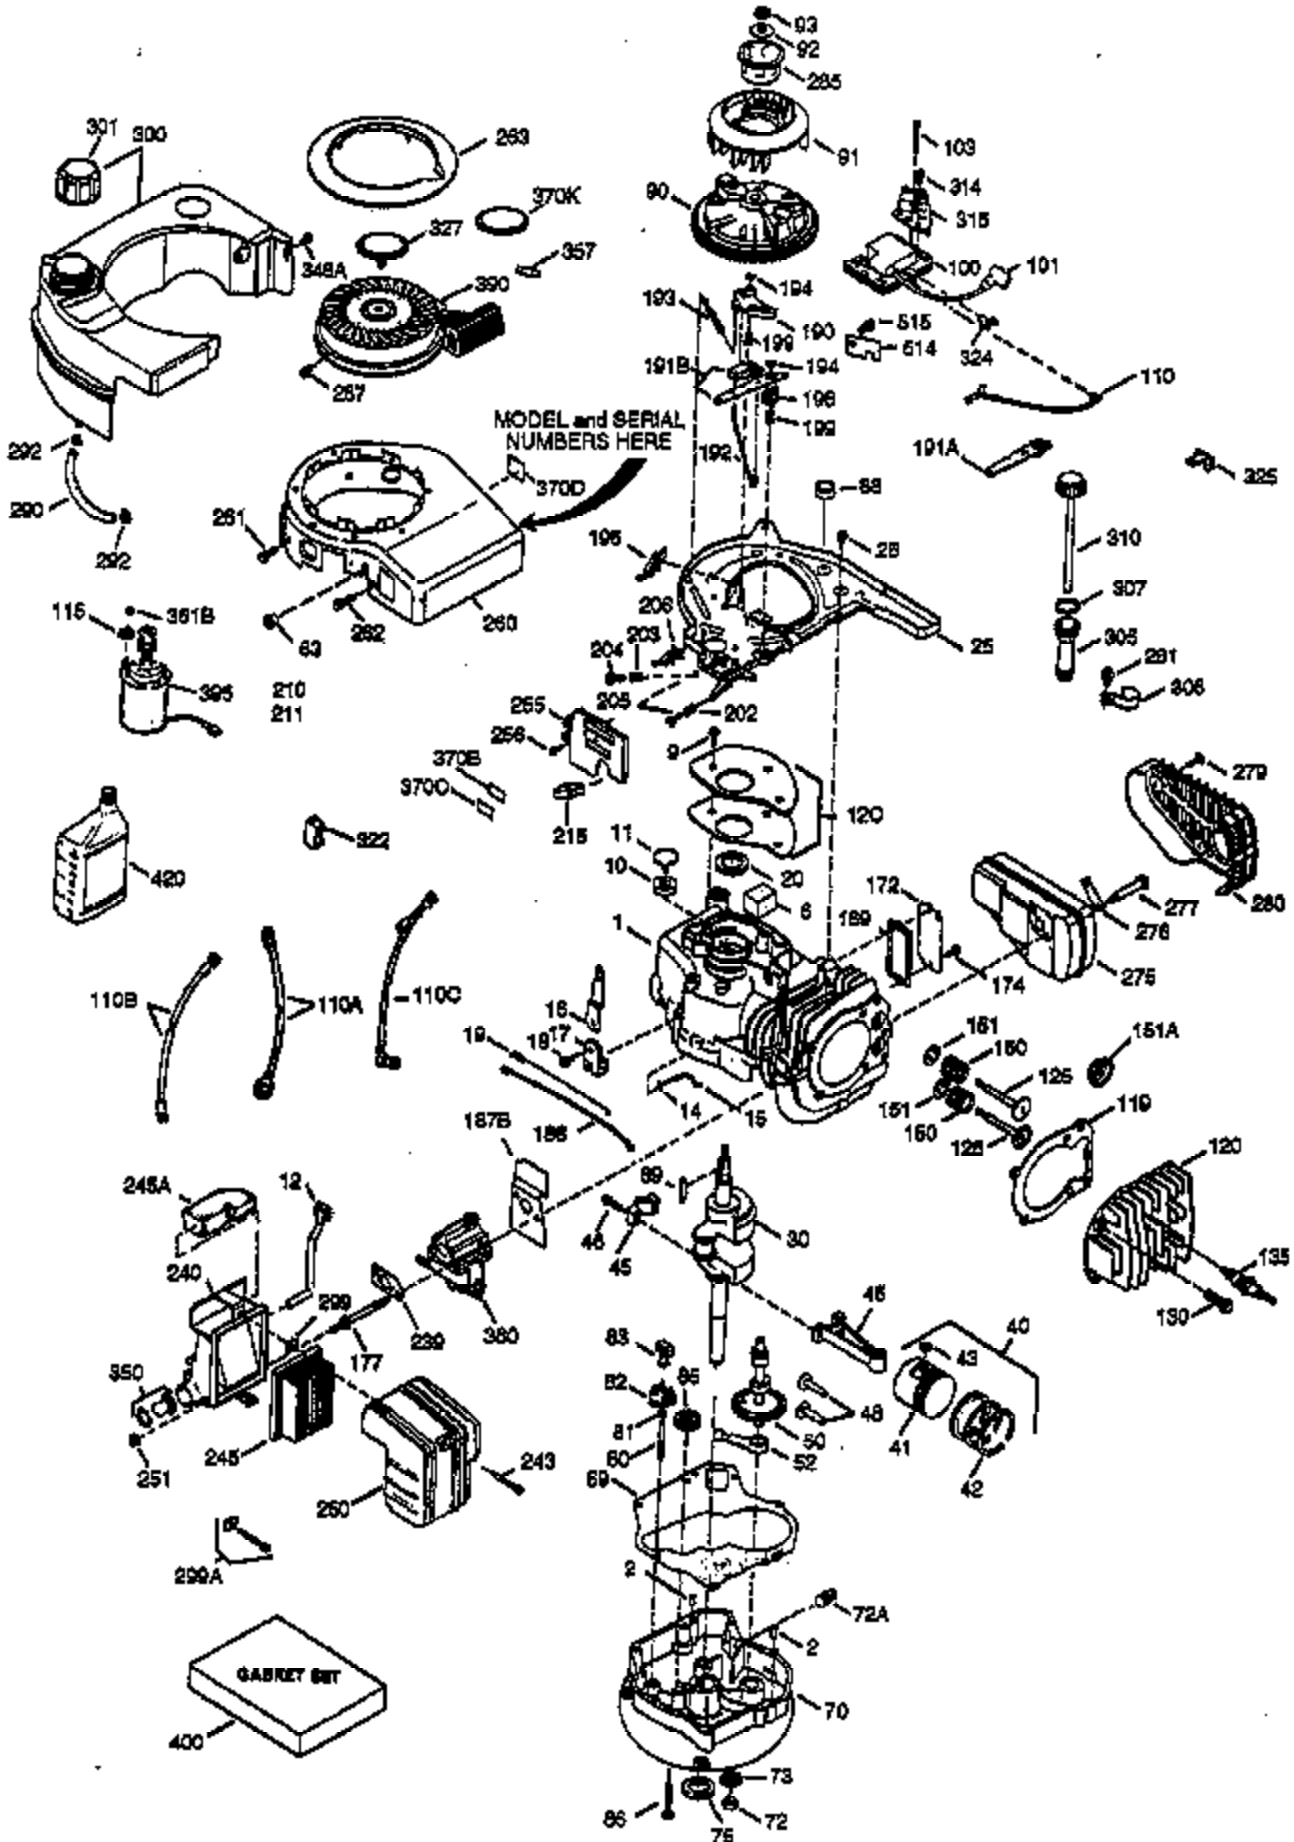

ILLUSTRATION SHOWS TYPICAL PARTS ONLY. ORDER BY PART NUMBER. PARTS NOT LISTED ARE SUPPLIED BY OEM.

Ref #	Part Number	Qty	Description
1	36118	1	Cylinder (Incl. 2,10,20 & 125)
2	27652	2	Dowel Pin
6	36059	1	Breather Element
7	36005A	1	* Breather Cover & Gasket
9	590568	3	Screw, 10-24 x 3/4"
10	36002	1	Breather Valve Body
11	36003	1	Check Valve
12	36001	1	Breather Tube
14	28277	1	Flat Washer
15	36006	1	Governor Rod (Machined)
16	36008	1	Governor Lever
17	31335	1	Governor Lever Clamp
18	650548	1	Screw, 8-32 x 5/16"
19	36103	1	Governor Spring
20	36010	1	Oil Seal
25	36081	1	Blower Housing Baffle Ass'y.(Incl.195)
26	650802	3	Screw, 1/4-20 x 5/8"
30	36109	1	Crankshaft
40	36073	1	Piston,Pin,Ring Set (Std.)
40	36074	1	Piston,Pin,Ring Set (.010 OS)
40	36075	1	Piston,Pin,Ring Set (.020 OS)
41	36070	1	Piston & Pin Ass'y.(Std.) (Incl. 43)
41	36071	1	Piston & Pin Ass'y.(.010 OS)(Incl.43)
41	36072	1	Piston & Pin Ass'y.(.020 OS)(Incl.43)
42	36076	1	Ring Set (Std.)
42	36077	1	Ring Set (.010 OS)
42	36078	1	Ring Set (.020 OS)
43	20381	2	Piston Pin Retaining Ring
45	36023A	1	Connecting Rod Ass'y. (Incl. 46)
46	32610A	2	Connecting Rod Bolt
48	36030	2	Valve Lifter
50	36031	1	Camshaft (MCR)
52	29914	1	Oil Pump Ass'y.
69	36032A	1	* Mounting Flange Gasket
70	36033A	1	Mounting Flange (Incl. 72 thru 85)
72	36083	1	Oil Drain Plug
75	36010	1	Oil Seal
80	30574A	1	Governor Shaft
81	30590A	1	Washer
82	30591	1	Governor Gear Ass'y. (Incl.81)
83	36057	1	Governor Spool
85	36034	1	Idler Gear
86	650924	7	Screw, 1/4-20 x 1-9/16"
89	611154	1	Flywheel Key
90	611155	1	Flywheel
91	611156	1	Flywheel Fan
92	650815	1	Belleville Washer
93	650816	1	Flywheel Nut
100	34443A	1	Solid State Ignition
101	610118	1	Spark Plug Cover
103	650814	2	Screw, Torx T-15, 10-24 x 1"
110	36054	1	Ground Wire
119	36119	1	* Cylinder Head Gasket
120	36120	1	Cylinder Head
125	36471	1	Exhaust Valve (Std.) (Incl. 151)
125	36472	1	Exhaust Valve (1/32" OS)
126	29314B	1	Intake Valve (Std.) (Incl. 151)
126	29315C	1	Intake Valve (1/32" OS)