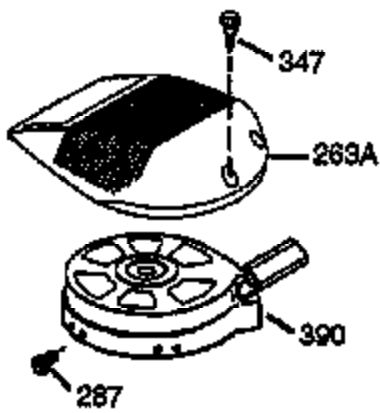

Ref #	Part Number	Qty	Description
400	36062B	1	* Gasket Set (Incl. items marked PK i n notes). Incl. part #'s 27234A (1), 36005A (1), 36032A (1), 36035 (1), 36048 (1), 36061 (1)
420	730225	1	4 Cycle Oil, SAE 30 (Quart)

ILLUSTRATION SHOWS TYPICAL PARTS ONLY. ORDER BY PART NUMBER. PARTS NOT LISTED ARE SUPPLIED BY OEM.