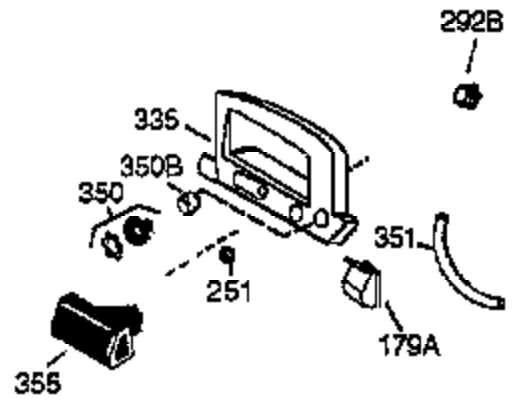

Ref #	Part Number	Qty	Description
400	36062B	1	* Gasket Set (Incl. items marked PK i n notes). Incl. part #'s 27234A (1), 36005A (1), 36032A (1), 36035 (1), 36048 (1), 36061 (1)
420	730225	1	4 Cycle Oil, SAE 30 (Quart)

ILLUSTRATION SHOWS TYPICAL PARTS ONLY. ORDER BY PART NUMBER. PARTS NOT LISTED ARE SUPPLIED BY OEM.