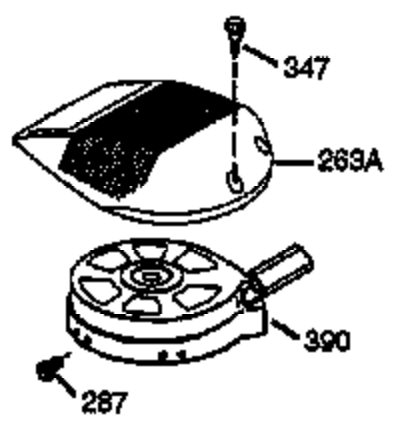

ILLUSTRATION SHOWS TYPICAL PARTS ONLY. ORDER BY PART NUMBER. PARTS NOT LISTED ARE SUPPLIED BY OEM.

Ref #	Part Number	Qty	Description
	7 36005A	1	* Breather Cover & Gasket
179A	36141	1	Retainer Clip
184	36035	1	* Carburetor Mounting Spacer
191	36012	1	Brake Control Lever
251	650928	2	Lock Nut 1/4-20
263A	36133	1	Starter Grill
287	650926	2	Screw, 8-32 x 21/64"
292B	36144	1	Fuel Line Clamp
350B	632647	1	Primer Bulb Filter
350	632694	1	Primer Ass'y.
351	36143	2	Primer Line
370A	36261	1	Lubrication Decal
390	590702	1	Rewind Starter (NOTE: This engine could have been built with 590637 starter. Refer to the design of the air intake louvers for part identification. Individual starter parts do not interchange.)