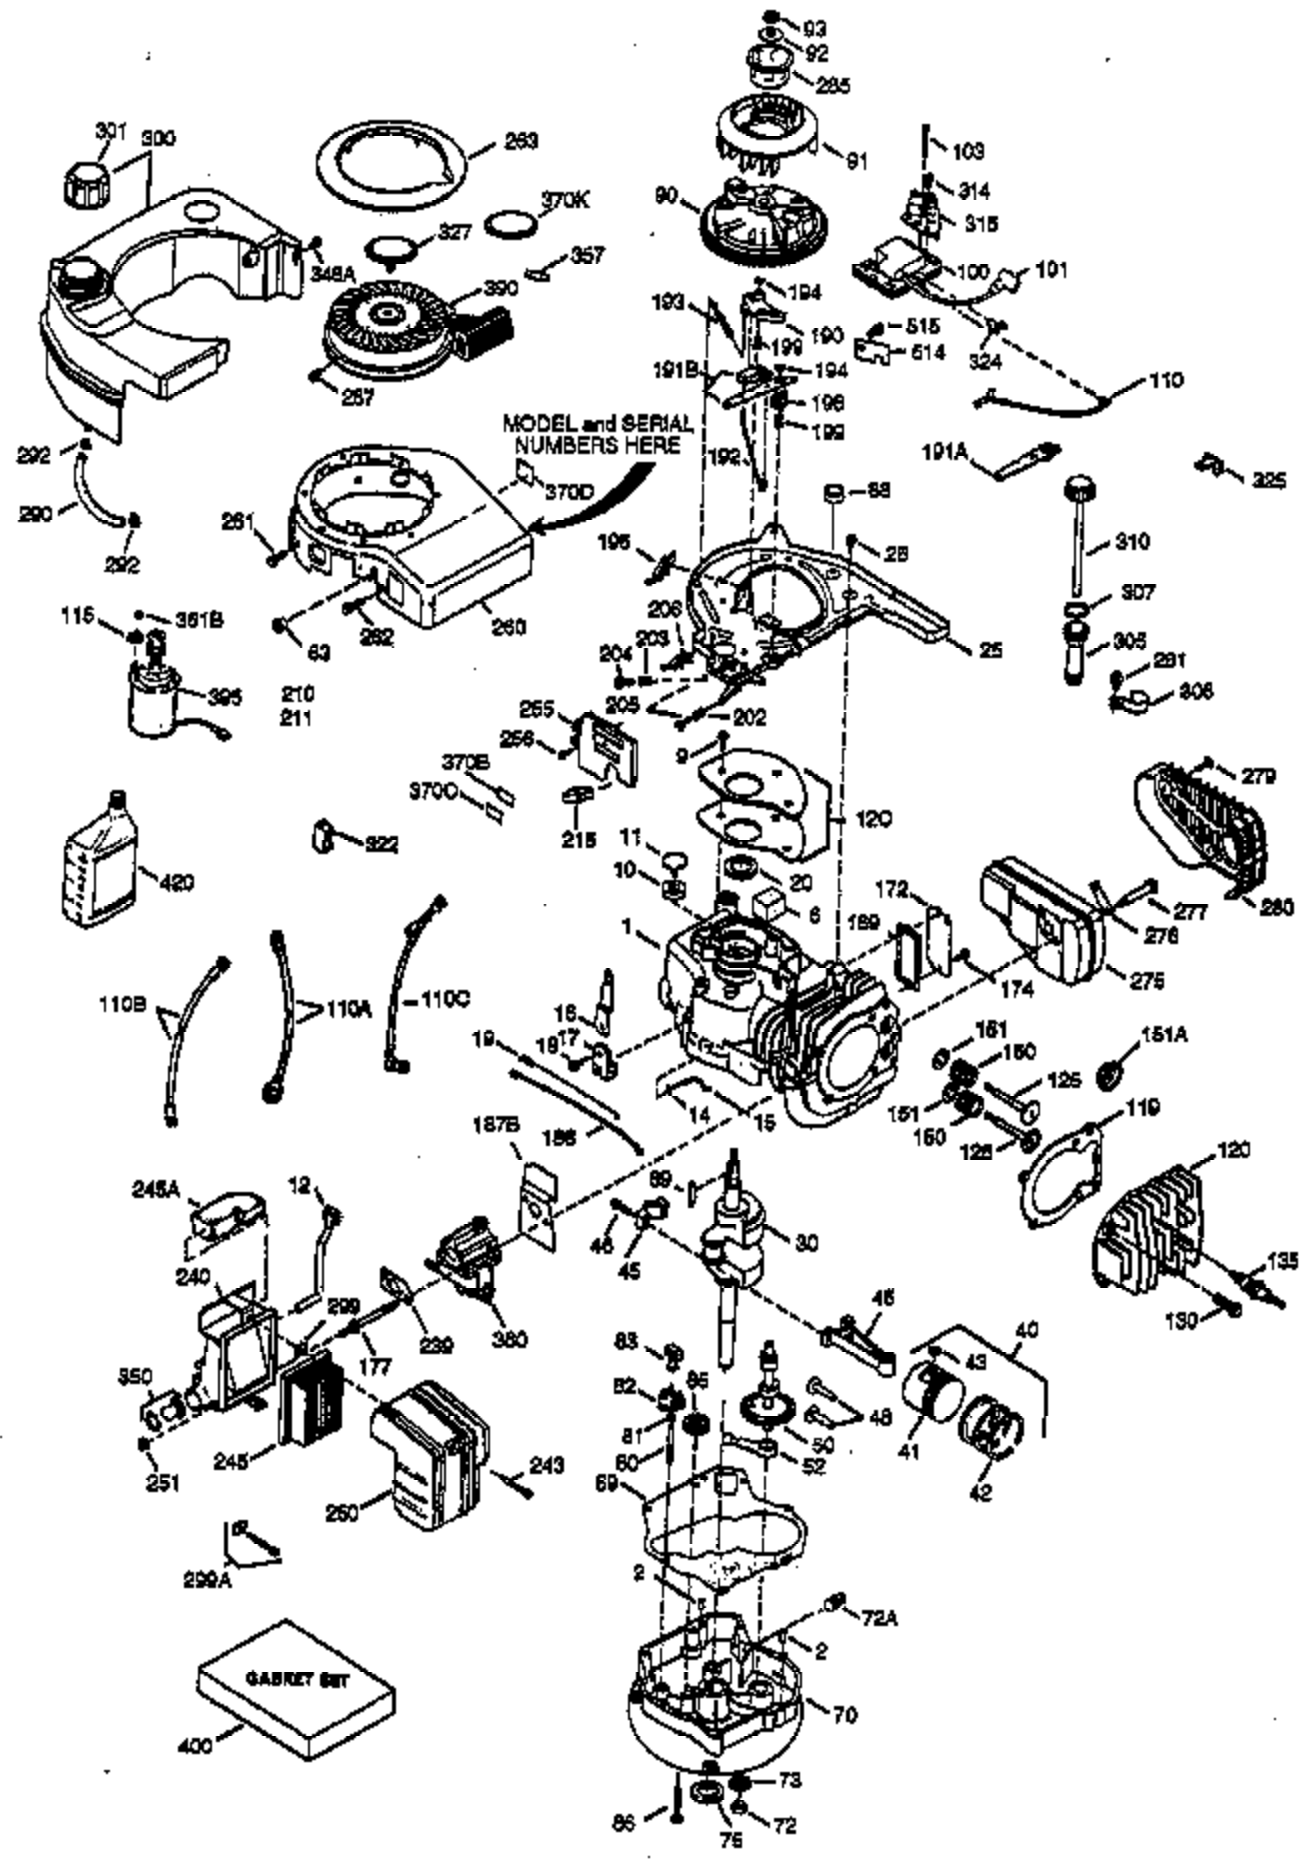

ILLUSTRATION SHOWS TYPICAL PARTS ONLY. ORDER BY PART NUMBER. PARTS NOT LISTED ARE SUPPLIED BY OEM.

Ref #	Part Number	Qty	Description
1	36125	1	Cylinder (Incl. 2,10,20 & 125)
2	27652	2	Dowel Pin
6	36059	1	Breather Element
7	36005A	1	* Breather Cover & Gasket
9	590568	3	Screw, 10-24 x 3/4"
10	36002	1	Breather Valve Body
11	36003	1	Check Valve
12	36001	1	Breather Tube
14	28277	1	Flat Washer
15	36006	1	Governor Rod (Machined)
16	36008	1	Governor Lever
17	31335	1	Governor Lever Clamp
18	650548	1	Screw, 8-32 x 5/16"
19	36082	1	Governor Spring
20	36010	1	Oil Seal
25	36132	1	Blower Housing Baffle Ass'y.(Incl.195)
26	650802	3	Screw, 1/4-20 x 5/8"
30	36166	1	Crankshaft
40	36073	1	Piston,Pin,Ring Set (Std.)
40	36074	1	Piston,Pin,Ring Set (.010 OS)
40	36075	1	Piston,Pin,Ring Set (.020 OS)
41	36070	1	Piston & Pin Ass'y.(Std.) (Incl. 43)
41	36071	1	Piston & Pin Ass'y.(.010 OS)(Incl.43)
41	36072	1	Piston & Pin Ass'y.(.020 OS)(Incl.43)
42	36076	1	Ring Set (Std.)
42	36077	1	Ring Set (.010 OS)
42	36078	1	Ring Set (.020 OS)
43	20381	2	Piston Pin Retaining Ring
45	36023A	1	Connecting Rod Ass'y. (Incl. 46)
46	32610A	2	Connecting Rod Bolt
48	36030	2	Valve Lifter
50	36031	1	Camshaft (MCR)
52	29914	1	Oil Pump Ass'y.
69	36032A	1	* Mounting Flange Gasket
70	36033A	1	Mounting Flange (Incl. 72 thru 85)
72	36083	1	Oil Drain Plug
75	36010	1	Oil Seal
80	30574A	1	Governor Shaft
81	30590A	1	Washer
82	30591	1	Governor Gear Ass'y. (Incl.81)
83	36057	1	Governor Spool
85	36034	1	Idle Gear
86	650924	7	Screw, 1/4-20 x 1-9/16"
89	611154	1	Flywheel Key
90	611155	1	Flywheel
91	611156	1	Flywheel Fan
92	650815	1	Belleville Washer
93	650816	1	Flywheel Nut
100	34443A	1	Solid State Ignition
101	610118	1	Spark Plug Cover
103	650814	2	Screw, Torx T-15, 10-24 x 1"
110	36054	1	Ground Wire
119	36061	1	* Cylinder Head Gasket
120	36120	1	Cylinder Head
125	36471	1	Exhaust Valve (Std.) (Incl. 151)
125	36472	1	Exhaust Valve (1/32" OS)
126	29314B	1	Intake Valve (Std.) (Incl. 151)
126	29315C	1	Intake Valve (1/32" OS)