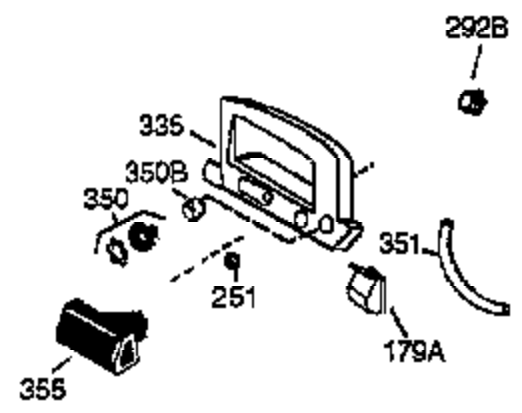

ILLUSTRATION SHOWS TYPICAL PARTS ONLY. ORDER BY PART NUMBER. PARTS NOT LISTED ARE SUPPLIED BY OEM.

Ref #	Part Number	Qty	Description
	7 36005A	1	* Breather Cover & Gasket
179A	36141	1	Retainer Clip
184	36035	1	* Carburetor Mounting Spacer
191	36012	1	Brake Control Lever
251	650928	2	Lock Nut 1/4-20
263A	36133	1	Starter Grill
287	650926	2	Screw, 8-32 x 21/64"
292B	36144	1	Fuel Line Clamp
350B	632647	1	Primer Bulb Filter
350	632694	1	Primer Ass'y.
351	36143	2	Primer Line
370A	36261	1	Lubrication Decal
390	590702	1	Rewind Starter (NOTE: This engine could have been built with 590637 starter. Refer to the design of the air intake louvers for part identification. Individual starter parts do not interchange.)