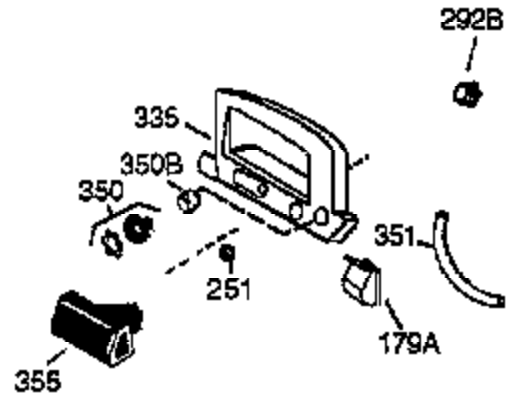

ILLUSTRATION SHOWS TYPICAL PARTS ONLY. ORDER BY PART NUMBER. PARTS NOT LISTED ARE SUPPLIED BY OEM.

Ref #	Part Number	Qty	Description
184	36035	1	* Carburetor Mounting Spacer
251	650928	2	Lock Nut 1/4-20
263A	36426	1	Starter Grill
287	650926	2	Screw, 8-32 x 21/64"
347	650898A	1	Screw, 10-32 x 27/32"
350	36045	1	Primer
370A	36261	1	Lubrication Decal
390	590702	1	Rewind Starter (NOTE: This engine could have been built with 590637 starter. Refer to the design of the air intake louvers for part identification. Individual starter parts do not interchange.)