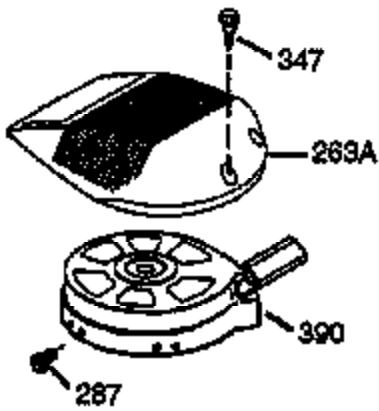

ILLUSTRATION SHOWS TYPICAL PARTS ONLY. ORDER BY PART NUMBER. PARTS NOT LISTED ARE SUPPLIED BY OEM.

Ref #	Part Number	Qty	Description
184	36035	1	* Carburetor Mounting Spacer
251	650928	2	Lock Nut 1/4-20
263A	36426	1	Starter Grill
287	650926	2	Screw, 8-32 x 21/64"
347	650898A	1	Screw, 10-32 x 27/32"
350	36045	1	Primer
370A	36261	1	Lubrication Decal
390	590702	1	Rewind Starter (NOTE: This engine could have been built with 590637 starter. Refer to the design of the air intake louvers for part identification. Individual starter parts do not interchange.)