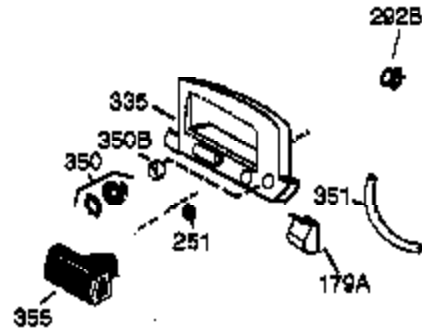

Ref #	Part Number	Qty	Description
187B	36035	1	* Carburetor Gasket/Air Baffle
240	36044A	1	Air Cleaner Body (Incl.239,299 & 350)
245	36046	1	Air Cleaner Filter
250	36047	1	Air Cleaner Cover
251	650928	2	Lock Nut 1/4-20
287	650926	2	Screw, 8-32 x 21/64"
350	36045	1	Primer
390	590694	1	Rewind Starter (NOTE: This engine could have been built with 590737 starter. Refer to the design of the rope pulley strength ribs for part identification. Individual starter parts do not interchange. Refer to service bulletin 116).