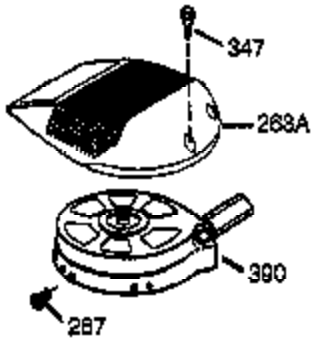

Ref #	Part Number	Qty	Description
187B	36035	1	* Carburetor Gasket/Air Baffle
240	36044A	1	Air Cleaner Body (Incl.239,299 & 350)
245	36046	1	Air Cleaner Filter
250	36047	1	Air Cleaner Cover
251	650928	2	Lock Nut 1/4-20
287	650926	2	Screw, 8-32 x 21/64"
350	36045	1	Primer
390	590694	1	Rewind Starter (NOTE: This engine could have been built with 590737 starter. Refer to the design of the rope pulley strength ribs for part identification. Individual starter parts do not interchange. Refer to service bulletin 116).