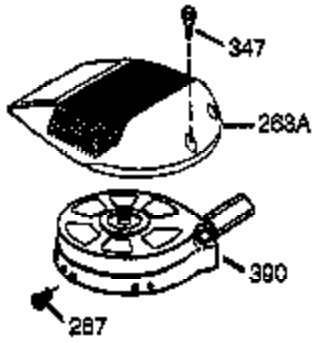

Ref #	Part Number	Qty	Description
152	37075	1	"O"-Ring
187B	36035	1	* Carburetor Gasket/Air Baffle
240	36044B	1	Air Cleaner Body (Incl.239,299 & 350)
245	36046	1	Air Cleaner Filter
250	36047	1	Air Cleaner Cover
251	650928	2	Lock Nut 1/4-20
287	650926	2	Screw, 8-32 x 21/64"
350	36045	1	Primer
390	590694	1	Rewind Starter (NOTE: This engine could have been built with 590737 starter.