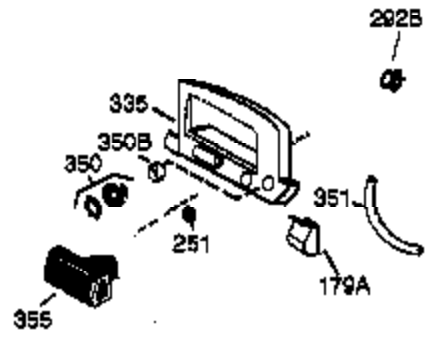

Ref #	Part Number	Qty	Description
152	37075	1	"O"-Ring
187B	36035	1	* Carburetor Gasket/Air Baffle
240	36044B	1	Air Cleaner Body (Incl.239,299 & 350)
245	36046	1	Air Cleaner Filter
250	36047	1	Air Cleaner Cover
251	650928	2	Lock Nut 1/4-20
287	650926	2	Screw, 8-32 x 21/64"
350	36045	1	Primer
390	590694	1	Rewind Starter (NOTE: This engine could have been built with 590737 starter.