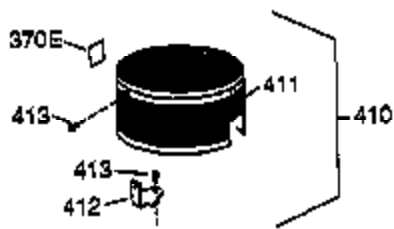

Ref #	Part Number	Qty	Description
152	37075	1	"O"-Ring
240	36044B	1	Air Cleaner Body (Incl.239,299 & 350)
245	36046	1	Air Cleaner Filter
250	36047	1	Air Cleaner Cover
251	650928	2	Lock Nut 1/4-20
287	650926	2	Screw, 8-32 x 21/64"
350	36045	1	Primer
390	590694	1	Rewind Starter (NOTE: This engine could have been built with 590737 starter).