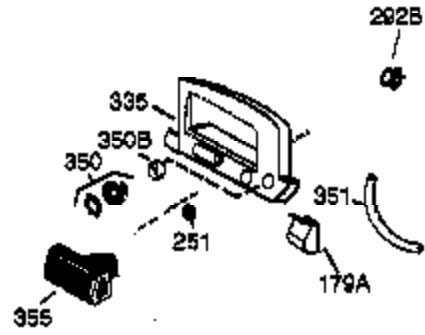

Ref #	Part Number	Qty	Description
152	37075	1	"O"-Ring
240	36044B	1	Air Cleaner Body (Incl.239,299 & 350)
245	36046	1	Air Cleaner Filter
250	36047	1	Air Cleaner Cover
251	650928	2	Lock Nut 1/4-20
287	650926	2	Screw, 8-32 x 21/64"
350	36045	1	Primer
390	590694	1	Rewind Starter (NOTE: This engine could have been built with 590737 starter).