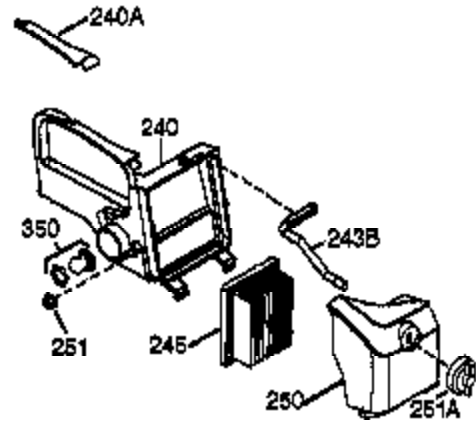

Ref #	Part Number	Qty	Description
187B	36035	1	* Carburetor Gasket/Air Baffle
240	36044A	1	Air Cleaner Body (Incl.239,299 & 350)
245	36046	1	Air Cleaner Filter
250	36047	1	Air Cleaner Cover
251	650928	2	Lock Nut 1/4-20
287	650926	2	Screw, 8-32 x 21/64"
350	36045	1	Primer
359	36851	1	Starter Guard
390	590694	1	Rewind Starter (NOTE: This engine could have been built with 590737 starter. Refer to the design of the rope pulley strength ribs for part identification. Individual starter parts do not interchange. Refer to service bulletin 116).