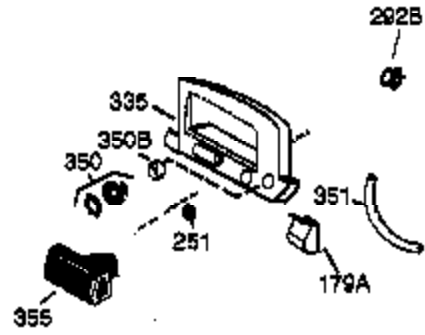

Ref #	Part Number	Qty	Description
187B	36035	1	* Carburetor Gasket/Air Baffle
240	36044A	1	Air Cleaner Body (Incl.239,299 & 350)
245	36046	1	Air Cleaner Filter
250	36047	1	Air Cleaner Cover
251	650928	2	Lock Nut 1/4-20
287	650926	2	Screw, 8-32 x 21/64"
350	36045	1	Primer
359	36851	1	Starter Guard
390	590694	1	Rewind Starter (NOTE: This engine could have been built with 590737 starter. Refer to the design of the rope pulley strength ribs for part identification. Individual starter parts do not interchange. Refer to service bulletin 116).