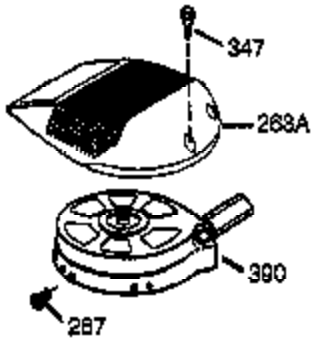

Ref #	Part Number	Qty	Description
187B	36035	1	* Carburetor Gasket/Air Baffle
240	36044A	1	Air Cleaner Body (Incl.239,299 & 350)
245	36046	1	Air Cleaner Filter
250	36047	1	Air Cleaner Cover
251	650928	2	Lock Nut 1/4-20
287	650926	2	Screw, 8-32 x 21/64"
350	36045	1	Primer
359	36851	1	Starter Guard
390	590694	1	Rewind Starter (NOTE: This engine could have been built with 590737 starter. Refer to the design of the rope pulley strength ribs for part identification. Individual starter parts do not interchange. Refer to service bulletin 116).