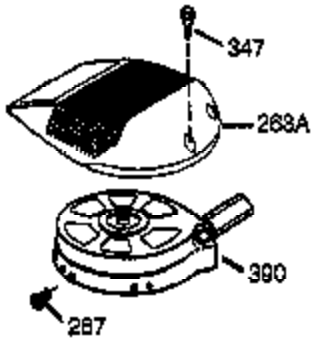

Ref #	Part Number	Qty	Description
400	36062B	1	* Gasket Set (Incl. items marked PK i n notes). Incl. part #'s 27234A (1), 36005A (1), 36032A (1), 36035 (1), 36048 (1), 36061 (1)
416	36085	1	Spark Arrestor Kit (Incl. 417)(Option al)
417	650760	1	Screw, 8-32 x 3/8" (Optional)
420	730225	1	4 Cycle Oil, SAE 30 (Quart)