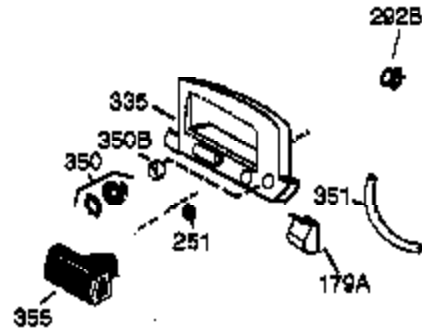

Ref #	Part Number	Qty	Description
400	36062B	1	* Gasket Set (Incl. items marked PK i n notes). Incl. part #'s 27234A (1), 36005A (1), 36032A (1), 36035 (1), 36048 (1), 36061 (1)
416	36085	1	Spark Arrestor Kit (Incl. 417)(Option al)
417	650760	1	Screw, 8-32 x 3/8" (Optional)
420	730225	1	4 Cycle Oil, SAE 30 (Quart)