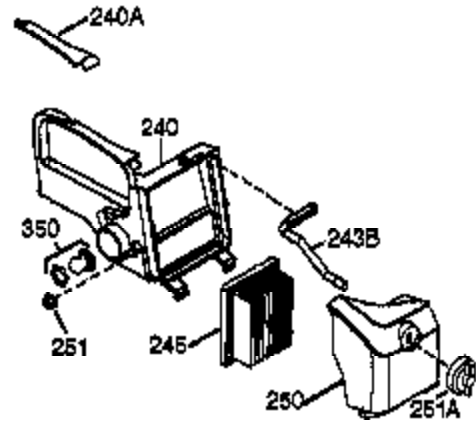

Ref #	Part Number	Qty	Description
152	37075	1	"O"-Ring
187B	36035	1	* Carburetor Gasket/Air Baffle
240	36044B	1	Air Cleaner Body (Incl.239,299 & 350)
245	36046	1	Air Cleaner Filter
250	36154	1	Air Cleaner Cover
251	650928	2	Lock Nut 1/4-20
263A	36156A	1	Starter Grill
287	650926	2	Screw, 8-32 x 21/64"
347	650898A	1	Screw, 10-32 x 27/32"
350	36045	1	Primer
390	590702	1	Rewind Starter (NOTE: This engine could have been built with 590739 starter.
900	0		Replacement Engine NONE
900	0	1	Replacement S/B 750804, order from 71 -999