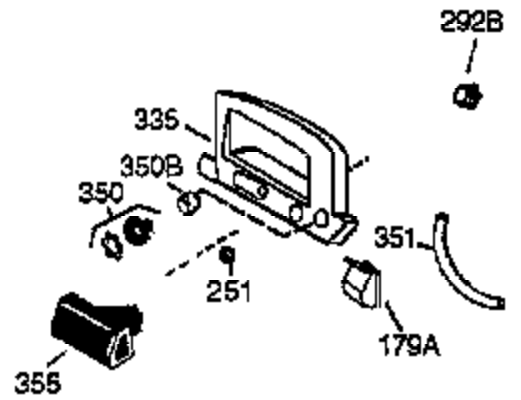

ILLUSTRATION SHOWS TYPICAL PARTS ONLY. ORDER BY PART NUMBER. PARTS NOT LISTED ARE SUPPLIED BY OEM.

Ref #	Part Number	Qty	Description
110D	36099	1	Ground Wire
187	36035	1	* Carburetor Mounting Spacer
251	650928	2	Lock Nut 1/4-20
263A	36149	1	Starter Grill
287	650926	2	Screw, 8-32 x 21/64"
347	650932	3	Screw, 10-32 x 49/64"
350	36045	1	Primer
370A	36261	1	Lubrication Decal
390	590702	1	Rewind Starter (NOTE: This engine could have been built with 590637 starter. Refer to the design of the air intake louvers for part identification. Individual starter parts do not interchange.)