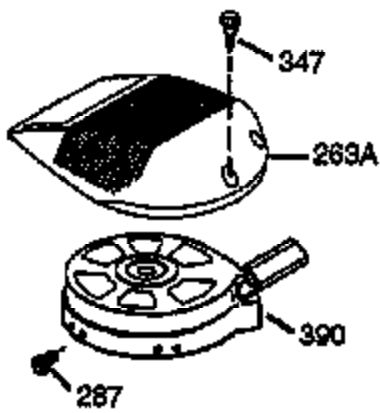

ILLUSTRATION SHOWS TYPICAL PARTS ONLY. ORDER BY PART NUMBER. PARTS NOT LISTED ARE SUPPLIED BY OEM.

Ref #	Part Number	Qty	Description
110D	36099	1	Ground Wire
187	36035	1	* Carburetor Mounting Spacer
251	650928	2	Lock Nut 1/4-20
263A	36149	1	Starter Grill
287	650926	2	Screw, 8-32 x 21/64"
347	650932	3	Screw, 10-32 x 49/64"
350	36045	1	Primer
370A	36261	1	Lubrication Decal
390	590702	1	Rewind Starter (NOTE: This engine could have been built with 590637 starter. Refer to the design of the air intake louvers for part identification. Individual starter parts do not interchange.)