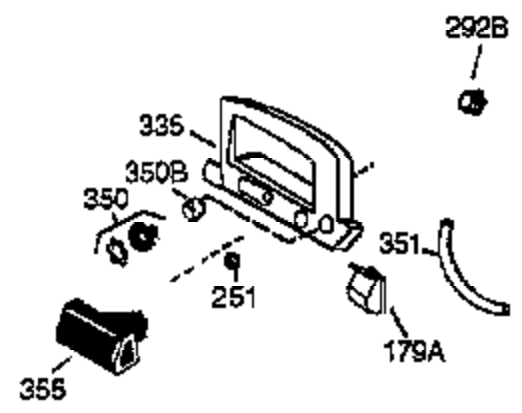

ILLUSTRATION SHOWS TYPICAL PARTS ONLY. ORDER BY PART NUMBER. PARTS NOT LISTED ARE SUPPLIED BY OEM.

Ref #	Part Number	Qty	Description
187	36035	1	* Carburetor Mounting Spacer
251	650928	2	Lock Nut 1/4-20
263A	36149	1	Starter Grill
287	650926	2	Screw, 8-32 x 21/64"
347	650932	3	Screw, 10-32 x 49/64"
350	36045	1	Primer
370A	36261	1	Lubrication Decal
390	590702	1	Rewind Starter (NOTE: This engine could have been built with 590637 starter. Refer to the design of the air intake louvers for part identification. Individual starter parts do not interchange.)