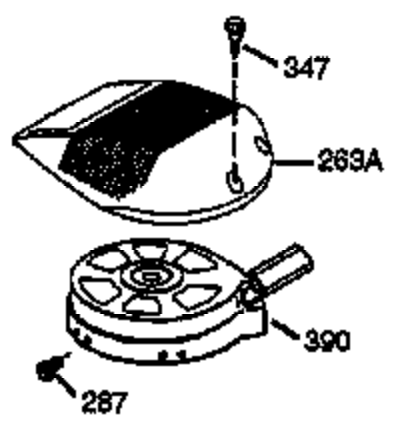

ILLUSTRATION SHOWS TYPICAL PARTS ONLY. ORDER BY PART NUMBER. PARTS NOT LISTED ARE SUPPLIED BY OEM.

Ref #	Part Number	Qty	Description
187	36035	1	* Carburetor Mounting Spacer
251	650928	2	Lock Nut 1/4-20
263A	36149	1	Starter Grill
287	650926	2	Screw, 8-32 x 21/64"
347	650932	3	Screw, 10-32 x 49/64"
350	36045	1	Primer
370A	36261	1	Lubrication Decal
390	590702	1	Rewind Starter (NOTE: This engine could have been built with 590637 starter. Refer to the design of the air intake louvers for part identification. Individual starter parts do not interchange.)