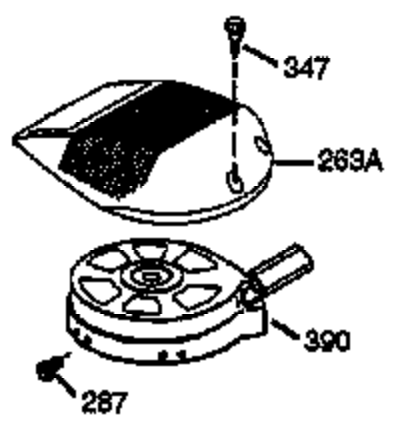

ILLUSTRATION SHOWS TYPICAL PARTS ONLY. ORDER BY PART NUMBER. PARTS NOT LISTED ARE SUPPLIED BY OEM.

Ref #	Part Number	Qty	Description
251	650928	2	Lock Nut 1/4-20
263A	36149	1	Starter Grill
287	650926	2	Screw, 8-32 x 21/64"
347	650932	3	Screw, 10-32 x 49/64"
350	36045	1	Primer
370A	36261	1	Lubrication Decal
390	590702	1	Rewind Starter (NOTE: This engine could have been built with 590739 starter. Refer to the design of the rope pulley strength ribs for part identification. Individual starter parts do not interchange. Refer to service bulletin 116).
416	36085	1	Spark Arrestor Kit (Incl. 417)(Optional)
417	650760	1	Screw, 8-32 x 3/8" (Optional)