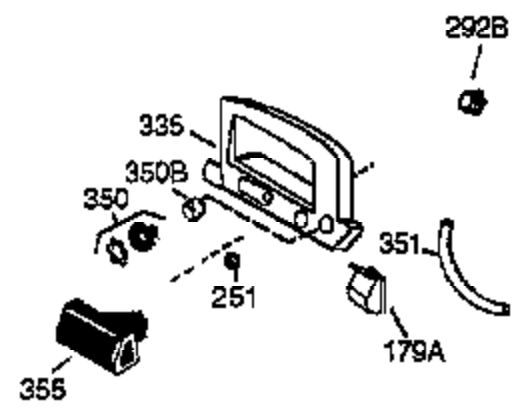

ILLUSTRATION SHOWS TYPICAL PARTS ONLY. ORDER BY PART NUMBER. PARTS NOT LISTED ARE SUPPLIED BY OEM.

Ref #	Part Number	Qty	Description
251	650928	2	Lock Nut 1/4-20
263A	36149	1	Starter Grill
287	650926	2	Screw, 8-32 x 21/64"
347	650932	3	Screw, 10-32 x 49/64"
350	36045	1	Primer
370A	36261	1	Lubrication Decal
390	590702	1	Rewind Starter (NOTE: This engine could have been built with 590739 starter. Refer to the design of the rope pulley strength ribs for part identification. Individual starter parts do not interchange. Refer to service bulletin 116).
416	36085	1	Spark Arrestor Kit (Incl. 417)(Optional)
417	650760	1	Screw, 8-32 x 3/8" (Optional)