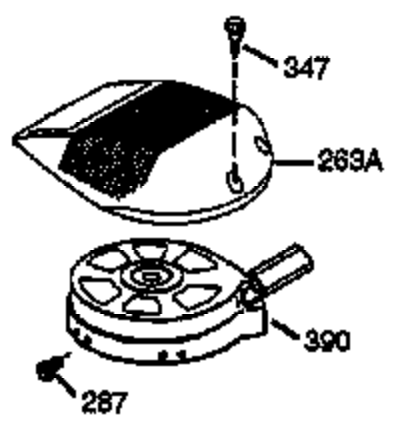

ILLUSTRATION SHOWS TYPICAL PARTS ONLY. ORDER BY PART NUMBER. PARTS NOT LISTED ARE SUPPLIED BY OEM.

Ref #	Part Number	Qty	Description
187	36035	1	* Carburetor Mounting Spacer
251	650928	2	Lock Nut 1/4-20
263A	36156	1	Starter Grill
287	650926	2	Screw, 8-32 x 21/64"
347	650898	1	Screw, 10-32 x 27/64"
350	36045	1	Primer
370A	36261	1	Lubrication Decal
390	590702	1	Rewind Starter (NOTE: This engine could have been built with 590637 starter. Refer to the design of the air intake louvers for part identification. Individual starter parts do not interchange.)
416	36085	1	Spark Arrestor Kit (Incl. 417)(Optional)
417	650760	1	Screw, 8-32 x 3/8" (Optional)