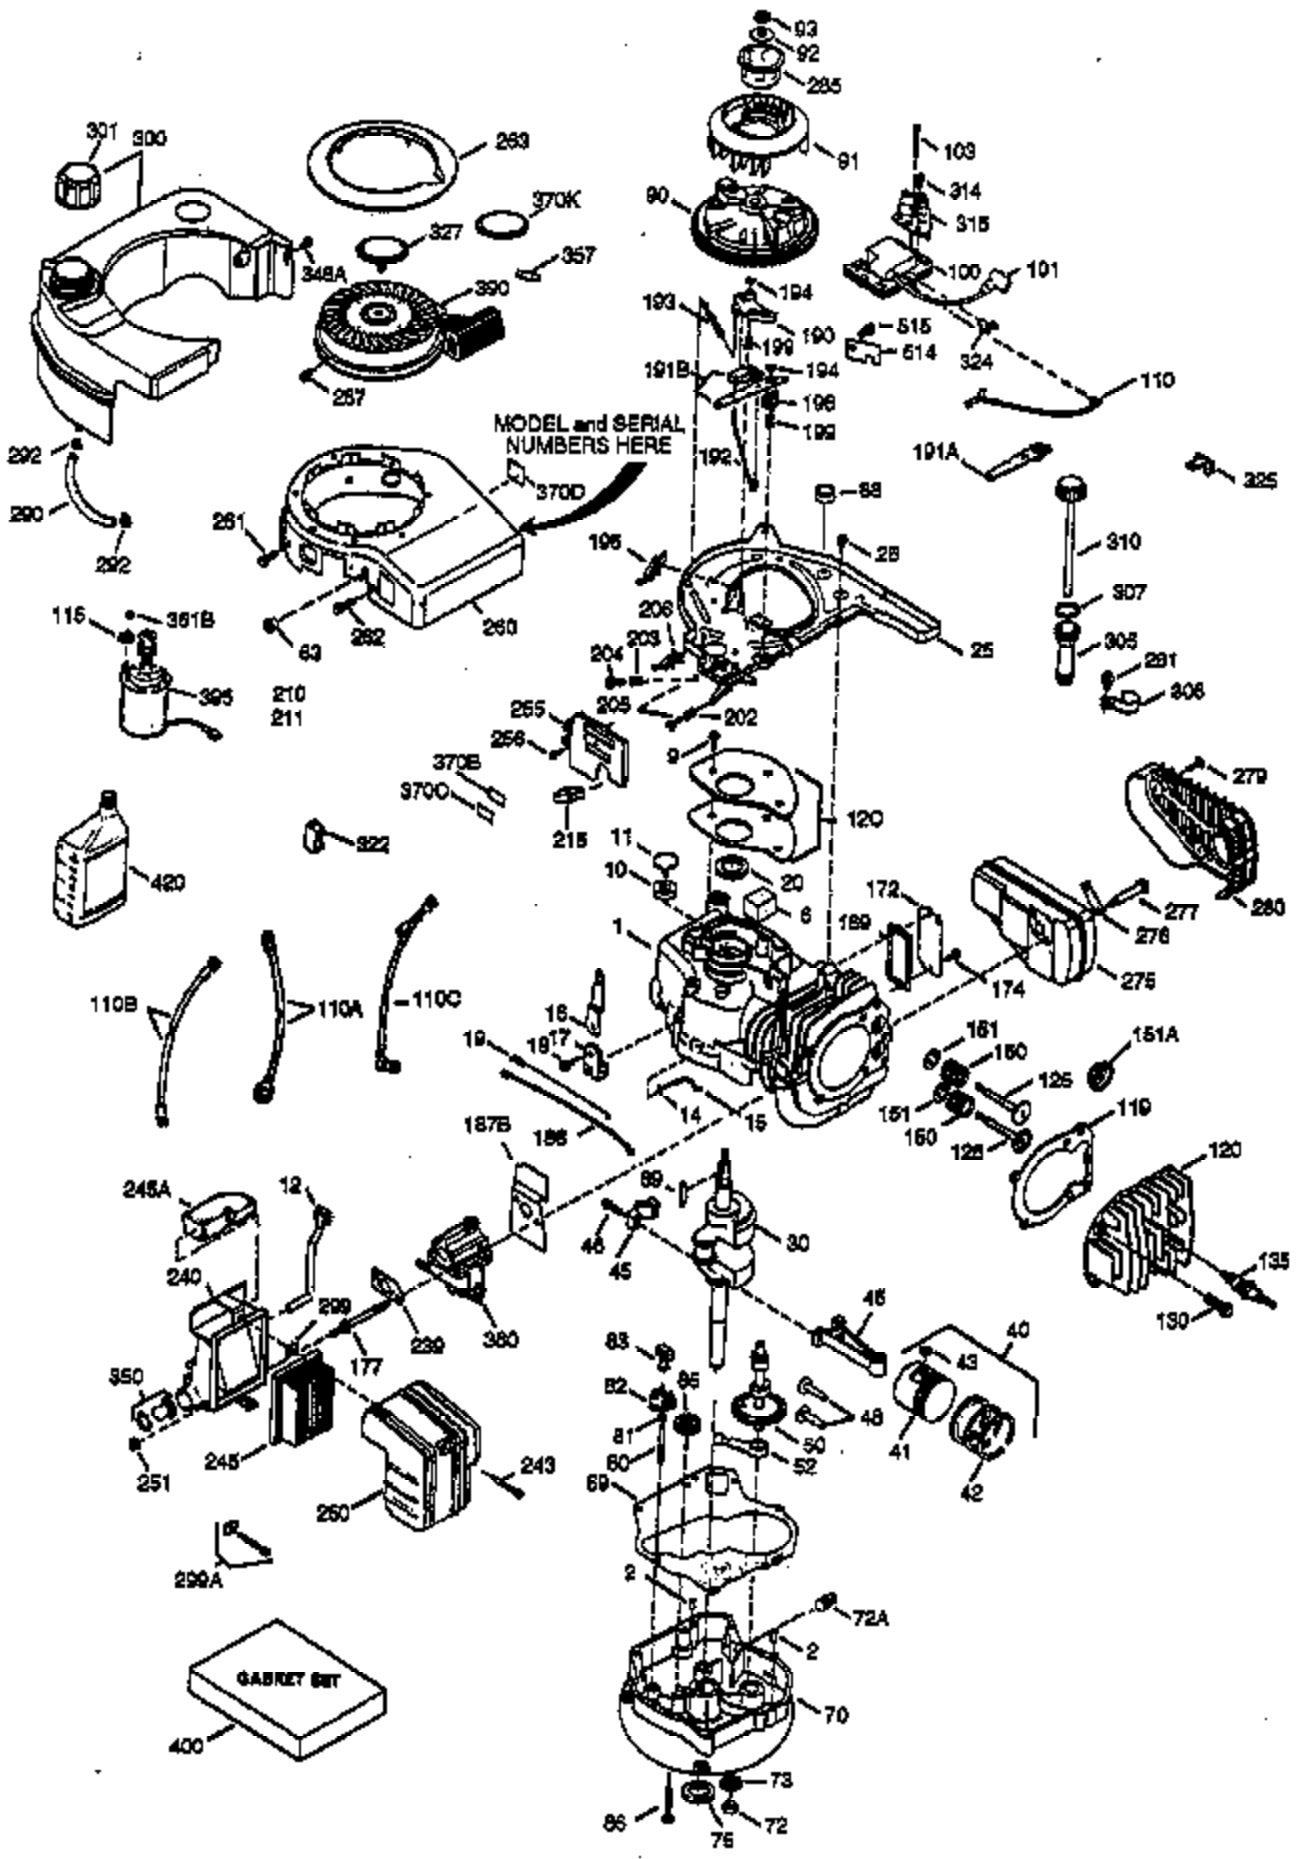

ILLUSTRATION SHOWS TYPICAL PARTS ONLY. ORDER BY PART NUMBER. PARTS NOT LISTED ARE SUPPLIED BY OEM.

Ref #	Part Number	Qty	Description
Y	0		RPM High 3450 to 3750 RPM Low 2000 to 2300
1	36146	1	Cylinder (Incl. 2,10,20 & 125)
2	27652	2	Dowel Pin
6	36059	1	Breather Element
9	590568	3	Screw, 10-24 x 3/4"
10	36002	1	Breather Valve Body
11	36003	1	Check Valve
12	36001	1	Breather Tube
12C	36005A	1	* Breather Cover & Gasket
14	28277	1	Flat Washer
15	36006	1	Governor Rod (Machined)
16	36008	1	Governor Lever
17	31335	1	Governor Lever Clamp
18	650548	1	Screw, 8-32 x 5/16"
19	36140	1	Governor Spring
20	36010	1	Oil Seal
25	36091A	1	Blower Housing Baffle Ass'y.(Incl.195 )
26	650802	3	Screw, 1/4-20 x 5/8"
30	36175	1	Crankshaft
40	36073	1	Piston,Pin,Ring Set (Std.)
40	36074	1	Piston,Pin,Ring Set (.010 OS)
40	36075	1	Piston,Pin,Ring Set (.020 OS)
41	36070	1	Piston & Pin Ass'y.(Std.) (Incl. 43)
41	36071	1	Piston & Pin Ass'y.(.010 OS)(Incl.43)
41	36072	1	Piston & Pin Ass'y.(.020 OS)(Incl.43)
42	36076	1	Ring Set (Std.)
42	36077	1	Ring Set (.010 OS)
42	36078	1	Ring Set (.020 OS)
43	20381	2	Piston Pin Retaining Ring
45	36023A	1	Connecting Rod Ass'y. (Incl. 46)
46	32610A	2	Connecting Rod Bolt
48	36030	2	Valve Lifter
50	36031	1	Camshaft (MCR)
52	29914	1	Oil Pump Ass'y.
69	36032A	1	* Mounting Flange Gasket
70	36151	1	Mounting Flange (Incl. 72 thru 85)
72	36083	1	Oil Drain Plug
72A	28483	1	Oil Drain Plug
75	36010	1	Oil Seal
80	30574A	1	Governor Shaft
81	30590A	1	Washer
82	30591	1	Governor Gear Ass'y. (Incl.81)
83	36057	1	Governor Spool
85	36034	1	Idler Gear
86	650924	7	Screw, 1/4-20 x 1-9/16"
89	611154	1	Flywheel Key
90	611170	1	Flywheel
92	650815	1	Belleville Washer
93	650816	1	Flywheel Nut
100	34443A	1	Solid State Ignition
101	610118	1	Spark Plug Cover
103	651007	2	Screw, Torx T-15, 10-24 x 15/16"
110	36054	1	Ground Wire
110A	36230	1	Ground Wire
119	36061	1	* Cylinder Head Gasket
120	36120A	1	Cylinder Head (Mach.)
125	36471	1	Exhaust Valve (Std.) (Incl. 151)
125	36472	1	Exhaust Valve (1/32" OS)