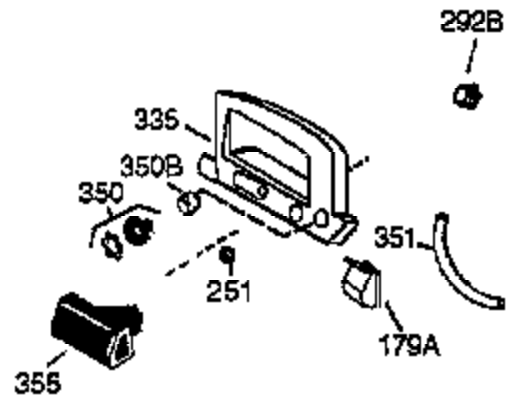

ILLUSTRATION SHOWS TYPICAL PARTS ONLY. ORDER BY PART NUMBER. PARTS NOT LISTED ARE SUPPLIED BY OEM.

Ref #	Part Number	Qty	Description
Y	0		RPM High 3450 to 3750 RPM Low 2000 to 2300
251	650928	2	Lock Nut 1/4-20
287	650926	2	Screw, 8-32 x 21/64"
350	36045	1	Primer
370A	36261	1	Lubrication Decal
390	590694	1	Rewind Starter (NOTE: This engine could have been built with 590737 starter. Refer to the design of the rope pulley strength ribs for part identification. Individual starter parts do not interchange. Refer to service bulletin 116).
416	36085	1	Spark Arrestor Kit (Incl. 417)(Optional)
417	650760	1	Screw, 8-32 x 3/8" (Optional)