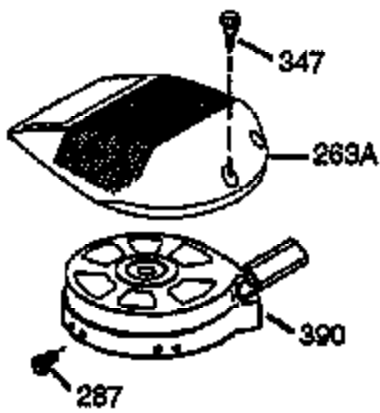

ILLUSTRATION SHOWS TYPICAL PARTS ONLY. ORDER BY PART NUMBER. PARTS NOT LISTED ARE SUPPLIED BY OEM.

Ref #	Part Number	Qty	Description
Y	0		RPM High 3450 to 3750 RPM Low 2000 to 2300
251	650928	2	Lock Nut 1/4-20
287	650926	2	Screw, 8-32 x 21/64"
350	36045	1	Primer
370A	36261	1	Lubrication Decal
390	590694	1	Rewind Starter (NOTE: This engine could have been built with 590737 starter. Refer to the design of the rope pulley strength ribs for part identification. Individual starter parts do not interchange. Refer to service bulletin 116).
416	36085	1	Spark Arrestor Kit (Incl. 417)(Optional)
417	650760	1	Screw, 8-32 x 3/8" (Optional)