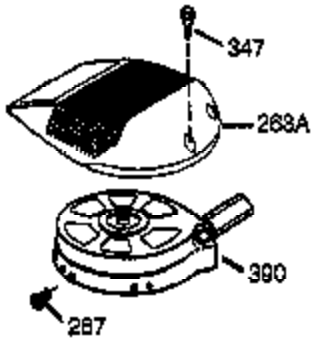

Ref #	Part Number	Qty	Description
152	37075	1	"O"-Ring
187B	36035	1	* Carburetor Gasket/Air Baffle
240	36044B		Air Cleaner Body (Incl. 239,299A,326, 350)
245	36046	1	Air Cleaner Filter
250	36047	1	Air Cleaner Cover
251	650928	2	Lock Nut 1/4-20
287	650926	2	Screw, 8-32 x 21/64"
350	36045	1	Primer
390	590694	1	Rewind Starter (NOTE: This engine could have been built with 590737 starter. Refer to the design of the rope pulley strength ribs for part identification. Individual starter parts do not interchange. Refer to service bulletin 116).