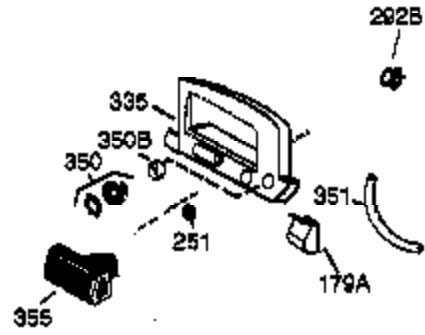

Ref #	Part Number	Qty	Description
152	37075	1	"O"-Ring
187B	36035	1	* Carburetor Gasket/Air Baffle
240	36044B		Air Cleaner Body (Incl. 239,299A,326, 350)
245	36046	1	Air Cleaner Filter
250	36047	1	Air Cleaner Cover
251	650928	2	Lock Nut 1/4-20
287	650926	2	Screw, 8-32 x 21/64"
350	36045	1	Primer
390	590694	1	Rewind Starter (NOTE: This engine could have been built with 590737 starter. Refer to the design of the rope pulley strength ribs for part identification. Individual starter parts do not interchange. Refer to service bulletin 116).