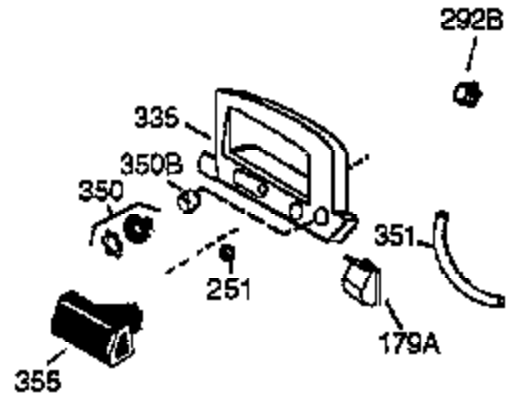

ILLUSTRATION SHOWS TYPICAL PARTS ONLY. ORDER BY PART NUMBER. PARTS NOT LISTED ARE SUPPLIED BY OEM.