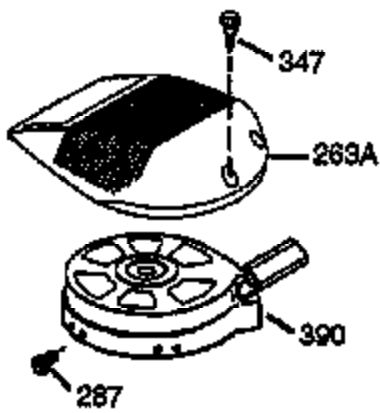

ILLUSTRATION SHOWS TYPICAL PARTS ONLY. ORDER BY PART NUMBER. PARTS NOT LISTED ARE SUPPLIED BY OEM.