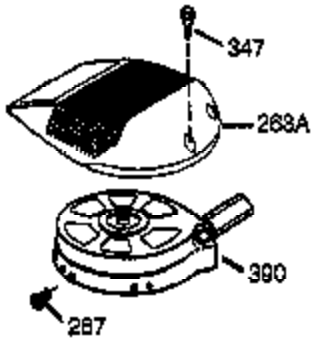

Ref #	Part Number	Qty	Description
7	36005A	1	* Breather Cover & Gasket
152	37075	1	"O"-Ring
187B	36035	1	* Carburetor Gasket/Air Baffle
240	36044B	1	Air Cleaner Body (Incl.239,299 & 350)
245	36046	1	Air Cleaner Filter
250	36047	1	Air Cleaner Cover
251	650928	2	Lock Nut 1/4-20
287	650926	2	Screw, 8-32 x 21/64"
350	36045	1	Primer
390	590732	1	Rewind Starter (NOTE: This engine could have been built with 590738 starter).