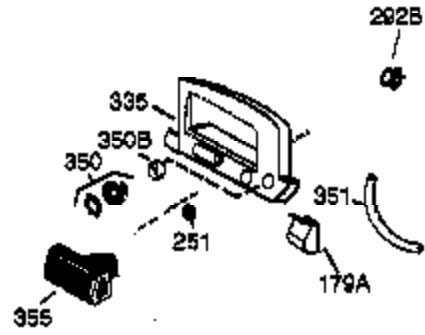

Ref #	Part Number	Qty	Description
7	36005A	1	* Breather Cover & Gasket
152	37075	1	"O"-Ring
187B	36035	1	* Carburetor Gasket/Air Baffle
240	36044B	1	Air Cleaner Body (Incl.239,299 & 350)
245	36046	1	Air Cleaner Filter
250	36047	1	Air Cleaner Cover
251	650928	2	Lock Nut 1/4-20
287	650926	2	Screw, 8-32 x 21/64"
350	36045	1	Primer
390	590732	1	Rewind Starter (NOTE: This engine could have been built with 590738 starter).