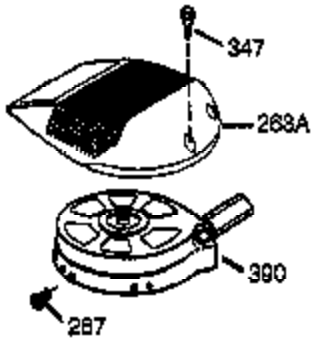

Ref #	Part Number	Qty	Description
152	37075	1	"O"-Ring
240	36044B	1	Air Cleaner Body (Incl.239,299 & 350)
245	36046	1	Air Cleaner Filter
250	36047	1	Air Cleaner Cover
251	650928	2	Lock Nut 1/4-20
287	650926	2	Screw, 8-32 x 21/64"
350	36045	1	Primer
390	590694	1	Rewind Starter (NOTE: This engine could have been built with 590737 starter).