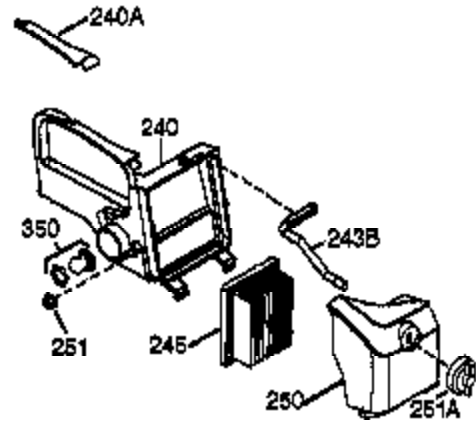

Ref #	Part Number	Qty	Description
152	37075	1	"O"-Ring
240	36044B	1	Air Cleaner Body (Incl.239,299 & 350)
245	36046	1	Air Cleaner Filter
250	36047	1	Air Cleaner Cover
251	650928	2	Lock Nut 1/4-20
287	650926	2	Screw, 8-32 x 21/64"
350	36045	1	Primer
390	590694	1	Rewind Starter (NOTE: This engine could have been built with 590737 starter).