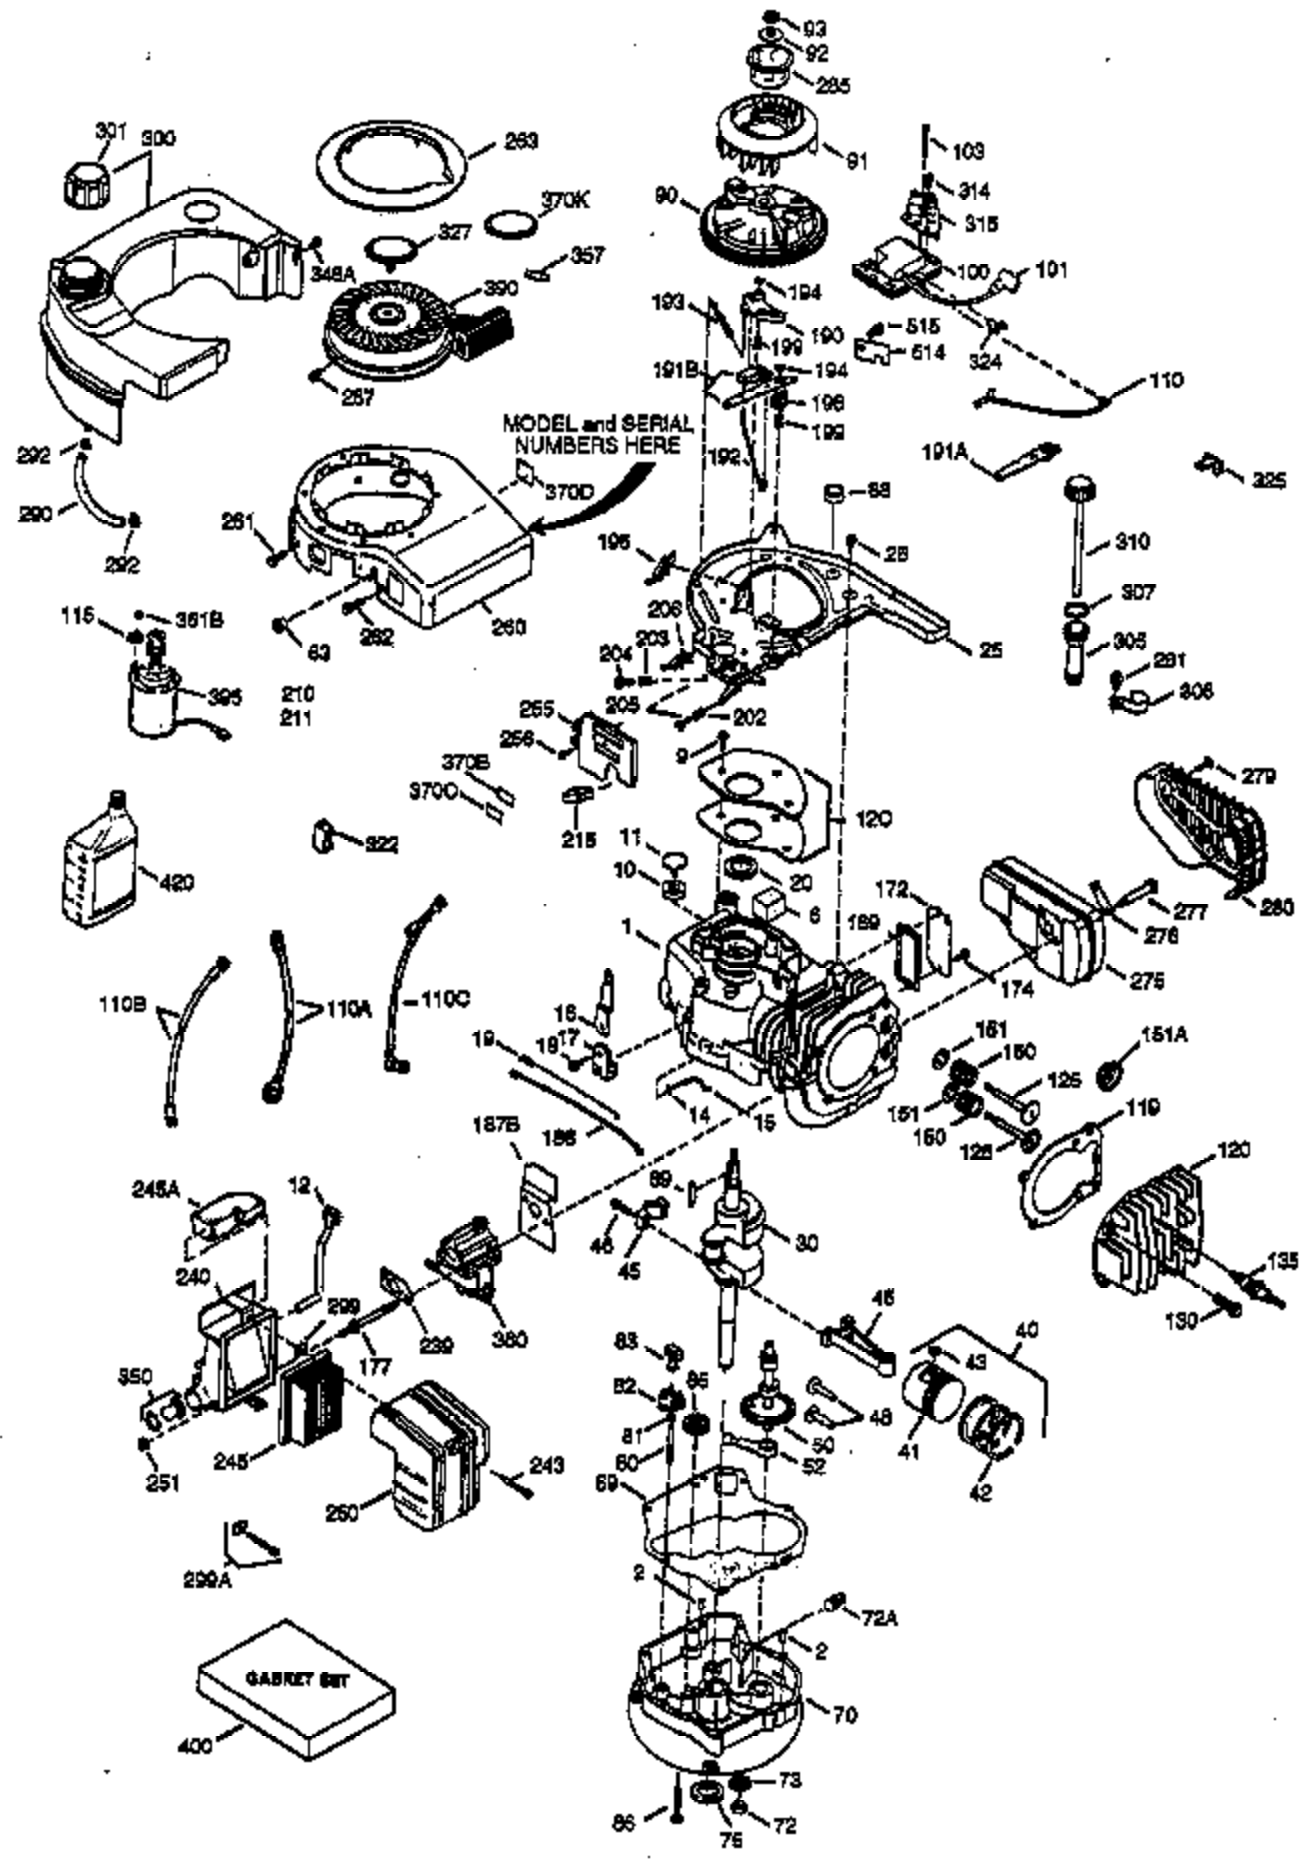

ILLUSTRATION SHOWS TYPICAL PARTS ONLY. ORDER BY PART NUMBER. PARTS NOT LISTED ARE SUPPLIED BY OEM.

Ref #	Part Number	Qty	Description
1	36146	1	Cylinder (Incl. 2,10,20 & 125)
2	27652	2	Dowel Pin
6	36059	1	Breather Element
9	590568	3	Screw, 10-24 x 3/4"
10	36002	1	Breather Valve Body
11	36003	1	Check Valve
12	36001	1	Breather Tube
12C	36005A	1	* Breather Cover & Gasket
14	28277	1	Washer
15	36006	1	Governor Rod (Machined)
16	36008	1	Governor Lever
17	31335	1	Governor Lever Clamp
18	650548	1	Screw, 8-32 x 5/16"
19	36103	1	Governor Spring
20	36010	1	Oil Seal
25	36089	1	Blower Housing Baffle (Incl.195)
26	650802	3	Screw, 1/4-20 x 5/8"
30	36172	1	Crankshaft
40	36073	1	Piston,Pin,Ring Set (Std.)
40	36074	1	Piston,Pin,Ring Set (.010 OS)
40	36075	1	Piston,Pin,Ring Set (.020 OS)
41	36070	1	Piston & Pin Ass'y.(Std.) (Incl. 43)
41	36071	1	Piston & Pin Ass'y.(.010 OS)(Incl.43)
41	36072	1	Piston & Pin Ass'y.(.020 OS)(Incl.43)
42	36076	1	Ring Set (Std.)
42	36077	1	Ring Set (.010 OS)
42	36078	1	Ring Set (.020 OS)
43	20381	2	Piston Pin Retaining Ring
45	36023A	1	Connecting Rod Ass'y. (Incl. 46)
46	32610A	2	Connecting Rod Bolt
48	36030	2	Valve Lifter
50	36031	1	Camshaft (MCR)
52	29914	1	Oil Pump Ass'y.
63	36100	1	Grommet
69	36032A	1	* Mounting Flange Gasket
70	36151	1	Mounting Flange (Incl. 72 thru 85)
72	36083	1	Oil Drain Plug
75	36010	1	Oil Seal
80	30574A	1	Governor Shaft
81	30590A	1	Washer
82	30591	1	Governor Gear Ass'y. (Incl.81)
83	36057	1	Governor Spool
85	36034	1	Idle Gear
86	650924	7	Screw, 1/4-20 x 1-9/16"
88	31707A	1	Spacer
89	611154	1	Flywheel Key
90	611171	1	Flywheel
91	611156	1	Flywheel Fan
92	650815	1	Belleville Washer
93	650816	1	Flywheel Nut
100	34443A	1	Solid State Ignition
101	610118	1	Spark Plug Cover
103	651007	2	Screw, Torx T-15, 10-24 x 15/16"
110	36054	1	Ground Wire
110A	36097	1	Ground Wire
110C	36099	1	Ground Wire
110B	36098	1	D.C. Starter Wire
115	650518	1	Lock Washer