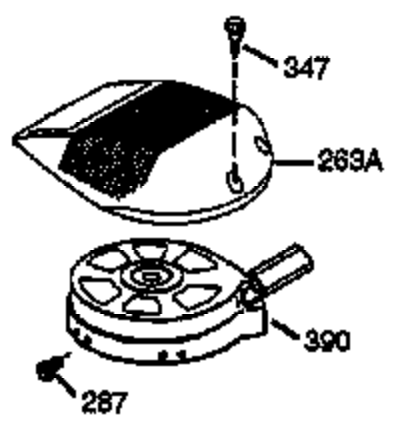

ILLUSTRATION SHOWS TYPICAL PARTS ONLY. ORDER BY PART NUMBER. PARTS NOT LISTED ARE SUPPLIED BY OEM.

Ref #	Part Number	Qty	Description
251	650928	2	Lock Nut 1/4-20
287	650926	2	Screw, 8-32 x 21/64"
350	36045	1	Primer
370A	36261	1	Lubrication Decal
390	590694	1	Rewind Starter (NOTE: This engine could have been built with 590737 starter. Refer to the design of the rope pulley strength ribs for part identification. Individual starter parts do not interchange. Refer to service bulletin 116).
416	36085	1	Spark Arrestor Kit (Incl. 417)(Optional)
417	650760	1	Screw, 8-32 x 3/8" (Optional)