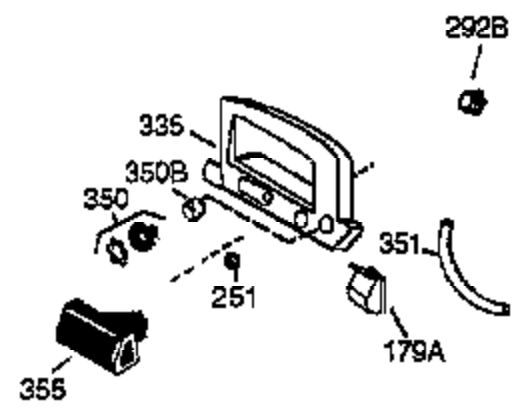

ILLUSTRATION SHOWS TYPICAL PARTS ONLY. ORDER BY PART NUMBER. PARTS NOT LISTED ARE SUPPLIED BY OEM.

Ref #	Part Number	Qty	Description
251	650928	2	Lock Nut 1/4-20
287	650926	2	Screw, 8-32 x 21/64"
350	36045	1	Primer
370A	36261	1	Lubrication Decal
390	590694	1	Rewind Starter (NOTE: This engine could have been built with 590737 starter. Refer to the design of the rope pulley strength ribs for part identification. Individual starter parts do not interchange. Refer to service bulletin 116).
416	36085	1	Spark Arrestor Kit (Incl. 417)(Optional)
417	650760	1	Screw, 8-32 x 3/8" (Optional)