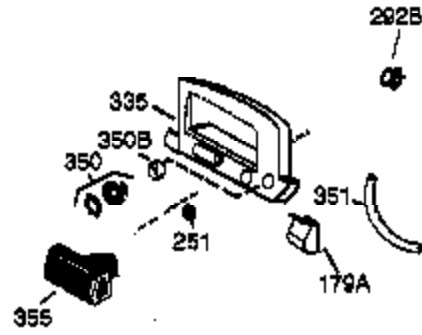

Ref #	Part Number	Qty	Description
152	37075	1	"O"-Ring
187B	36035	1	* Carburetor Gasket/Air Baffle
240	36044A	1	Air Cleaner Body (Incl.239,299 & 350)
245	36046	1	Air Cleaner Filter
250	36047	1	Air Cleaner Cover
251	650928	2	Lock Nut 1/4-20
287	650926	2	Screw, 8-32 x 21/64"
350	36045	1	Primer
390	590694	1	Rewind Starter (NOTE: This engine could have been built with 590737 starter. Refer to the design of the rope pulley strength ribs for part identification. Individual starter parts do not interchange. Refer to service bulletin 116).