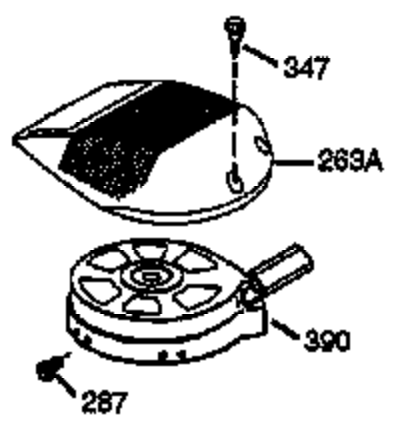

ILLUSTRATION SHOWS TYPICAL PARTS ONLY. ORDER BY PART NUMBER. PARTS NOT LISTED ARE SUPPLIED BY OEM.

Ref #	Part Number	Qty	Description
110D	36099	1	Ground Wire
251	650928	2	Lock Nut 1/4-20
284	36663	1	Muffler Deflector
284A	650760	1	Screw, 8-32 x 3/8"
287	650926	2	Screw, 8-32 x 21/64"
350	36045	1	Primer
370A	36261	1	Lubrication Decal
390	590732	1	Rewind Starter (NOTE: This engine could have been built with 590738 starter. Refer to the design of the rope pulley strength ribs for part identification. Individual starter parts do not interchange.)