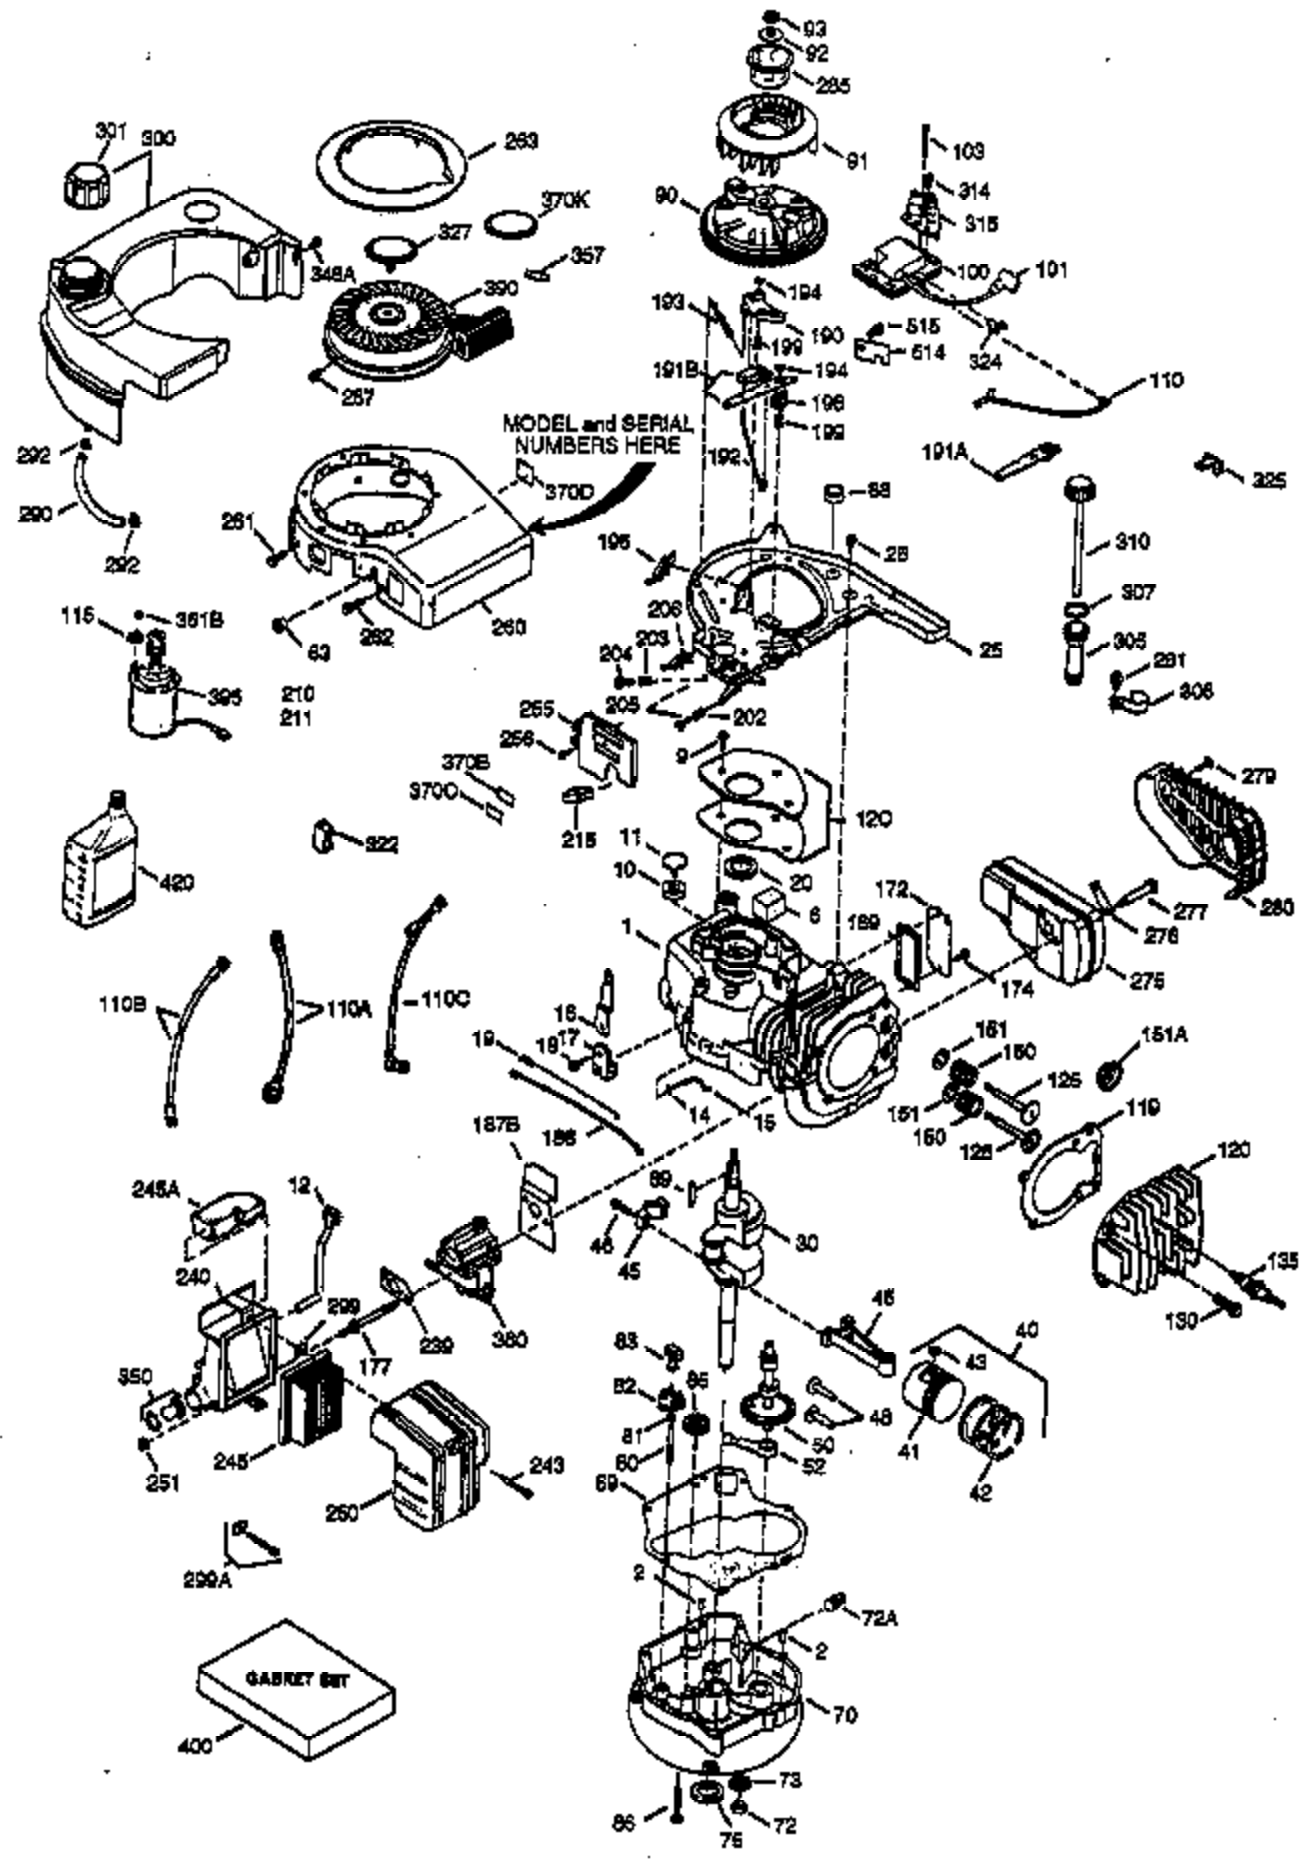

ILLUSTRATION SHOWS TYPICAL PARTS ONLY. ORDER BY PART NUMBER. PARTS NOT LISTED ARE SUPPLIED BY OEM.

Ref #	Part Number	Qty	Description
1	36146	1	Cylinder (Incl. 2,10,20 & 125)
2	27652	2	Dowel Pin
6	36059	1	Breather Element
9	590568	3	Screw, 10-24 x 3/4"
10	36002	1	Breather Valve Body
11	36003	1	Check Valve
12	36001	1	Breather Tube
12C	36005A	1	* Breather Cover & Gasket
14	28277	1	Washer
15	36006	1	Governor Rod (Machined)
16	36008	1	Governor Lever
17	31335	1	Governor Lever Clamp
18	650548	1	Screw, 8-32 x 5/16"
19	36103	1	Governor Spring
20	36010	1	Oil Seal
25	36091A	1	Blower Housing Baffle (Incl.195)
26	650802	3	Screw, 1/4-20 x 5/8"
30	36109	1	Crankshaft
40	36073	1	Piston,Pin,Ring Set (Std.)
40	36074	1	Piston,Pin,Ring Set (.010 OS)
40	36075	1	Piston,Pin,Ring Set (.020 OS)
41	36070	1	Piston & Pin Ass'y.(Std.) (Incl. 43)
41	36071	1	Piston & Pin Ass'y.(.010 OS)(Incl.43)
41	36072	1	Piston & Pin Ass'y.(.020 OS)(Incl.43)
42	36076	1	Ring Set (Std.)
42	36077	1	Ring Set (.010 OS)
42	36078	1	Ring Set (.020 OS)
43	20381	2	Piston Pin Retaining Ring
45	36023A	1	Connecting Rod Ass'y. (Incl. 46)
46	32610A	2	Connecting Rod Bolt
48	36030	2	Valve Lifter
50	36031	1	Camshaft (MCR)
52	29914	1	Oil Pump Ass'y.
69	36032A	1	* Mounting Flange Gasket
70	36151	1	Mounting Flange (Incl. 72 thru 85)
72	30572	1	Oil Drain Plug (Incl. 73)
72A	28483	1	Oil Drain Plug
73	28833	1	Drain Plug Gasket
75	36010	1	Oil Seal
80	30574A	1	Governor Shaft
81	30590A	1	Washer
82	30591	1	Governor Gear Ass'y. (Incl.81)
83	36057	1	Governor Spool
85	36034	1	Idler Gear
86	650924	7	Screw, 1/4-20 x 1-9/16"
89	611154	1	Flywheel Key
90	611197	1	Flywheel (W/Ring Gear)
92	650815	1	Belleville Washer
93	650816	1	Flywheel Nut
100	34443A	1	Solid State Ignition
101	610118	1	Spark Plug Cover
103	651007	2	Screw, Torx T-15, 10-24 x 15/16"
110D	36099	1	Ground Wire
110C	36097	1	Ground Wire
110	36230	1	Ground Wire
115	650518	1	Lock Washer
119	36119	1	* Cylinder Head Gasket
120	36120	1	Cylinder Head